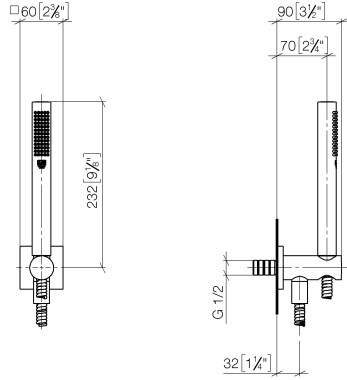

Hand shower set with integrated shower holder

IMO

27 802 970

Fits: IMO, MEM, CL.1, CYO

- normal flow
- with anti-scale system
- 3/8" shower outlet
- metal shower hose 1250mm with integrated anti-twist protection
- rosette 60 x 60 mm
- 1/2" connection
- max. flow 15 l/min
- WRAS: 1912049

Recommended miscellaneous

Concealed wall elbow

35 085 970 90

- min. recess depth 90 mm
- max. recess depth 163 mm

27 802 970

mm [inches]

Flow rate chart

27 802 970

Spare parts list

No.	Item Number	Name	Quantity used	Delivery time
1	28 019 979-00	Hand shower	1	2
2	28 490 970-00	Wall elbow with integrated shower holder	1	10
3	90 30 02 072 00-00	Metal shower hose 1/2" x 3/8" x 1250 mm	1	10
4	09 14 20 026 90	seal	1	10