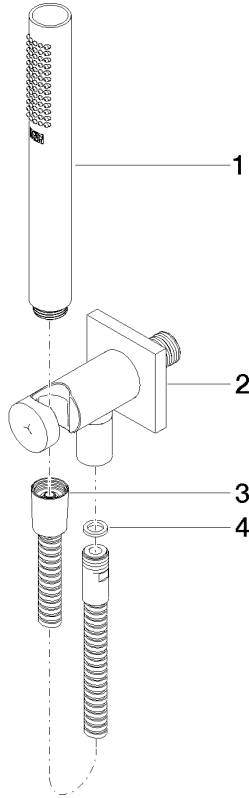

Hand shower set with integrated shower holder

IMO

27 802 970

Fits: IMO, MEM, CL.1, CYO

- normal flow
- with anti-scale system
- 3/8" shower outlet
- metal shower hose 1250mm with integrated anti-twist protection
- rosette 60 x 60 mm
- 1/2" connection
- max. flow 15 l/min
- WRAS: 1912049

Intrinsic protection against back flow.

	Chrome	27 802 970-00
	Brushed Platinum	27 802 970-06
	Platinum	27 802 970-08
	Dark Chrome	27 802 970-19
	Brushed Durabronze (23kt Gold)	27 802 970-28
	Matte Black	27 802 970-33
	Brushed Champagne (22kt Gold)	27 802 970-46
	Champagne (22kt Gold)	27 802 970-47
	Brushed Chrome	27 802 970-93
	Brushed Dark Platinum	27 802 970-99

Recommended miscellaneous

Concealed wall elbow

35 085 970 90

- min. recess depth 90 mm
- max. recess depth 163 mm

27 802 970

mm [inches]

Flow rate chart

27 802 970

Spare parts list

No.	Item Number	Name	Quantity used	Delivery time
1	28 019 979-00	Hand shower	1	2
2	28 490 970-00	Wall elbow with integrated shower holder	1	10
3	90 30 02 072 00-00	Metal shower hose 1/2" x 3/8" x 1250 mm	1	10
4	09 14 20 026 90	seal	1	10