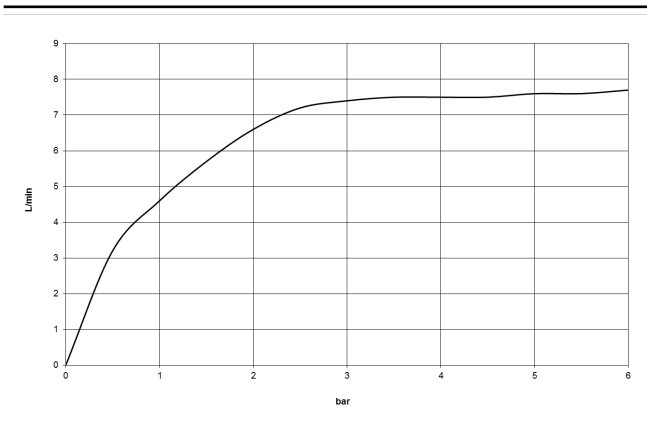

Hand shower set with individual rosettes with volume control

IMO

27 809 985

Fits: IMO, MEM, CL.1, CYO

- with volume control
- normal flow
- with anti-scale system
- 3/8" shower outlet
- rosette for wall elbow 60 x 60mm
- rosette for shower holder 60 x 60mm
- metal shower hose 1250mm with integrated anti-twist protection
- 1/2" wall elbow
- max. flow 15 l/min

Recommended miscellaneous

Concealed wall elbow

35 085 970 90

- min. recess depth 90 mm
- max. recess depth 163 mm

27 809 985

mm [inches]

Flow rate chart

27 809 985