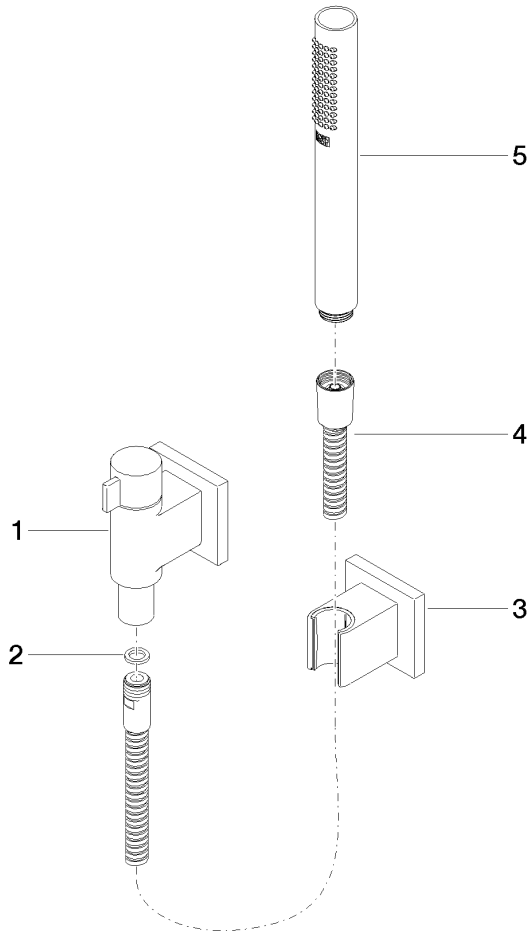

Hand shower set with individual rosettes with volume control

IMO

27 809 985

Fits: IMO, MEM, CL.1, CYO

- with volume control
- normal flow
- with anti-scale system
- 3/8" shower outlet
- rosette for wall elbow 60 x 60mm
- rosette for shower holder 60 x 60mm
- metal shower hose 1250mm with integrated anti-twist protection
- 1/2" wall elbow
- max. flow 15 l/min

Recommended miscellaneous

Concealed wall elbow

35 085 970 90

- min. recess depth 90 mm
- max. recess depth 163 mm

27 809 985

mm [inches]

Flow rate chart

27 809 985

Spare parts list

No.	Item Number	Name	Quantity used	Delivery time
1	28 451 985-00	connection	1	60
2	09 14 20 026 90	seal	1	10
3	28 050 980-00	Wall bracket	1	10
4	90 30 02 072 00-00	Metal shower hose 1/2" x 3/8" x 1250 mm	1	10
5	28 019 979-00	Hand shower	1	2