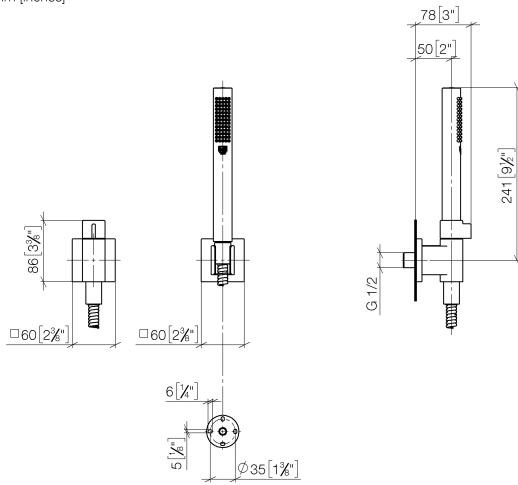

Hand shower set with individual rosettes with volume control

IMO

27 809 985

Fits: IMO, MEM, CL.1, CYO

- with volume control
- normal flow
- with anti-scale system
- 3/8" shower outlet
- rosette for wall elbow 60 x 60mm
- rosette for shower holder 60 x 60mm
- metal shower hose 1250mm with integrated anti-twist protection
- 1/2" wall elbow
- max. flow 15 l/min

Recommended miscellaneous

Concealed wall elbow

35 085 970 90

- min. recess depth 90 mm
- max. recess depth 163 mm

27 809 985

mm [inches]

Flow rate chart

27 809 985

Spare parts list

No.	Item Number	Name	Quantity used	Delivery time
1	28 451 985-00	connection	1	60
2	09 14 20 026 90	seal	1	10
3	28 050 980-00	Wall bracket	1	10
4	90 30 02 072 00-00	Metal shower hose 1/2" x 3/8" x 1250 mm	1	10
5	28 019 979-00	Hand shower	1	2