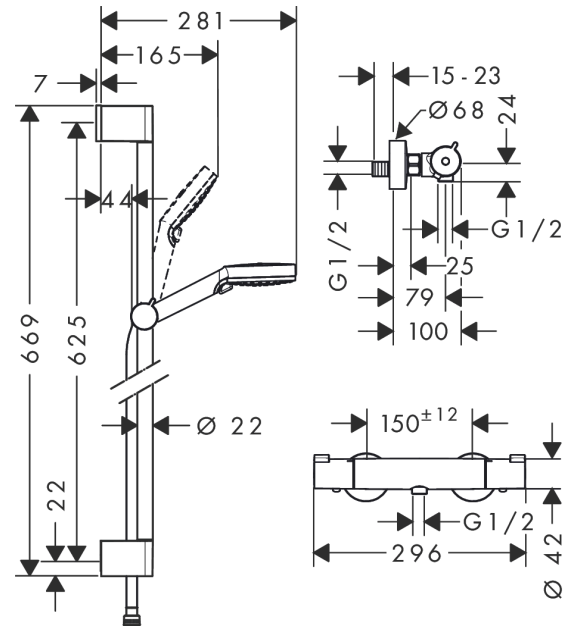

Crometta

Shower system for exposed installation Vario with Ecostat 1001 CL thermostat and shower bar 65 cm

Finish: **White/Chrome** Article Number: **27812400**

Description

product features

- consists of: hand shower, shower thermostat, shower bar, slider, shower hose
- shower head size: 100 mm
- spray type overhead shower: Rain, IntenseRain
- maximum flow rate at 3 bar: 13,8 l/min
- minimum flow pressure: 1 bar
- max. operating pressure: 6 bar
- spray type adjustment by turning spray disc
- thermostat: Ecostat 1001 CL
- profile pipe: round
- shower bar diameter: 22 mm
- pipe length: 669 mm
- wall supports made of plastic
- pivot connector prevents hose from tangling
- 90° position adjustable hand shower holder, pivots left and right, up and down

Technology

Product image

Scale drawing

Crometta

Shower system for exposed installation Vario with Ecostat 1001 CL thermostat and shower bar 65 cm

Finish: **White/Chrome** Article Number: **27812400**

Flowchart

The consumption was measured in combination with the appropriate fittings (thermostat/mixer/in-wall valve) to reflect actual application in practice.

Crometta
Shower system for exposed installation Vario with Ecostat 1001 CL thermostat and shower bar
65 cm
 Finish: **White/Chrome** Article Number: **27812400**

Crometta

Shower system for exposed installation Vario with Ecostat 1001 CL thermostat and shower bar 65 cm

Finish: **White/Chrome** Article Number: **27812400**

Spare part list

Year of production: >04/16

Pos.	Description	Article Number	PC	PU
1	Shower Set	26532400	98	1
2	Thermostat	13211000	98	1