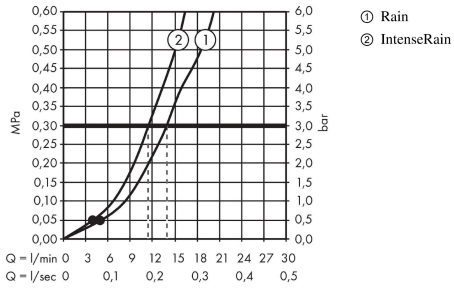

Crometta

Shower system for exposed installation Vario with Ecostat 1001 CL thermostat and shower bar 65 cm

Finish: **White/Chrome** Article Number: **27812400**

Description

product features

- consists of: hand shower, shower thermostat, shower bar, slider, shower hose
- shower head size: 100 mm
- spray type overhead shower: Rain, IntenseRain
- maximum flow rate at 3 bar: 13,8 l/min
- minimum flow pressure: 1 bar
- max. operating pressure: 6 bar
- spray type adjustment by turning spray disc
- thermostat: Ecostat 1001 CL
- profile pipe: round
- shower bar diameter: 22 mm
- pipe length: 669 mm
- wall supports made of plastic
- pivot connector prevents hose from tangling
- 90° position adjustable hand shower holder, pivots left and right, up and down

Technology

Product image

Scale drawing

Crometta

Shower system for exposed installation Vario with Ecostat 1001 CL thermostat and shower bar 65 cm

Finish: **White/Chrome** Article Number: **27812400**

Flowchart

The consumption was measured in combination with the appropriate fittings (thermostat/mixer/in-wall valve) to reflect actual application in practice.

Crometta
Shower system for exposed installation Vario with Ecostat 1001 CL thermostat and shower bar
65 cm
 Finish: **White/Chrome** Article Number: **27812400**