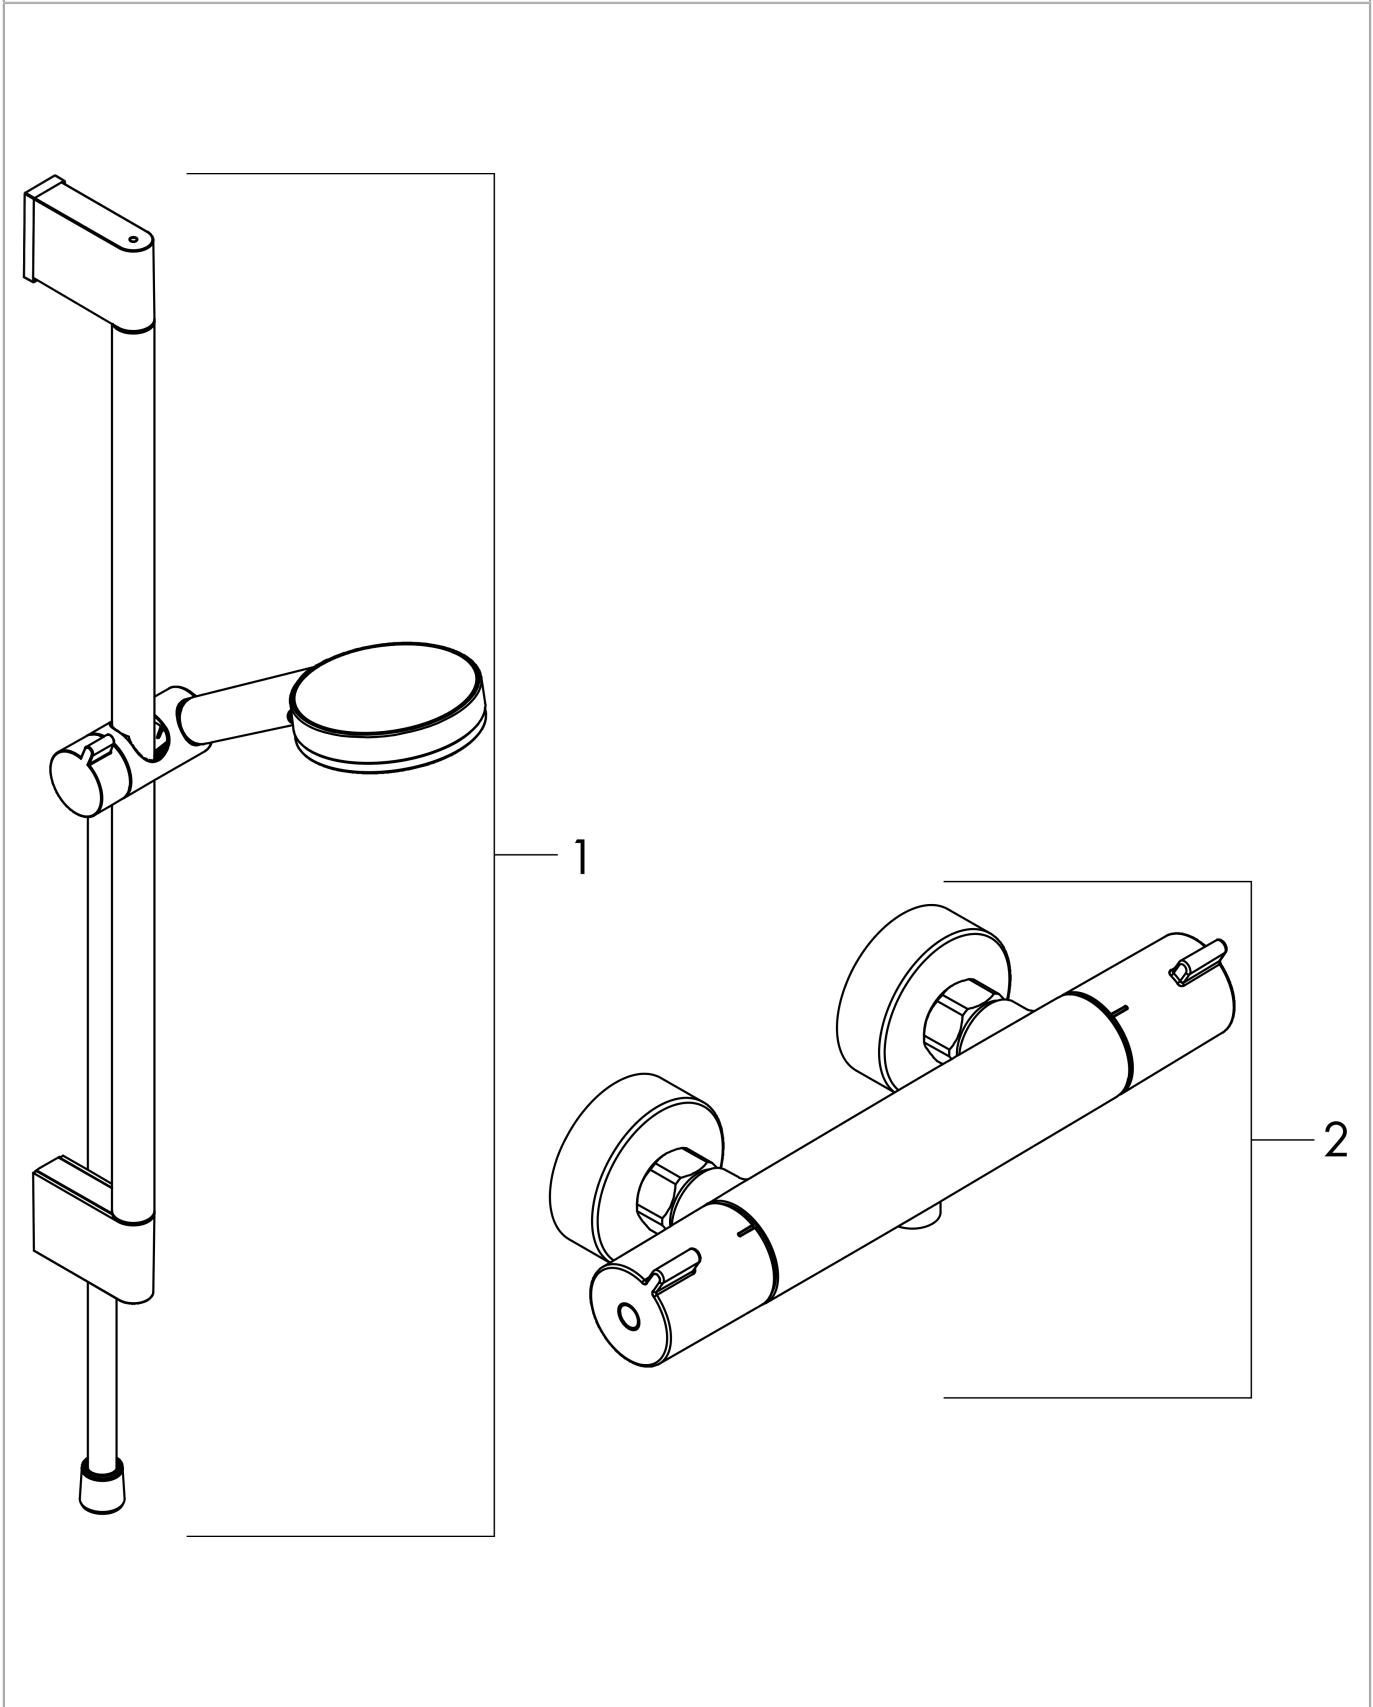

Crometta

Shower system for exposed installation Vario with Ecostat 1001 CL thermostat and shower bar 65 cm

Finish: **White/Chrome** Article Number: **27812400**

Description

product features

- consists of: hand shower, shower thermostat, shower bar, slider, shower hose
- shower head size: 100 mm
- spray type overhead shower: Rain, IntenseRain
- maximum flow rate at 3 bar: 13,8 l/min
- minimum flow pressure: 1 bar
- max. operating pressure: 6 bar
- spray type adjustment by turning spray disc
- thermostat: Ecostat 1001 CL
- profile pipe: round
- shower bar diameter: 22 mm
- pipe length: 669 mm
- wall supports made of plastic
- pivot connector prevents hose from tangling
- 90° position adjustable hand shower holder, pivots left and right, up and down

The consumption was measured in combination with the appropriate fittings (thermostat/mixer/in-wall valve) to reflect actual application in practice.

Crometta
Shower system for exposed installation Vario with Ecostat 1001 CL thermostat and shower bar
65 cm
 Finish: **White/Chrome** Article Number: **27812400**

Installation examples

Crometta
Shower system for exposed installation Vario with Ecostat 1001 CL thermostat and shower bar
65 cm
 Finish: **White/Chrome** Article Number: **27812400**

Exploded Drawing

Year of production: >04/16

Crometta

Shower system for exposed installation Vario with Ecostat 1001 CL thermostat and shower bar 65 cm

Finish: **White/Chrome** Article Number: **27812400**

Spare part list

Year of production: >04/16

Pos.	Description	Article Number	PC	PU
1	Shower Set	26532400	98	1
2	Thermostat	13211000	98	1