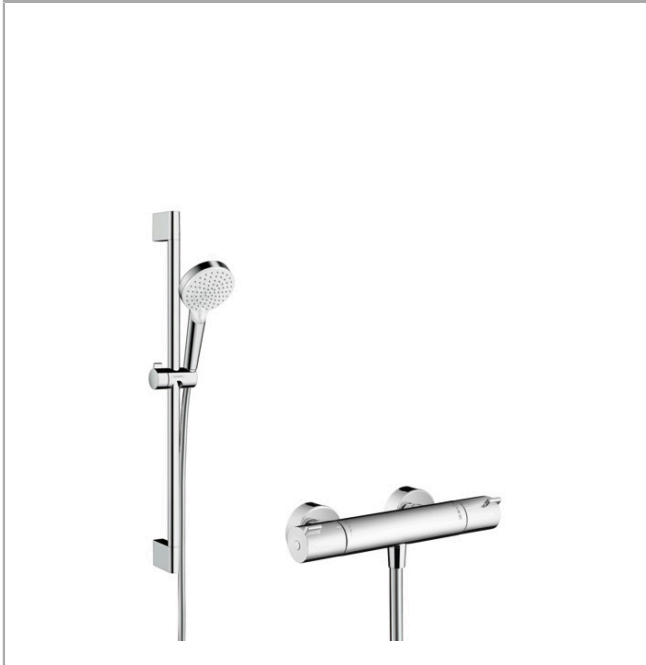

Crometta

Shower system for exposed installation Vario with Ecostat 1001 CL thermostat and shower bar 65 cm

Finish: **White/Chrome** Article Number: **27812400**

Description

product features

- consists of: hand shower, shower thermostat, shower bar, slider, shower hose
- shower head size: 100 mm
- spray type overhead shower: Rain, IntenseRain
- maximum flow rate at 3 bar: 13,8 l/min
- minimum flow pressure: 1 bar
- max. operating pressure: 6 bar
- spray type adjustment by turning spray disc
- thermostat: Ecostat 1001 CL
- profile pipe: round
- shower bar diameter: 22 mm
- pipe length: 669 mm
- wall supports made of plastic
- pivot connector prevents hose from tangling
- 90° position adjustable hand shower holder, pivots left and right, up and down

Technology

Product image

Scale drawing

Crometta

Shower system for exposed installation Vario with Ecostat 1001 CL thermostat and shower bar 65 cm

Finish: **White/Chrome** Article Number: **27812400**

Flowchart

The consumption was measured in combination with the appropriate fittings (thermostat/mixer/in-wall valve) to reflect actual application in practice.

Crometta
Shower system for exposed installation Vario with Ecostat 1001 CL thermostat and shower bar
65 cm
 Finish: **White/Chrome** Article Number: **27812400**

Installation examples

Crometta
Shower system for exposed installation Vario with Ecostat 1001 CL thermostat and shower bar
65 cm
 Finish: **White/Chrome** Article Number: **27812400**

Exploded Drawing

Year of production: >04/16