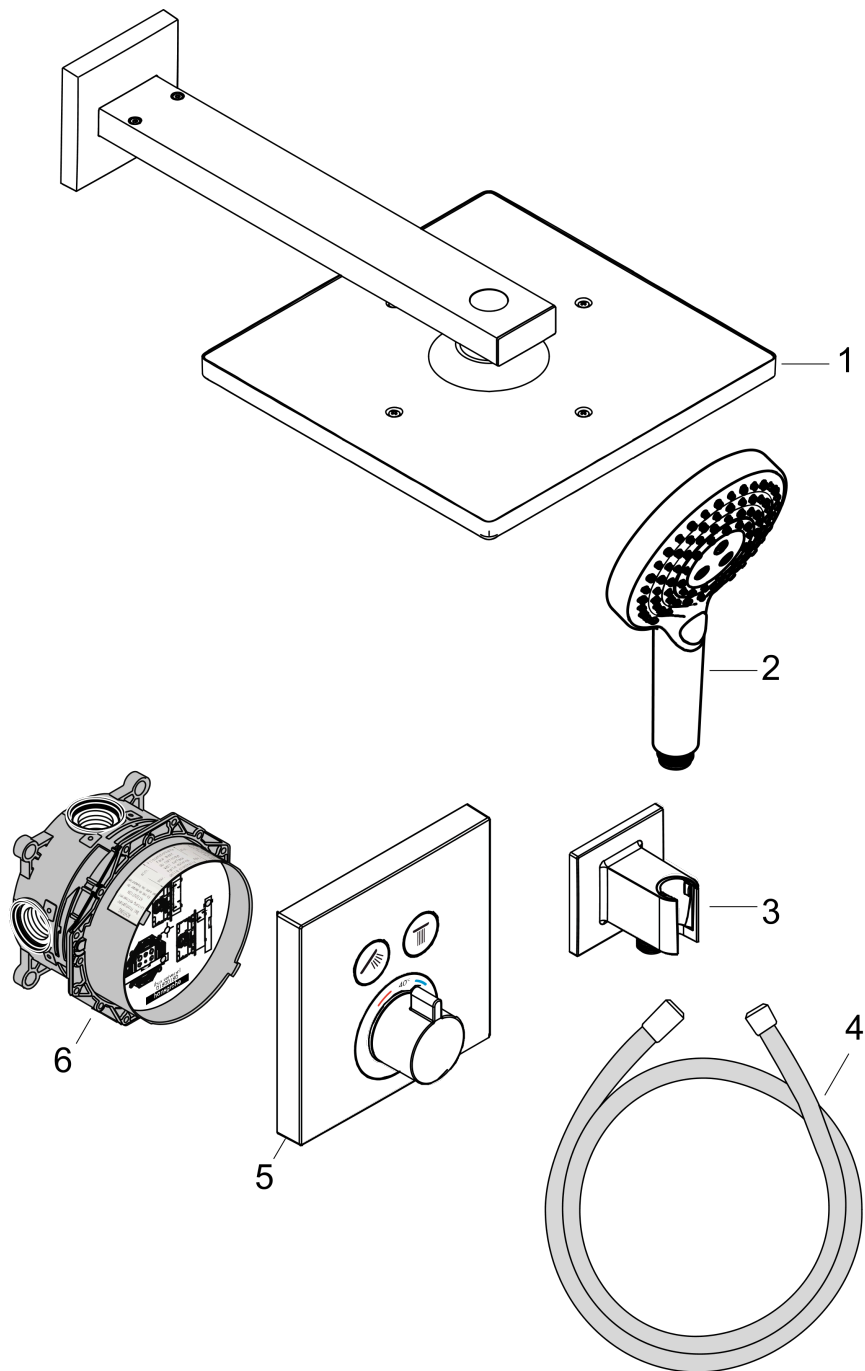

Raindance E
Shower system 300 1jet with ShowerSelect Square
 Surfaces: **Chrome** Article Number: **27952000**

Description

product features

- consists of: overhead shower, hand shower, Thermostat, basic set, wall outlet, shower hose
- shower head size: 300 x 300 mm
- spray type overhead shower: RainAir
- spray type hand shower: PowderRain, Rain, Whirl
- maximum flow rate at 3 bar: 17,1 l/min
- minimum flow pressure: 1,5 bar
- pivot connector prevent hose from tangling

Technology

Product image

Scale drawing

Flowchart

Raindance E
Shower system 300 1jet with ShowerSelect Square
 Surfaces: **Chrome** Article Number: **27952000**

Exploded Drawing

Year of production: >01/21

Raindance E
Shower system 300 1jet with ShowerSelect Square
 Surfaces: **Chrome** Article Number: **27952000**

Spare part list

Year of production: >01/21

Pos.	Description	Article Number	Price	PU
1	-	26238000	-	1
2	handshower	26014000	-	1
3	-	26486000	-	1
4	shower hose Isiflex'B 1,25 m	28272000	-	1
5	Thermostat	15763000	-	1
6	concealed item	01800180	-	1