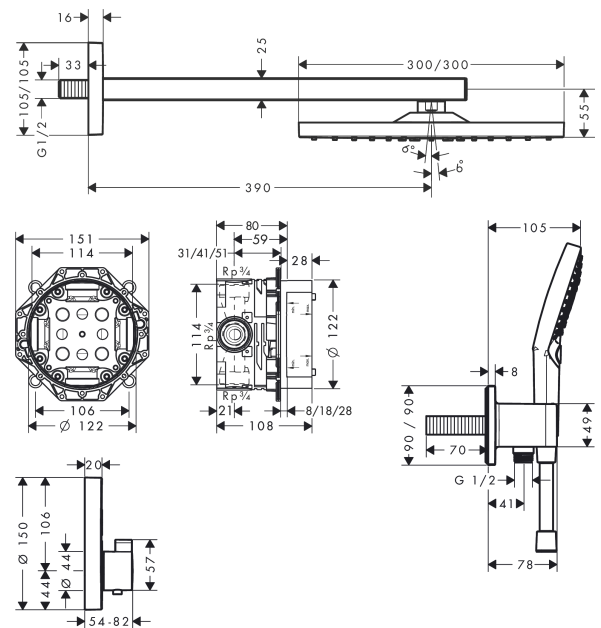

Raindance E
Shower system 300 1jet with ShowerSelect Square
 Surfaces: **Chrome** Article Number: **27952000**

Description

product features

- consists of: overhead shower, hand shower, Thermostat, basic set, wall outlet, shower hose
- shower head size: 300 x 300 mm
- spray type overhead shower: RainAir
- spray type hand shower: PowderRain, Rain, Whirl
- maximum flow rate at 3 bar: 17,1 l/min
- minimum flow pressure: 1,5 bar
- pivot connector prevent hose from tangling

Technology

Product image

Scale drawing

Flowchart

Raindance E
Shower system 300 1jet with ShowerSelect Square
 Surfaces: **Chrome** Article Number: **27952000**

Exploded Drawing

Year of production: >01/21

Raindance E
Shower system 300 1jet with ShowerSelect Square
 Surfaces: **Chrome** Article Number: **27952000**

Spare part list

Year of production: >01/21

Pos.	Description	Article Number	Price	PU
1	-	26238000	-	1
2	handshower	26014000	-	1
3	-	26486000	-	1
4	shower hose Isiflex'B 1,25 m	28272000	-	1
5	Thermostat	15763000	-	1
6	concealed item	01800180	-	1