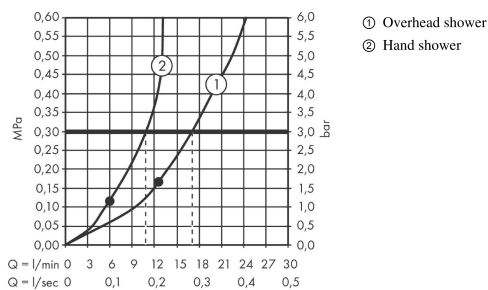

Raindance E
Shower system 300 1jet with ShowerSelect Square
 Surfaces: **Chrome** Article Number: **27952000**

Description

product features

- consists of: overhead shower, hand shower, Thermostat, basic set, wall outlet, shower hose
- shower head size: 300 x 300 mm
- spray type overhead shower: RainAir
- spray type hand shower: PowderRain, Rain, Whirl
- maximum flow rate at 3 bar: 17,1 l/min
- minimum flow pressure: 1,5 bar
- pivot connector prevent hose from tangling

Technology

Product image

Scale drawing

Flowchart

Raindance E
Shower system 300 1jet with ShowerSelect Square
 Surfaces: **Chrome** Article Number: **27952000**

Exploded Drawing

Year of production: >01/21

Raindance E
Shower system 300 1jet with ShowerSelect Square
 Surfaces: **Chrome** Article Number: **27952000**