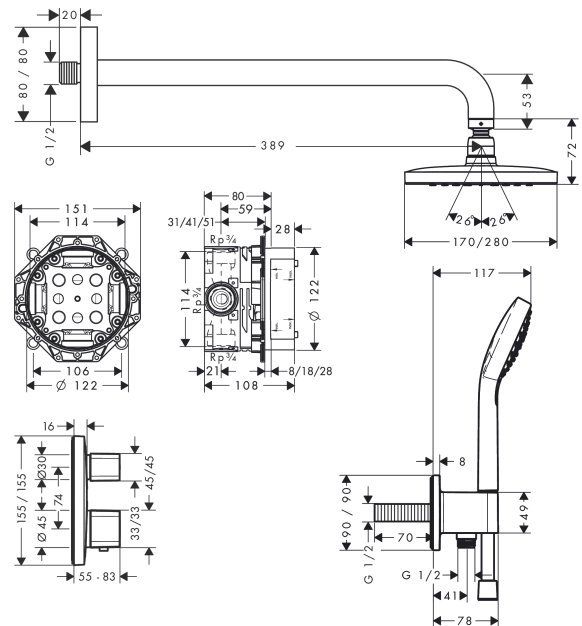

Croma E
Shower system 280 1jet with Ecostat E
 Surfaces: **Chrome** Article Number: **27953000**

Description

product features

- consists of: overhead shower, hand shower, shower arm, Thermostat, basic set, wall outlet, shower hose
- shower head size: 280 x 170 mm
- spray type overhead shower: RainAir
- spray type hand shower: Rain, IntenseRain, TurboRain
- maximum flow rate at 3 bar: 18,3 l/min
- minimum flow pressure: 1 bar
- pivot connector prevent hose from tangling

Technology

Product image

Scale drawing

Flowchart

Croma E
Shower system 280 1jet with Ecostat E
 Surfaces: **Chrome** Article Number: **27953000**

Exploded Drawing

Year of production: >01/21

Croma E
Shower system 280 1jet with Ecostat E
 Surfaces: **Chrome** Article Number: **27953000**

Spare part list

Year of production: >01/21

Pos.	Description	Article Number	Price	PU
1	shower arm	27446000	-	1
2	head shower	26257000	-	1
3	handshower	26812400	-	1
4	-	26485000	-	1
5	shower hose Isiflex'B 1,25 m	28272000	-	1
6	Thermostat	15708000	-	1
7	concealed item	01800180	-	1