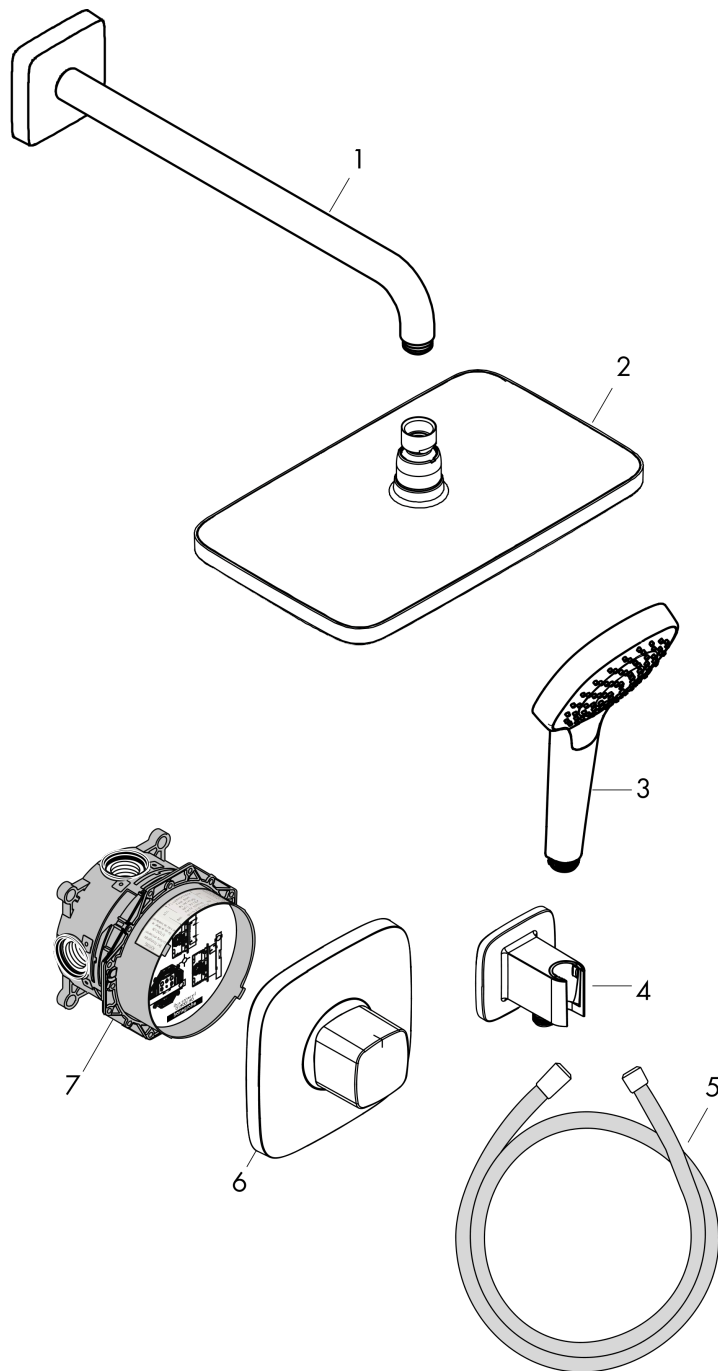

Croma E
Shower system 280 1jet with Ecostat E
 Surfaces: **Chrome** Article Number: **27953000**

Description

product features

- consists of: overhead shower, hand shower, shower arm, Thermostat, basic set, wall outlet, shower hose
- shower head size: 280 x 170 mm
- spray type overhead shower: RainAir
- spray type hand shower: Rain, IntenseRain, TurboRain
- maximum flow rate at 3 bar: 18,3 l/min
- minimum flow pressure: 1 bar
- pivot connector prevent hose from tangling

Technology

Product image

Scale drawing

Flowchart

Croma E
Shower system 280 1jet with Ecostat E
 Surfaces: **Chrome** Article Number: **27953000**

Exploded Drawing

Year of production: >01/21

Croma E
Shower system 280 1jet with Ecostat E
 Surfaces: **Chrome** Article Number: **27953000**

Spare part list

Year of production: >01/21

Pos.	Description	Article Number	Price	PU
1	shower arm	27446000	-	1
2	head shower	26257000	-	1
3	handshower	26812400	-	1
4	-	26485000	-	1
5	shower hose Isiflex'B 1,25 m	28272000	-	1
6	Thermostat	15708000	-	1
7	concealed item	01800180	-	1