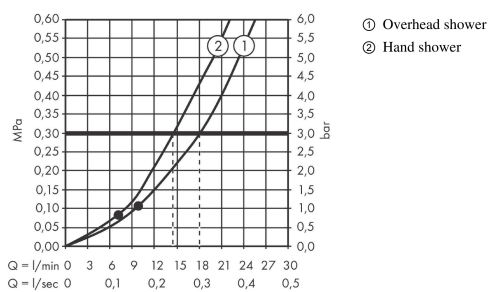

Croma E
Shower system 280 1jet with Ecostat E
 Surfaces: **Chrome** Article Number: **27953000**

Description

product features

- consists of: overhead shower, hand shower, shower arm, Thermostat, basic set, wall outlet, shower hose
- shower head size: 280 x 170 mm
- spray type overhead shower: RainAir
- spray type hand shower: Rain, IntenseRain, TurboRain
- maximum flow rate at 3 bar: 18,3 l/min
- minimum flow pressure: 1 bar
- pivot connector prevent hose from tangling

Technology

Product image

Scale drawing

Flowchart

Croma E
Shower system 280 1jet with Ecostat E
 Surfaces: **Chrome** Article Number: **27953000**

Exploded Drawing

Year of production: >01/21

Croma E
Shower system 280 1jet with Ecostat E
 Surfaces: **Chrome** Article Number: **27953000**