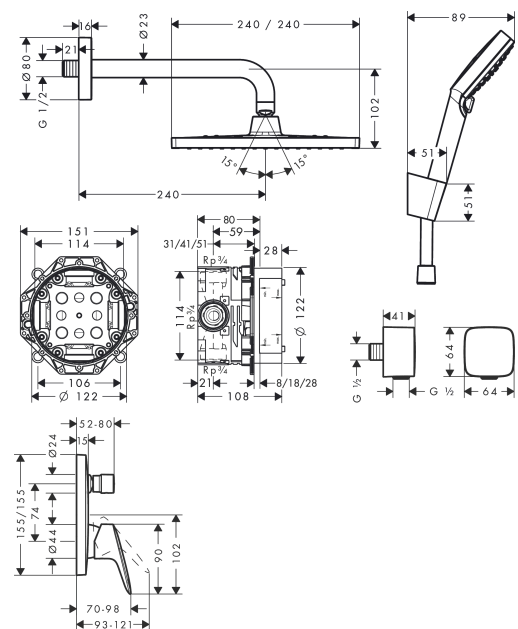

Crometta E
Shower system 240 1jet with single lever mixer
 Surfaces: **Chrome** Article Number: **27957000**

Description

product features

- consists of: overhead shower, hand shower, shower arm, Single lever bath mixer, basic set, wall outlet, shower holder, shower hose
- shower head size: 240 x 240 mm
- spray type overhead shower: Rain
- spray type hand shower: Rain, IntenseRain
- maximum flow rate at 3 bar: 18 l/min
- minimum flow pressure: 1 bar
- pivot connector prevent hose from tangling

Technology

Product image

Scale drawing

Flowchart