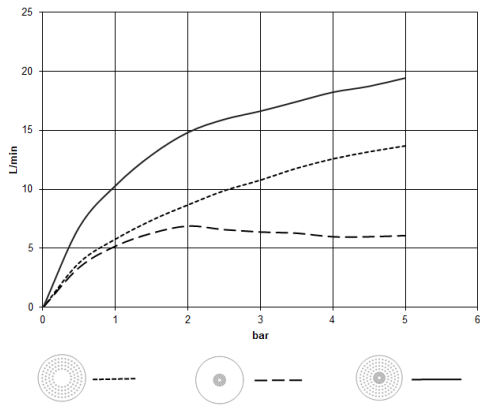

28 032 970

Fits: TARA, LISSÉ, VAIA, META

- rain shower Ø 300 mm
  - Rain flow, max. flow rate 12 l/min
  - Spray flow, max. flow rate 6 l/min
  - Distance to ceiling from bottom edge of shower 40 mm
  - with anti-scale system
  - central LED Spot 3000 K
  - Provided by customer: Light switch
  - This product can help a building to meet requirements of Green Building Rating Systems, e.g. LEED®, BREEAM®, DGNB, WELL
  - Not suitable for use in a steam bath
- includes light bulbs with a Class F energy efficiency**

### Required miscellaneous

**Concealed ceiling installation box for surface-mounted ceiling installation with light** 35 042 970 90

- min. recess depth 90 mm
- max. recess depth 115 mm
- Provided by customer: Light switch
- Not suitable for use in a steam bath

28 032 970

mm [inches]

Flow rate chart

28 032 970