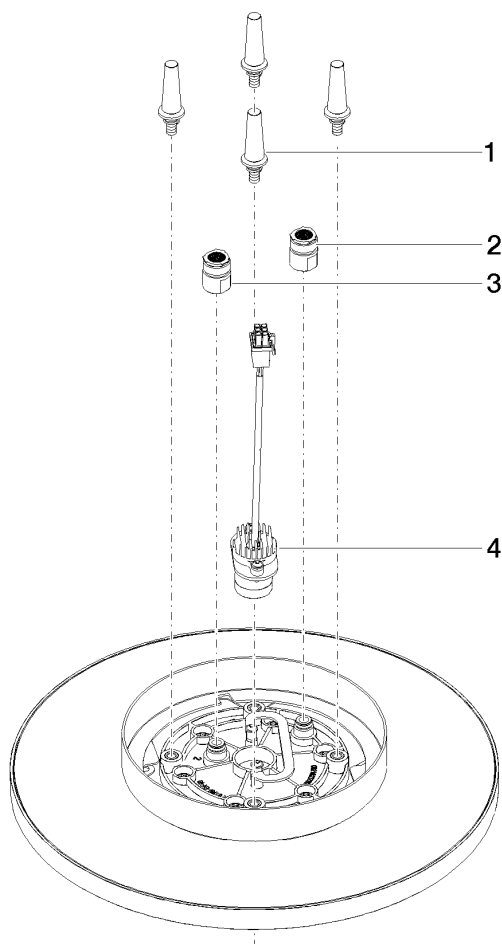

28 032 970

Fits: TARA, LISSÉ, VAIA, META

- rain shower Ø 300 mm
  - Rain flow, max. flow rate 12 l/min
  - Spray flow, max. flow rate 6 l/min
  - Distance to ceiling from bottom edge of shower 40 mm
  - with anti-scale system
  - central LED Spot 3000 K
  - Provided by customer: Light switch
  - This product can help a building to meet requirements of Green Building Rating Systems, e.g. LEED®, BREEAM®, DGNB, WELL
  - Not suitable for use in a steam bath
- includes light bulbs with a Class F energy efficiency**

### Required miscellaneous

**Concealed ceiling installation box for surface-mounted ceiling installation with light** 35 042 970 90

- min. recess depth 90 mm
- max. recess depth 115 mm
- Provided by customer: Light switch
- Not suitable for use in a steam bath

28 032 970

mm [inches]

Flow rate chart

28 032 970

### Spare parts list

No.	Item Number	Name	Quantity used	Delivery time
1	90 17 20 263 00 90	fixing set	1	2
2	90 24 03 309 01 90	connection	1	2
3	90 24 03 309 00 90	connection	1	2
4	90 10 01 225 00 90	electronic accessories	1	2