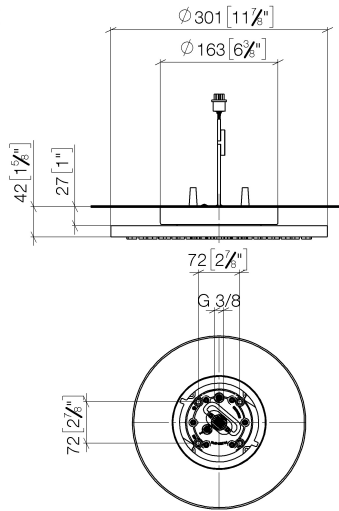

28 032 970

Fits: TARA, LISSÉ, VAIA, META

- rain shower Ø 300 mm
  - Rain flow, max. flow rate 12 l/min
  - Spray flow, max. flow rate 6 l/min
  - Distance to ceiling from bottom edge of shower 40 mm
  - with anti-scale system
  - central LED Spot 3000 K
  - Provided by customer: Light switch
  - This product can help a building to meet requirements of Green Building Rating Systems, e.g. LEED®, BREEAM®, DGNB, WELL
  - Not suitable for use in a steam bath
- includes light bulbs with a Class F energy efficiency**

### Required miscellaneous

**Concealed ceiling installation box for surface-mounted ceiling installation with light** 35 042 970 90

- min. recess depth 90 mm
- max. recess depth 115 mm
- Provided by customer: Light switch
- Not suitable for use in a steam bath

28 032 970

mm [inches]

Flow rate chart

28 032 970

### Spare parts list

No.	Item Number	Name	Quantity used	Delivery time
1	90 17 20 263 00 90	fixing set	1	2
2	90 24 03 309 01 90	connection	1	2
3	90 24 03 309 00 90	connection	1	2
4	90 10 01 225 00 90	electronic accessories	1	2