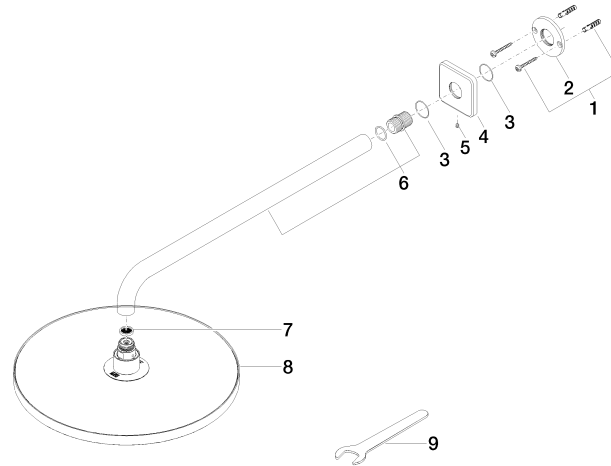

Rain shower with wall fixing 300 mm

IMO

28 679 670

- 450 mm projection
- rain shower Ø 300 mm
- rain flow
- max. flow 14 l/min
- rosette 65 x 65 mm
- 1/2" connection
- with anti-scale system
- quick clearing
- WRAS: 1707033

Recommended miscellaneous

- Concealed wall elbow** 35 085 970 90
- min. recess depth 90 mm
 - max. recess depth 163 mm

Rain shower with wall fixing 300 mm

28 679 670

mm [inches]

Flow rate chart

28 679 670

Spare parts list

No.	Item Number	Name	Quantity used	Delivery time
1	04 30 31 032 00 90	fixing set	1	2
2	09 17 20 120 90	holder	1	2
3	09 14 10 150 90	seal	2	2
4	09 27 67 015-00	rosette	1	10
5	09 31 11 038 90	pin	1	10
6	90 11 03 070 00-00	pipe	1	10
7	09 23 01 075 90	insert	1	2
8	04 12 05 091 00-00	shower	1	10
9	09 30 09 069 90	key	1	10