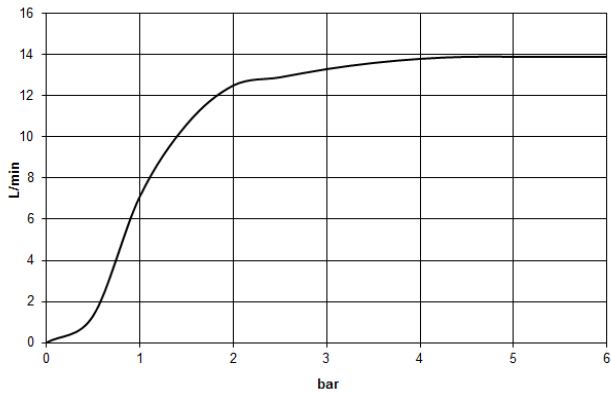

Rain shower with wall fixing 300 mm

IMO

28 679 670

- 450 mm projection
- rain shower Ø 300 mm
- rain flow
- max. flow 14 l/min
- rosette 65 x 65 mm
- 1/2" connection
- with anti-scale system
- quick clearing
- WRAS: 1707033

Recommended miscellaneous

- Concealed wall elbow** 35 085 970 90
- min. recess depth 90 mm
 - max. recess depth 163 mm

Rain shower with wall fixing 300 mm

28 679 670

mm [inches]

Flow rate chart

28 679 670

Spare parts list