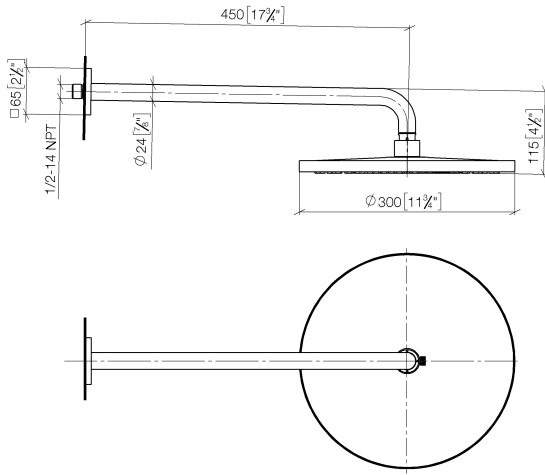

Rain shower with wall fixing 300 mm

IMO

28 679 670

- 450 mm projection
- rain shower Ø 300 mm
- rain flow
- max. flow 14 l/min
- rosette 65 x 65 mm
- 1/2" connection
- with anti-scale system
- quick clearing
- WRAS: 1707033

Recommended miscellaneous

- Concealed wall elbow** 35 085 970 90
- min. recess depth 90 mm
 - max. recess depth 163 mm

Rain shower with wall fixing 300 mm

28 679 670

mm [inches]

Flow rate chart

28 679 670

Spare parts list

No.	Item Number	Name	Quantity used	Delivery time
1	04 30 31 032 00 90	fixing set	1	2
2	09 17 20 120 90	holder	1	2
3	09 14 10 150 90	seal	2	2
4	09 27 67 015-00	rosette	1	10
5	09 31 11 038 90	pin	1	10
6	90 11 03 070 00-00	pipe	1	10
7	09 23 01 075 90	insert	1	2
8	04 12 05 091 00-00	shower	1	10
9	09 30 09 069 90	key	1	10