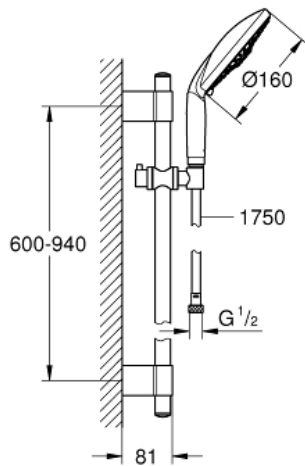

RAINSHOWER CLASSIC 160

Shower rail set 4 sprays

MODEL # 28770001

Pure Freude
an Wasser

Product Description:
RAINSHOWER CLASSIC 160
 Shower rail set 4 sprays

Standard Specification:
 Hand shower Classic (28 765 000)
 shower rail 900 mm (28 819 001)
 with wall holders made of metal
 Silverflex shower hose 1750 mm (28 388 000)
GROHE StarLight chrome finish
GROHE QuickFix Plus adjustable distance
 between brackets, to adapt to existing holes
Inner WaterGuide for a longer life
Twistfree preventing the hose from twisting

Color:
 28770001 Chrome