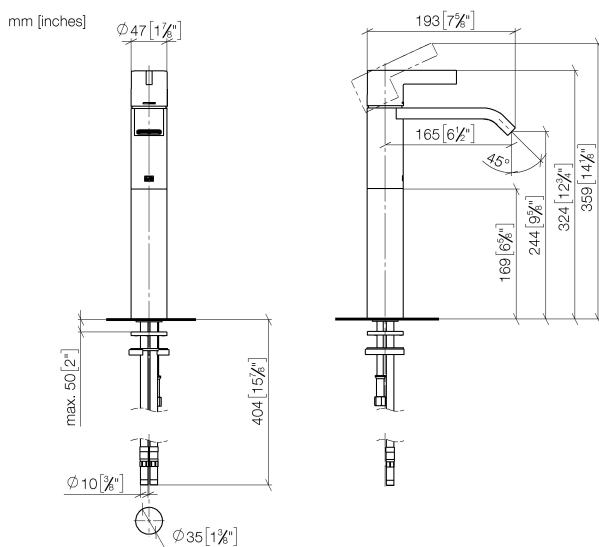

Washbasin - IMO

Single-lever basin mixer with raised base without pop-up waste - polished chrome

Article number: 33 537 670-00

Date of manufacture from 5/10/2021

- 165 mm projection
- fixed spout
- rectangular, air-enriched flow
- height of mixer 358 mm
- height up to aerator 247 mm
- hole diameter 35 mm
- 2x screw-in M 10 x 1 pressure hose, leak-tested
- max. flow 7 l/min
- lead-free
- Fittings group as per DIN 4109: 1
- for use on counter-top bowls

polished chrome

Dimensional drawing

## Washbasin - IMO

Single-lever basin mixer with raised base without pop-up waste - polished chrome

Article number: 33 537 670-00

Date of manufacture from 5/10/2021

All details in mm / inch = mm x 0.0394

### Flow rate chart