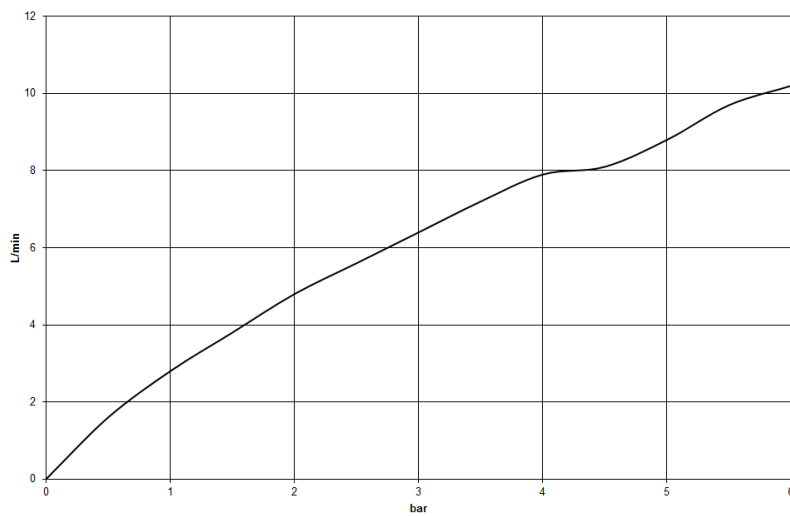

Washbasin - IMO

Single-lever basin mixer with raised base without pop-up waste - polished chrome

Article number: 33 537 670-00

Date of manufacture from 5/10/2021

- 165 mm projection
- fixed spout
- rectangular, air-enriched flow
- height of mixer 358 mm
- height up to aerator 247 mm
- hole diameter 35 mm
- 2x screw-in M 10 x 1 pressure hose, leak-tested
- max. flow 7 l/min
- lead-free
- Fittings group as per DIN 4109: 1
- for use on counter-top bowls

## Washbasin - IMO

Single-lever basin mixer with raised base without pop-up waste - polished chrome

Article number: 33 537 670-00

Date of manufacture from 5/10/2021

All details in mm / inch = mm x 0.0394

### Flow rate chart