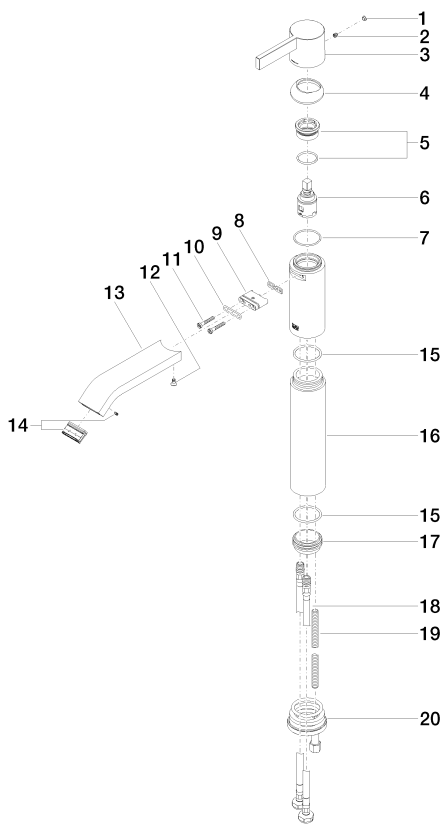

Washbasin - IMO

Single-lever basin mixer with raised base without pop-up waste - polished chrome

Article number: 33 537 670-00

Date of manufacture from 5/10/2021

- 165 mm projection
- fixed spout
- rectangular, air-enriched flow
- height of mixer 358 mm
- height up to aerator 247 mm
- hole diameter 35 mm
- 2x screw-in M 10 x 1 pressure hose, leak-tested
- max. flow 7 l/min
- lead-free
- Fittings group as per DIN 4109: 1
- for use on counter-top bowls

## Washbasin - IMO

Single-lever basin mixer with raised base without pop-up waste - polished chrome

Article number: 33 537 670-00

Date of manufacture from 5/10/2021

All details in mm / inch = mm x 0.0394

### Flow rate chart

### Spare parts list

No.	Item Number	Name	Quantity used
1	90 31 20 087 00-00	plug	1
2	09 31 11 030 90	pin	1
3	09 20 67 003-00	handle	1
4	09 28 30 019-00	cover	1
5	90 23 10 066 00 90	nut	1
6	90 15 05 042 00 90	cartridge	1
7	09 14 10 102 90	seal	1
8	09 14 03 131 90	seal	1
9	09 11 03 061 90	connection	1
10	09 14 10 053 90	seal	1
11	09 30 30 084 90	screw	2
12	09 30 30 116 90	screw	1
13	09 28 22 240-00	spout	1
14	90 29 03 045 00 90	aerator	1
15	09 14 10 119 90	seal	1
16	09 28 22 244 20-00	pipe	1
17	09 28 10 109-07	ring	1
18	04 30 04 105 00 90	hose	2
19	09 31 11 095 90	pin	1
20	04 30 11 085 88 90	fixing set	1