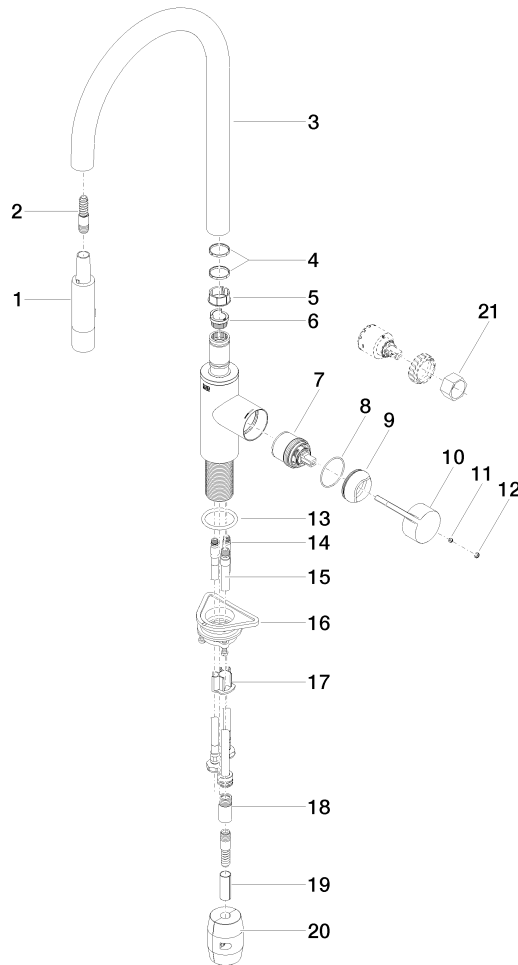

Single-lever mixer Pull-down with spray function

TARA ULTRA

33 870 875

- 240 mm projection
- pivotable spout 360°
- laminar and spray flow
- height of mixer 500 mm
- height up to laminar flow regulator 240 mm
- hole diameter 35 mm
- 1800 mm metal shower hose
- sprayface with anti-scaling system
- max. flow 10.4 l/min at 3 bar flow pressure
- lead-free

Intrinsic protection against back flow.

	Chrome	33 870 875-00
	Brushed Platinum	33 870 875-06
	Platinum	33 870 875-08
	Durabrace (23kt Gold)	33 870 875-09
	Dark Chrome	33 870 875-19
	Brushed Durabrace (23kt Gold)	33 870 875-28
	Matte Black	33 870 875-33
	Brushed Champagne (22kt Gold)	33 870 875-46
	Champagne (22kt Gold)	33 870 875-47
	Brushed Chrome	33 870 875-93
	Brushed Dark Platinum	33 870 875-99

Recommended miscellaneous

Swivel limitation set

12 823 970 90

Recommended miscellaneous

Strainer waste with control handle

10 712 970-00

Recommended miscellaneous

Dispenser without rosette

82 424 970-00

33 870 875

mm [inches]

Flow rate chart

33 870 875

Spare parts list

No.	Item Number	Name	Quantity used	Delivery time
1	04 12 11 148 00-00	shower	1	10
2	04 30 02 120 00-00	hose	1	10
3	90 28 22 304 00-00	spout	1	10
4	09 28 10 160 90	ring	2	2
5	09 18 40 186 90	sleeve	1	2
6	09 30 11 203 90	ring	1	2
7	90 15 05 064 02 90	cartridge	1	2
8	09 14 10 190 90	seal	1	2
9	09 28 30 030-00	cover	1	10
10	09 20 87 020-00	handle	1	10
11	09 31 11 063 90	pin	1	10
12	90 31 20 087 00-00	plug	1	10
13	09 14 10 036 90	seal	1	2
14	04 30 04 101 00 90	hose	2	2
15	04 28 20 067 00 90	pipe	1	2
16	04 30 11 040 00 90	fixing set	1	2
17	09 20 93 056 90	insert	1	2
18	90 24 03 253 00 90	adaptor	1	2
19	09 30 03 038 90	hose	1	2
20	04 21 50 010 00 90	accessories	1	2
21	09 30 09 031 90	key	1	60