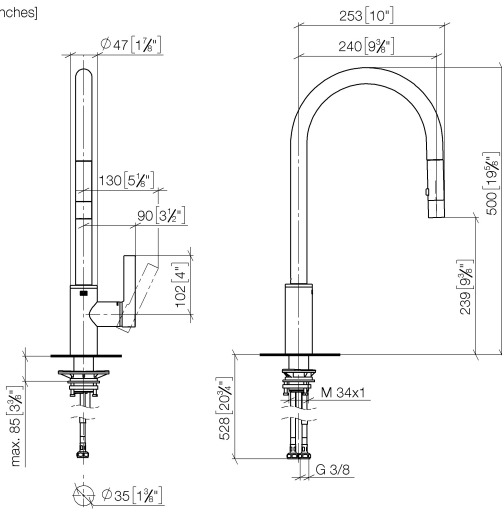

Single-lever mixer Pull-down with spray function

TARA ULTRA

33 870 875

- 240 mm projection
- pivotable spout 360°
- laminar and spray flow
- height of mixer 500 mm
- height up to laminar flow regulator 240 mm
- hole diameter 35 mm
- 1800 mm metal shower hose
- sprayface with anti-scaling system
- max. flow 10.4 l/min at 3 bar flow pressure
- lead-free

Recommended miscellaneous

Swivel limitation set

12 823 970 90

Recommended miscellaneous

Strainer waste with control handle

10 712 970-00

Recommended miscellaneous

Dispenser without rosette

82 424 970-00

33 870 875

mm [inches]

Flow rate chart

33 870 875

Spare parts list

No.	Item Number	Name	Quantity used	Delivery time
1	04 12 11 148 00-00	shower	1	10
2	04 30 02 120 00-00	hose	1	10
3	90 28 22 304 00-00	spout	1	10
4	09 28 10 160 90	ring	2	2
5	09 18 40 186 90	sleeve	1	2
6	09 30 11 203 90	ring	1	2
7	90 15 05 064 02 90	cartridge	1	2
8	09 14 10 190 90	seal	1	2
9	09 28 30 030-00	cover	1	10
10	09 20 87 020-00	handle	1	10
11	09 31 11 063 90	pin	1	10
12	90 31 20 087 00-00	plug	1	10
13	09 14 10 036 90	seal	1	2
14	04 30 04 101 00 90	hose	2	2
15	04 28 20 067 00 90	pipe	1	2
16	04 30 11 040 00 90	fixing set	1	2
17	09 20 93 056 90	insert	1	2
18	90 24 03 253 00 90	adaptor	1	2
19	09 30 03 038 90	hose	1	2
20	04 21 50 010 00 90	accessories	1	2
21	09 30 09 031 90	key	1	60