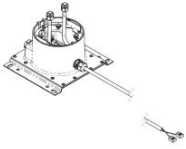

Concealed ceiling installation box for surface-mounted ceiling installation with light SERIES-VARIOUS

---

#Error

- concealed rough parts
- 2x female thread 1/2" connections
- Supply pipe 7 m
- Input 100-240V AC 50-60Hz
- Output 350 mA SELV / Class II
- Provided by customer: Light switch