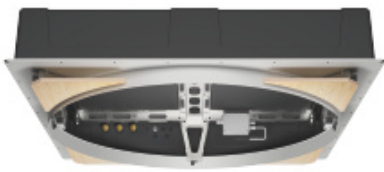

-  
**AQUAMOON Concealed rain panel -**  
Article number: 35 620 970 90

- exposed trim parts

**1x rain panel for ceiling installation**

- Shower module with 3 different flow modes
- Aquacircle: circular rain curtain with 72 jets, max. 12 l/min
- Tempest: natural rain with 48 jets, max. 10 l/min
- Queen's Collar: rounded cascade, max. 23 l/min
- Indirect ambient lighting, warm white LED light strip
- Matt white cover, RAL 9003
- with anti-scale system

**Dimensional drawing**

All details in mm / inch = mm x 0.0394

-  
AQUAMOON Concealed rain panel -  
Article number: 35 620 970 90

-  
**AQUAMOON Concealed rain panel -**  
 Article number: 35 620 970 90