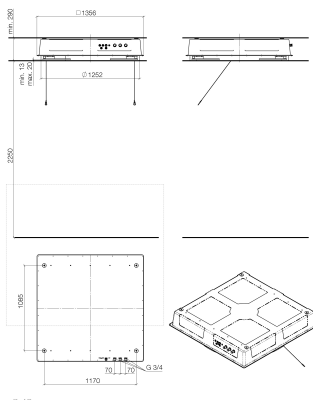

-  
**AQUAMOON Concealed rain panel -**  
Article number: 35 620 970 90

- exposed trim parts

**1x rain panel for ceiling installation**

- Shower module with 3 different flow modes
- Aquacircle: circular rain curtain with 72 jets, max. 12 l/min
- Tempest: natural rain with 48 jets, max. 10 l/min
- Queen's Collar: rounded cascade, max. 23 l/min
- Indirect ambient lighting, warm white LED light strip
- Matt white cover, RAL 9003
- with anti-scale system

**Dimensional drawing**

All details in mm / inch = mm x 0.0394

-  
AQUAMOON Concealed rain panel -  
Article number: 35 620 970 90

-  
**AQUAMOON Concealed rain panel -**  
 Article number: 35 620 970 90