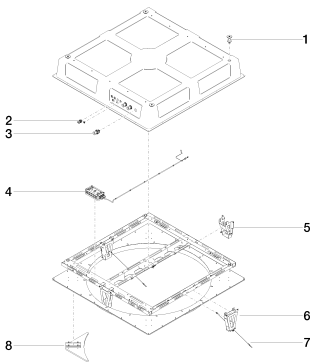

-
AQUAMOON Concealed rain panel -
Article number: 35 620 970 90

Spare parts list

No.	Item Number	Name	Quantity used
1	04 24 03 239 02 90	fixing set	4
2	90 10 01 089 00 90	accessories	1
3	90 24 03 285 00 90	connection	3
4	90 10 01 192 00 90	electronic accessories	1
5	90 17 20 205 00 90	holder	1
6	90 17 20 209 00 90	holder	1
7	90 21 50 007 00 90	accessories	2
8	90 17 20 215 00 90	end stop	4