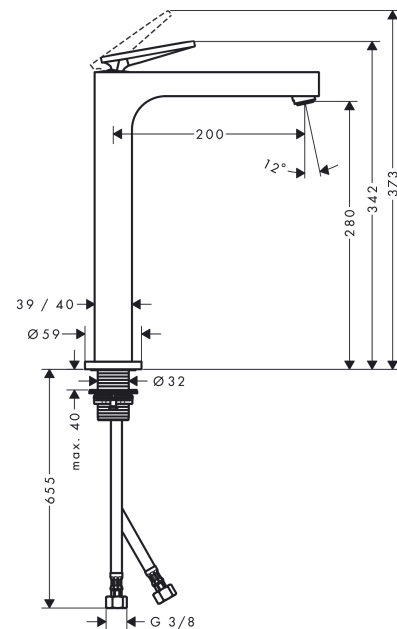

AXOR Citterio
Single lever basin mixer 280 with lever handle for wash bowls with waste set
 Surfaces: **Chrome** Article Number: **39021000**

product features

- consists of: single lever basin mixer, waste set
- ComfortZone 280
- projection 200 mm
- spray type: normal spray
- maximum flow rate at 3 bar: 5 l/min
- ceramic cartridge
- suitable for continuous flow water heaters
- connection type: G 3/8 connections
- connection dimension: DN15
- non-closing waste set

Technology

Product image

Scale drawing

AXOR Citterio
Single lever basin mixer 280 with lever handle for wash bowls with waste set
 Surfaces: **Chrome** Article Number: **39021000**

Flowchart