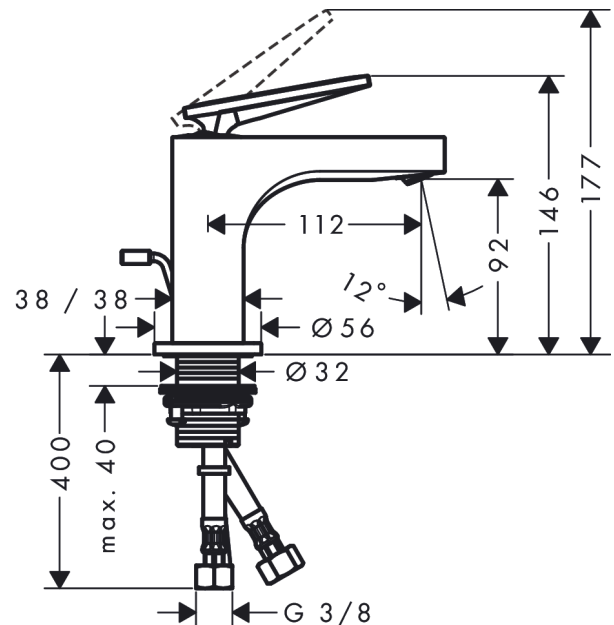

AXOR Citterio

Single lever basin mixer 90 with lever handle for hand washbasins with pop-up waste set

Surfaces: **Chrome** Article Number: **39022000**

product features

- consists of: single lever basin mixer, waste set
- ComfortZone 90
- projection 112 mm
- spray type: laminar spray
- swiveling spray former
- maximum flow rate at 3 bar: 5 l/min
- ceramic cartridge
- suitable for continuous flow water heaters
- connection type: G 3/8 connections
- connection dimension: DN15
- pop-up waste set G 1 1/4

Technology

Product image

Scale drawing

AXOR Citterio

Single lever basin mixer 90 with lever handle for hand washbasins with pop-up waste set

Surfaces: **Chrome** Article Number: **39022000**

Flowchart