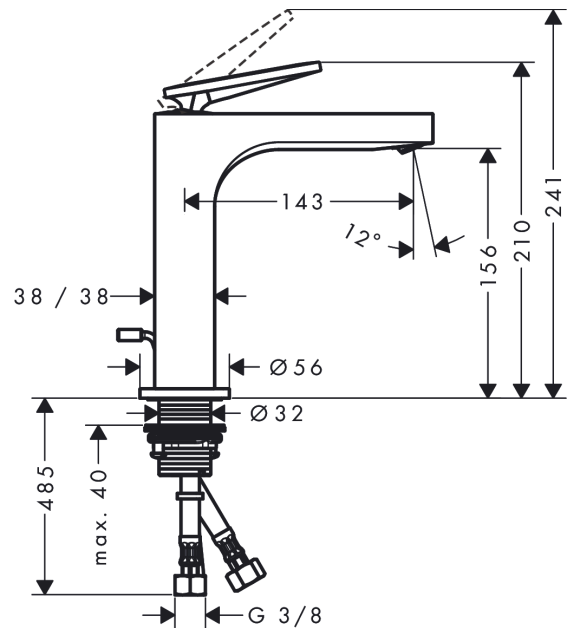

AXOR Citterio
Single lever basin mixer 160 with lever handle and pop-up waste set
 Surfaces: **Chrome** Article Number: **39023000**

product features

- consists of: single lever basin mixer, waste set
- ComfortZone 160
- projection 143 mm
- spray type: laminar spray
- swiveling spray former
- maximum flow rate at 3 bar: 5 l/min
- ceramic cartridge
- suitable for continuous flow water heaters
- connection type: G 3/8 connections
- connection dimension: DN15
- pop-up waste set G 1 1/4

Technology

Product image

Scale drawing

AXOR Citterio
Single lever basin mixer 160 with lever handle and pop-up waste set
Surfaces: **Chrome** Article Number: **39023000**

Flowchart