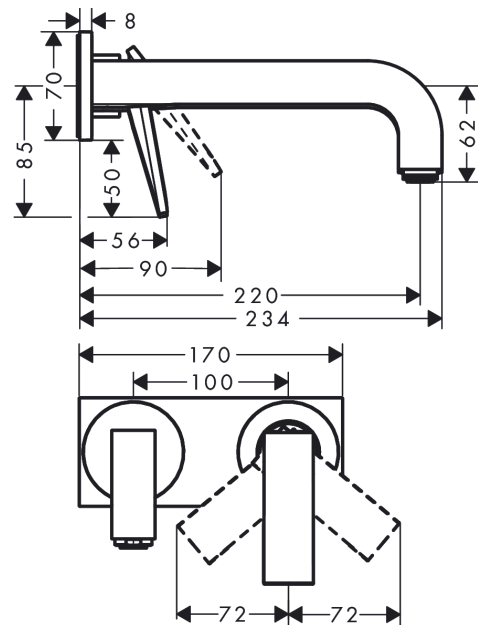

AXOR Citterio

Single lever basin mixer for concealed installation wall-mounted with lever handle, spout 220 mm and plate

Surfaces: **Chrome** Article Number: **39119000**

product features

- consists of: single lever basin mixer for concealed installation wall-mounted, waste set
- projection 220 mm
- spray type: normal spray
- maximum flow rate at 3 bar: 5 l/min
- ceramic cartridge
- suitable for continuous flow water heaters
- connection type: basic set
- connection dimension: DN15
- handle can be positioned on the right or left, depends on the basic set installation
- non-closing waste set

Technology

Product image

Scale drawing

AXOR Citterio

Single lever basin mixer for concealed installation wall-mounted with lever handle, spout 220 mm and plate

Surfaces: **Chrome** Article Number: **39119000**