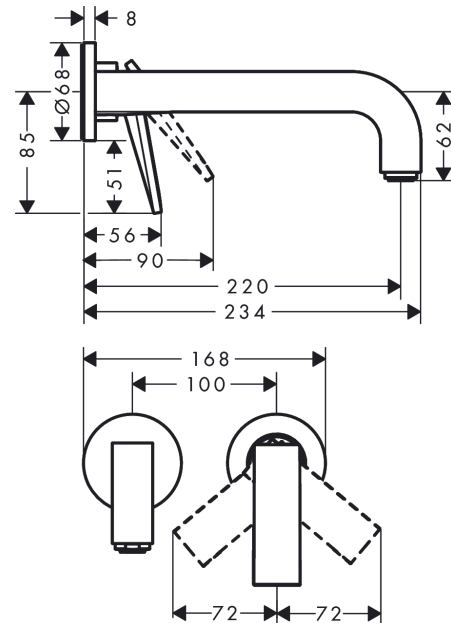

AXOR Citterio

Single lever basin mixer for concealed installation wall-mounted with lever handle, spout 220 mm and escutcheons

Surfaces: **Chrome** Article Number: **39121000**

product features

- consists of: single lever basin mixer for concealed installation wall-mounted, waste set
- projection 220 mm
- spray type: normal spray
- maximum flow rate at 3 bar: 5 l/min
- ceramic cartridge
- suitable for continuous flow water heaters
- connection type: basic set
- connection dimension: DN15
- handle can be positioned on the right or left, depends on the basic set installation
- non-closing waste set

Technology

Product image

Scale drawing

AXOR Citterio

Single lever basin mixer for concealed installation wall-mounted with lever handle, spout 220 mm and escutcheons

Surfaces: **Chrome** Article Number: **39121000**