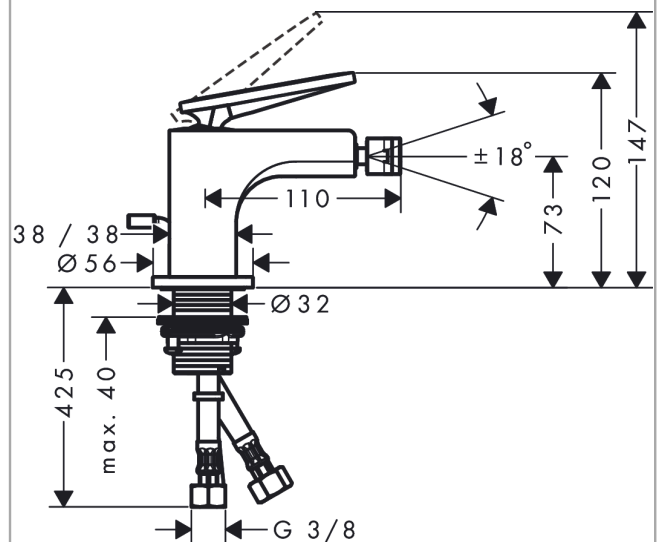

AXOR Citterio
Single lever bidet mixer with lever handle and pop-up waste set
 Surfaces: **Chrome** Article Number: **39214000**

product features

- consists of: single lever bidet mixer, waste set
- projection 110 mm
- aerator with ball pivot
- spray type: laminar spray
- maximum flow rate at 3 bar: 7,5 l/min
- ceramic cartridge
- suitable for continuous flow water heaters
- pop-up waste set G 1¼
- connection type: G ¾ connections
- connection dimension: DN15

Product image

Scale drawing

AXOR Citterio
Single lever bidet mixer with lever handle and pop-up waste set
Surfaces: **Chrome** Article Number: **39214000**

Flowchart