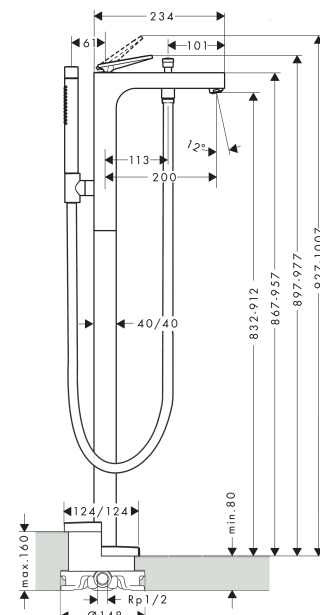

Scale drawing