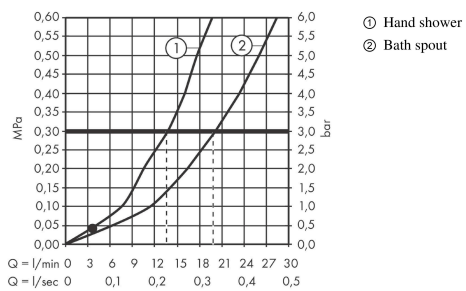

AXOR Citterio
Single lever bath mixer floor-standing with lever handle
Surfaces: **Chrome** Article Number: **39440000**

Flowchart