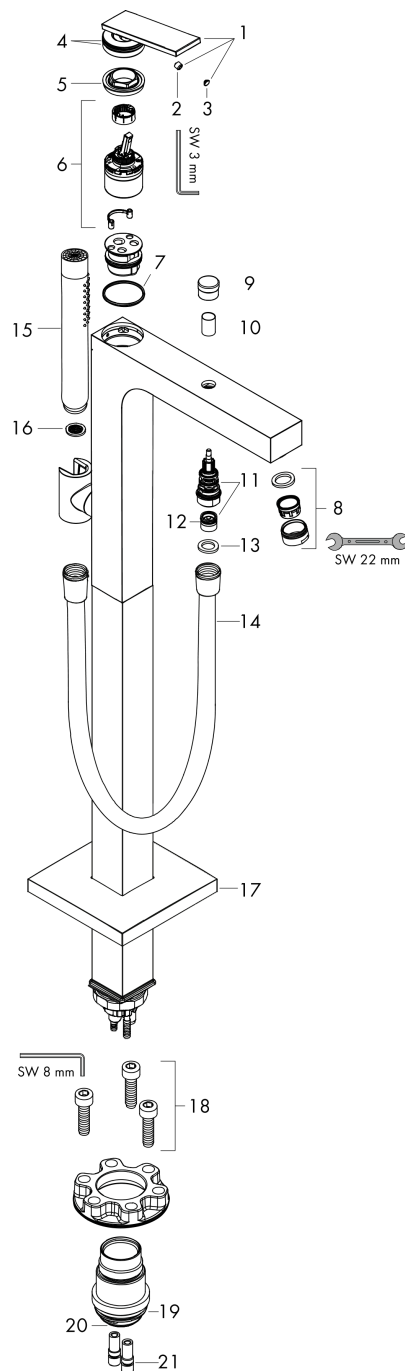

AXOR Citterio
Single lever bath mixer floor-standing with lever handle
Surfaces: **Chrome** Article Number: **39440000**

Exploded Drawing

Year of production: >06/21

AXOR Citterio
Single lever bath mixer floor-standing with lever handle
Surfaces: **Chrome** Article Number: **39440000**

Spare part list

Year of production: >06/21

Pos.		Article Number	Price	PU
1	handle	93982000	-	1
2	hollow set screw M6x6	98445000	-	1
3	screw cover	93983000	-	1
4	O-ring 35x1,5	92114000	-	1
5	nut	93363000	-	1
6	cartridge, assy	93185000	-	1
7	O-Ring 30x2	98186000	-	1
8	aerator M24x1 (38 l/min)	95871000	-	1
9	diverter knob	96466000	-	1
10	sleeve	97979000	-	1
11	selector	97978000	-	1
12	non return valve	97980000	-	1
13	seal	98058000	-	1
14	shower hose Isiflex'B 1,25 m	28272000	-	1
15	shower holder, assy	96295000	-	1
16	handshower	28532000	-	1
17	filter packing	94246000	-	1
18	escutcheon	93981000	-	1
19	hexagon socket screw M10x35	97670000	-	1
20	O-ring 44x2,5	98162000	-	1
21	O-ring 29x3	98371000	-	1
22	O-ring 7x2	98419000	-	1
23	extension set 60 mm	93882000	-	1