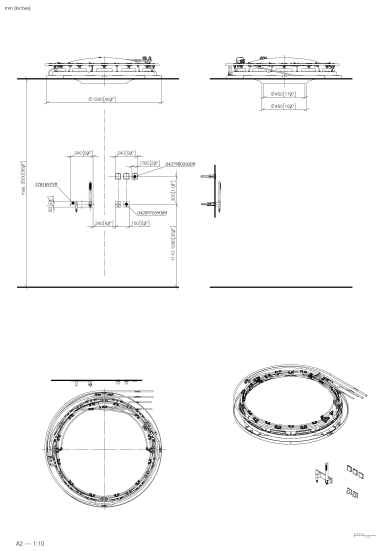

Shower - Aquamoon

AQUAMOON^{ATT} Experience Shower - polished chrome

Article number: 41 265 979-00

- exposed trim parts

1x rain panel for ceiling installation

- Shower module with 3 different flow modes
- Aquacircle: circular rain curtain with 72 jets, max. 12 l/min
- Tempest: natural rain with 48 jets, max. 10 l/min
- Queen's Collar: rounded cascade, max. 25 l/min
- Indirect ambient lighting, RGBW LED light strip
- Matt white cover, RAL 9003
- with anti-scale system

1x hand shower set

- normal flow
- max. flow 8 l/min

3x eVALVE electronic valve for water temperature and volume adjustment

- automatic scald protection

1x electronic control elements (SMART TOOLS)

- 2x twist-action control elements with electronic control for temperature and volume, each 60 x 60 mm
- 3x display switch control elements with electronic control for rain modes, complete hand shower set, choreographies, light choreographer, ambient lighting, each 60 x 60 mm

Shower - Aquamoon

AQUAMOON^{ATT} Experience Shower - polished chrome

Article number: 41 265 979-00

Dimensional drawing

All details in mm / inch = mm x 0.0394

Shower - Aquamoon

AQUAMOON^{ATT} Experience Shower - polished chrome