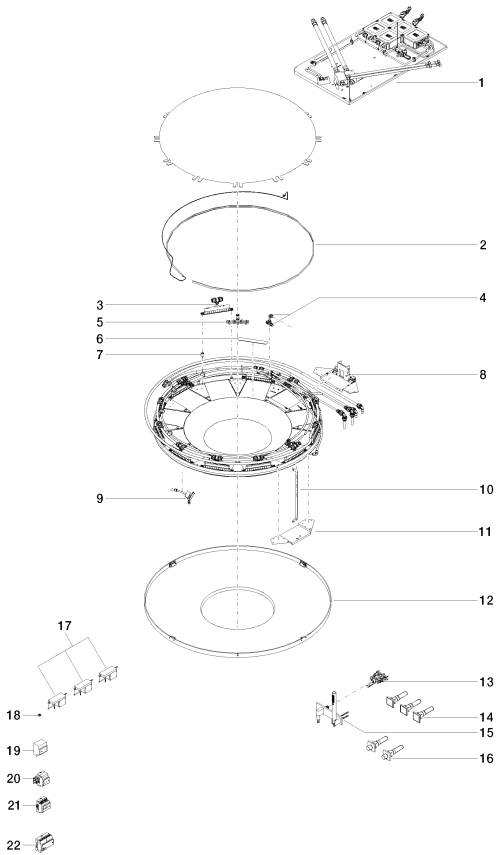

1x hand shower set

- normal flow
- max. flow 8 l/min

3x eVALVE electronic valve for water temperature and volume adjustment

- automatic scald protection

1x electronic control elements (SMART TOOLS)

- 2x twist-action control elements with electronic control for temperature and volume, each 60 x 60 mm
- 3x display switch control elements with electronic control for rain modes, complete hand shower set, choreographies, light choreographer, ambient lighting, each 60 x 60 mm

Shower - Aquamoon

AQUAMOON^{ATT} Experience Shower - polished chrome

Article number: 41 265 979-00

Dimensional drawing

All details in mm / inch = mm x 0.0394

Shower - Aquamoon

AQUAMOON^{ATT} Experience Shower - polished chrome

AQUAMOON^{ATT} Experience
Shower -

Shower - Aquamoon

AQUAMOON^{ATT} Experience Shower - polished chrome

Article number: 41 265 979-00

Spare parts list

No.	Item Number	Name	Quantity used
1	04 17 xx xxx xx xx	insert	1
2	90 10 01 183 01 90	lamp	1
3	90 17 09 058 00 90	jet module	12
4	90 24 04 321 00 90	threaded connector	1
5	90 17 09 056 00 90	jet module	12
6	90 17 20 221 00 90	holder	5
7	90 18 40 222 00 90	adaptor	12
8	90 17 20 211 00 90	joint	1
9	90 17 09 057 00 90	jet module	1
10	90 17 20 217 00 90	holder	4
11	90 17 20 216 00 90	holder	3
12	90 11 02 325 00 90	cover	1
13	90 30 50 086 00 90	valve	1
14	04 27 98 026 06-00	accessories	3
15	27 818 979-00	Hand shower set with cover plate - polished chrome	1
16	04 20 97 059 01-00	handle	2
17	04 10 01 127 01 90	accessories	3
18	09 10 01 051 90	electronic accessories	1
19	90 10 01 232 01 90	electronic accessories	2
20	90 10 01 184 00 90	electronic accessories	1
21	90 10 01 185 00 90	electronic accessories	1
22	90 10 01 180 00 90	electronic accessories	1