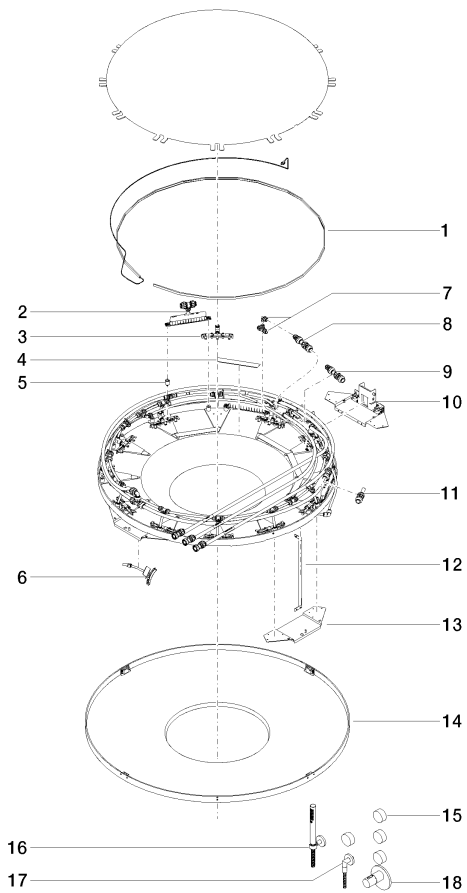

1 rain panel for ceiling installation

- Shower unit with 3 different spray types
- Aquacircle: circular rain curtain with 72 jets, max. 3.2 gpm
- Tempest: natural rain with 48 jets, max. 2.6 gpm
- Queen's Collar: rounded cascade, max. 6.1 gpm
- Indirect ambient lighting, warm white LED light strip, 2700 Kelvin
- Matt white cover, RAL 9003
- Descaling system

1x hand shower set

- Standard spray mode
- Water flow rate limited to max. 7,6 l/min

1 x xTool thermostat module with 4 valves

- Temperature control handle with safety lock at 100 °F/ 38°C
- Cover rain panel for adaptation to ceiling colour available in all RAL colours, price and delivery time on request
- Not available in the United States and Canada due to local code requirements. Please contact us for more information.

polished chrome

Shower - Aquamoon
AQUAMOON Experience Shower - polished chrome
Article number: 41 600 740-00

Dimensional drawing

All dimensions in mm / inch = mm x 0,0394

Shower - Aquamoon
AQUAMOON Experience Shower - polished chrome
Article number: 41 600 740-00

IS-0007
AQUAMOON / RAINMOON
Installation support -

Shower - Aquamoon

AQUAMOON Experience Shower - polished chrome

Article number: 41 600 740-00

Spare parts list

Number	Item Number	Designation	Number of units
1	90 10 01 183 00 90	lamp	1
2	90 17 09 058 00 90	jet module	5
3	90 17 09 056 00 90	jet module	12
4	90 17 20 221 00 90	holder	5
5	90 18 40 222 00 90	adaptor	24
6	90 17 09 057 00 90	jet module	12
7	90 24 04 321 00 90	threaded connector	1
8	90 24 04 346 00 90	connection AQUACIRCLE	1
9	90 24 04 314 00 90	connection TEMPEST	1
10	90 17 20 211 00 90	joint	1
11	90 24 04 314 01 90	connection QUEENSCOLLAR	1
12	90 17 20 217 00 90	holder	4
13	90 17 20 216 00 90	holder	3
14	90 11 02 325 00 90	cover	1
15	36 310 740-00	Volume Control - polished chrome	4
16	27 806 625-00	Hand shower set - polished chrome	1
17	28 450 625-00	Wall elbow - polished chrome	1
18	36 416 979-00	xTOOL Concealed thermostat without volume control - polished chrome	1