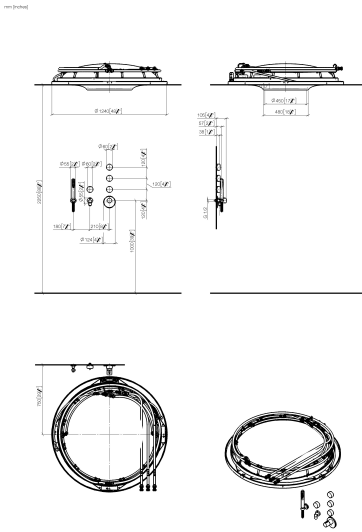

1 rain panel for ceiling installation

- Shower unit with 3 different spray types
- Aquacircle: circular rain curtain with 72 jets, max. 3.2 gpm
- Tempest: natural rain with 48 jets, max. 2.6 gpm
- Queen's Collar: rounded cascade, max. 6.1 gpm
- Indirect ambient lighting, warm white LED light strip, 2700 Kelvin
- Matt white cover, RAL 9003
- Descaling system

1x hand shower set

- Standard spray mode
- Water flow rate limited to max. 7,6 l/min

1 x xTool thermostat module with 4 valves

- Temperature control handle with safety lock at 100 °F/ 38°C
- Cover rain panel for adaptation to ceiling colour available in all RAL colours, price and delivery time on request
- Not available in the United States and Canada due to local code requirements. Please contact us for more information.

polished chrome

Shower - Aquamoon
AQUAMOON Experience Shower - polished chrome
Article number: 41 600 740-00

Dimensional drawing

All dimensions in mm / inch = mm x 0,0394

Shower - Aquamoon
AQUAMOON Experience Shower - polished chrome
Article number: 41 600 740-00

IS-0007
AQUAMOON / RAINMOON
Installation support -

Shower - Aquamoon

AQUAMOON Experience Shower - polished chrome

Article number: 41 600 740-00

Spare parts list

Number	Item Number	Designation	Number of units
1	90 10 01 183 00 90	lamp	1
2	90 17 09 058 00 90	jet module	5
3	90 17 09 056 00 90	jet module	12
4	90 17 20 221 00 90	holder	5
5	90 18 40 222 00 90	adaptor	24
6	90 17 09 057 00 90	jet module	12
7	90 24 04 321 00 90	threaded connector	1
8	90 24 04 346 00 90	connection AQUACIRCLE	1
9	90 24 04 314 00 90	connection TEMPEST	1
10	90 17 20 211 00 90	joint	1
11	90 24 04 314 01 90	connection QUEENSCOLLAR	1
12	90 17 20 217 00 90	holder	4
13	90 17 20 216 00 90	holder	3
14	90 11 02 325 00 90	cover	1
15	36 310 740-00	Volume Control - polished chrome	4
16	27 806 625-00	Hand shower set - polished chrome	1
17	28 450 625-00	Wall elbow - polished chrome	1
18	36 416 979-00	xTOOL Concealed thermostat without volume control - polished chrome	1