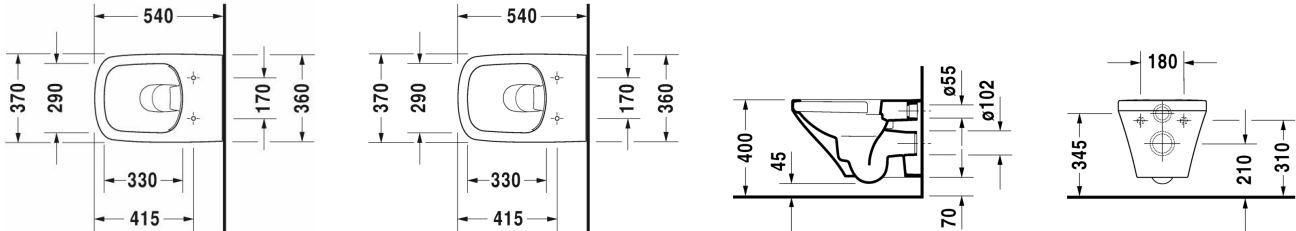

DuraStyle Toilet set wall mounted Duravit Rimless® # 45510900A1

Toilet set wall mounted Duravit Rimless®	Dimension	Weight	Order number
Packaging dimensions 560 x 400 x 430 mm			
Colors			
00 White Alpin			
Variant			
		31.500 kilogram	45510900A1
Infobox			
Durafix for invisible fixation is included in delivery, If pre-wall carrier not used, the fixing # 006500 is recommended			

All drawings contain the necessary measurements which are subject to standard tolerances. They are stated in mm and are non-binding. Exact measurements, in particular for customised installation scenarios, can only be taken from the finished piece.