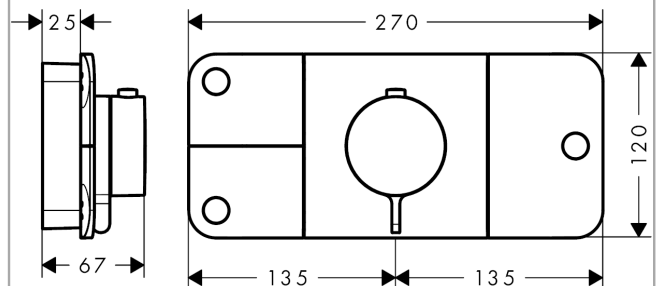

AXOR One
Thermostatic module for concealed installation for 3 functions
 Surfaces: **Matt Black** Article Number: **45713670**

product features

- Eco-Function: flow rate regulation via lever handle
- depending on volume flow and installation situation approx. 50% flow rate reduction
- 3 functions and 1 additional outlet
- comfortable turning on / off of consumers with large Select-paddle
- simultaneous use of several outlets
- flow rate per outlet: 24 l/min
- flow rate by simultaneous use of all outlets: 30 l/min
- thermostat cartridge, Start/stop valve to operate the functions
- safety lock at 40° C
- temperature limitation adjustable
- the thermostat offers the possibility for thermal disinfection
- non-return valve
- connection type: basic set
- min. operating pressure: 1 bar
- Thermostat is delivered with buttons handshower, Rain large and Body spray

Technology

Product image

Scale drawing

AXOR One
Thermostatic module for concealed installation for 3 functions
 Surfaces: **Matt Black** Article Number: **45713670**

Flowchart