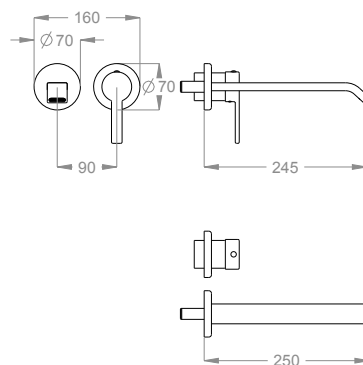

External part for wall-mounted built-in basin mixer, center distance 245 mm long.