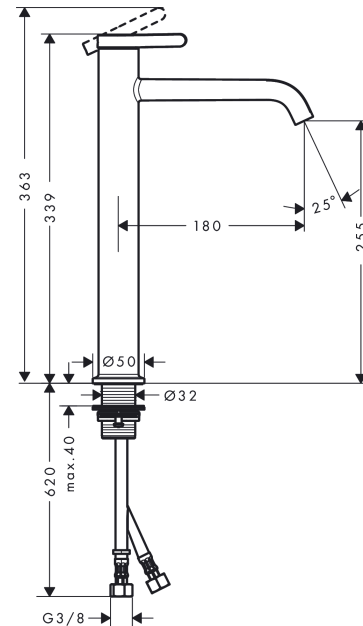

**AXOR One**  
**Single lever basin mixer 260 with lever handle and waste set**  
 Surfaces: **Matt Black** Article Number: **48002670**

### product features

- consists of: single lever basin mixer, waste set
- ComfortZone 260
- projection 180 mm
- spray type: normal spray
- maximum flow rate at 3 bar: 5 l/min
- ceramic cartridge
- temperature limitation adjustable
- material waste set: metal
- connection type: G 3/8 connections
- connection dimension: DN15
- non-closing waste set

### Scale drawing

**AXOR One**  
**Single lever basin mixer 260 with lever handle and waste set**  
Surfaces: **Matt Black** Article Number: **48002670**