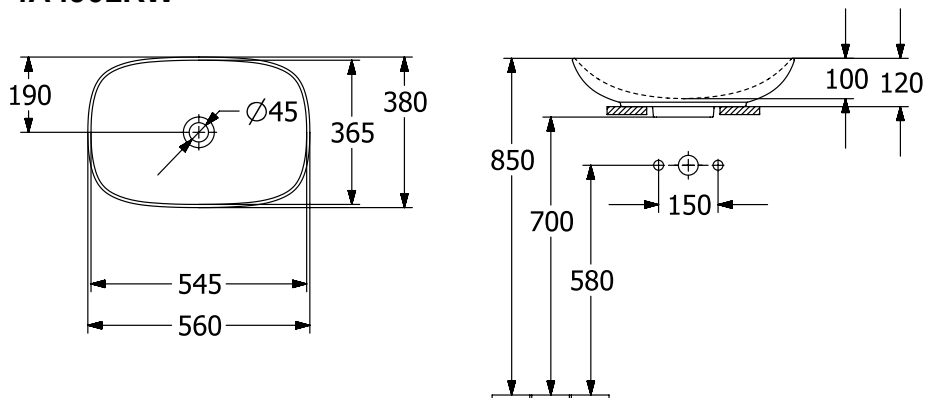

LOOP & FRIENDS SURFACE-MOUNTED WASHBASIN RECTANGLE

PRODUCT INFORMATION

Article title	Villeroy & Boch Loop & Friends Surface-mounted washbasin, 560 x 380 x 120 mm, Stone White CeramicPlus, without overflow, unpolished
Article number	4A4901RW
Assembly / Assembly type	Surface-mounted
Scope of delivery	1 x surface-mounted washbasin , 1 x fastening set 1 x cut-out template
Depth in mm	380
Width in mm	560
Height in mm	120
Interior depth	100
Collection	Loop & Friends
Suitable for	Wall-mounted tap fittings, Matching Villeroy&Boch furniture Tap fitting with raised base
Material	TitanCeram
surface	matt
Colour name	Stone White CeramicPlus
With overflow	No
Shape	Rectangle
Colour designation	Stone White
Antibacterial surface (with AntiBac)	No
Easy surface cleaning (CeramicPlus)	Yes
Underside of washbasin	unpolished
Number of bowls	1

TECHNICAL DRAWINGS

4A4901RW

4A4901RW

4A4901RW

	A	B	C	D	G	H	K	L	M
4A4900	545	365	560	380	190	700	120	580	10
4A4901	545	365	560	380	190	700	120	580	10
4A5000	610	410	630	430	215	710	120	580	9
4A5001	610	410	630	430	215	710	120	580	9

4A4901RW

	A	B	C	D	G	H	K	L	M
4A4900	545	365	560	380	190	700	120	580	100
4A4901	545	365	560	380	190	700	120	580	100
4A5000	610	410	630	430	215	710	120	580	95
4A5001	610	410	630	430	215	710	120	580	95