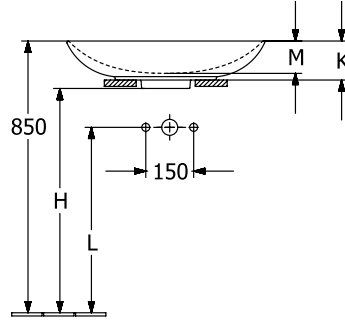

LOOP & FRIENDS SURFACE-MOUNTED WASHBASIN RECTANGLE

PRODUCT INFORMATION

Article title	Villeroy & Boch Loop & Friends Surface-mounted washbasin, 560 x 380 x 120 mm, Stone White CeramicPlus, without overflow, unpolished
Article number	4A4901RW
Assembly / Assembly type	Surface-mounted
Scope of delivery	1 x surface-mounted washbasin , 1 x fastening set 1 x cut-out template
Depth in mm	380
Width in mm	560
Height in mm	120
Interior depth	100
Collection	Loop & Friends
Suitable for	Wall-mounted tap fittings, Matching Villeroy&Boch furniture Tap fitting with raised base
Material	TitanCeram
surface	matt
Colour name	Stone White CeramicPlus
With overflow	No
Shape	Rectangle
Colour designation	Stone White
Antibacterial surface (with AntiBac)	No
Easy surface cleaning (CeramicPlus)	Yes
Underside of washbasin	unpolished
Number of bowls	1

TECHNICAL DRAWINGS

4A4901RW

4A4901RW

4A4901RW

	A	B	C	D	G	H	K	L	M
4A4900	545	365	560	380	190	700	120	580	10
4A4901	545	365	560	380	190	700	120	580	10
4A5000	610	410	630	430	215	710	120	580	9
4A5001	610	410	630	430	215	710	120	580	9

4A4901RW

	A	B	C	D	G	H	K	L	M
4A4900	545	365	560	380	190	700	120	580	100
4A4901	545	365	560	380	190	700	120	580	100
4A5000	610	410	630	430	215	710	120	580	95
4A5001	610	410	630	430	215	710	120	580	95