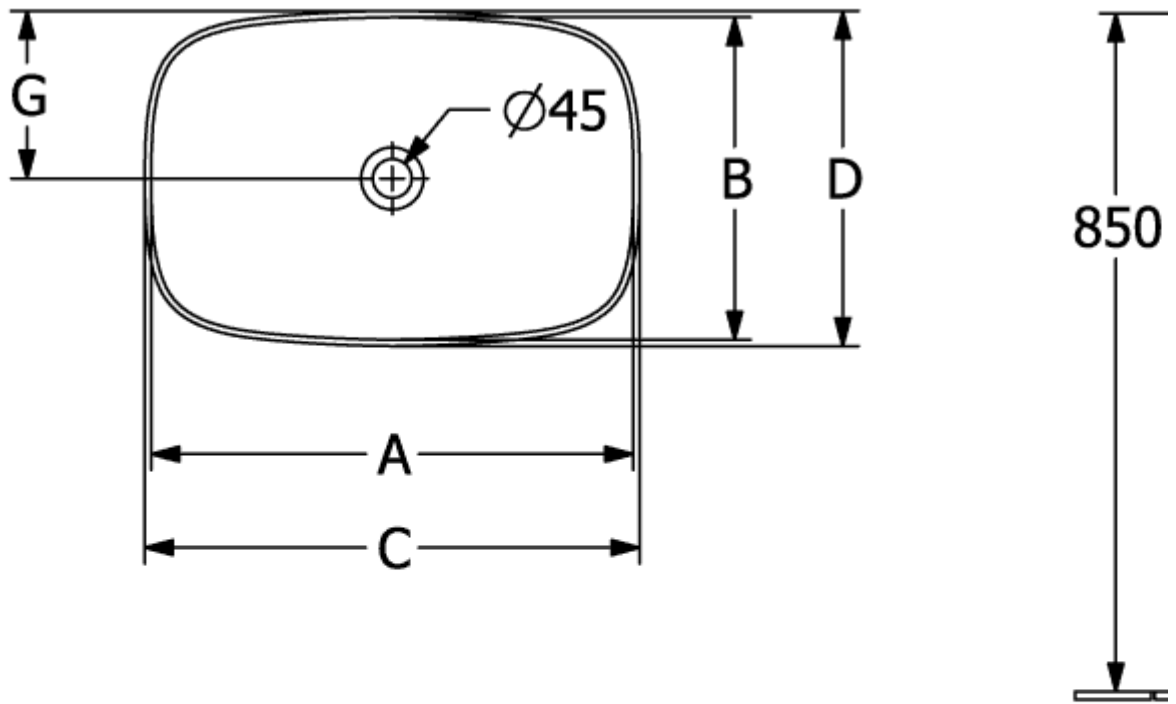

LOOP & FRIENDS SURFACE-MOUNTED WASHBASIN RECTANGLE

PRODUCT INFORMATION

Article title	Villeroy & Boch Loop & Friends Surface-mounted washbasin, 560 x 380 x 120 mm, Stone White CeramicPlus, without overflow, unpolished
Article number	4A4901RW
Assembly / Assembly type	Surface-mounted
Scope of delivery	1 x surface-mounted washbasin , 1 x fastening set 1 x cut-out template
Depth in mm	380
Width in mm	560
Height in mm	120
Interior depth	100
Collection	Loop & Friends
Suitable for	Wall-mounted tap fittings, Matching Villeroy&Boch furniture Tap fitting with raised base
Material	TitanCeram
surface	matt
Colour name	Stone White CeramicPlus
With overflow	No
Shape	Rectangle
Colour designation	Stone White
Antibacterial surface (with AntiBac)	No
Easy surface cleaning (CeramicPlus)	Yes
Underside of washbasin	unpolished
Number of bowls	1

TECHNICAL DRAWINGS

4A4901RW

4A4901RW

4A4901RW

	A	B	C	D	G	H	K	L	M
4A4900	545	365	560	380	190	700	120	580	10
4A4901	545	365	560	380	190	700	120	580	10
4A5000	610	410	630	430	215	710	120	580	9
4A5001	610	410	630	430	215	710	120	580	9

4A4901RW

	A	B	C	D	G	H	K	L	M
4A4900	545	365	560	380	190	700	120	580	100
4A4901	545	365	560	380	190	700	120	580	100
4A5000	610	410	630	430	215	710	120	580	95
4A5001	610	410	630	430	215	710	120	580	95