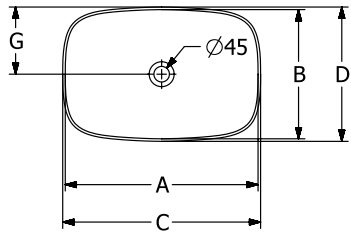

LOOP & FRIENDS SURFACE-MOUNTED WASHBASIN RECTANGLE

PRODUCT INFORMATION

Article title	Villeroy & Boch Loop & Friends Surface-mounted washbasin, 560 x 380 x 120 mm, Stone White CeramicPlus, without overflow, unpolished
Article number	4A4901RW
Assembly / Assembly type	Surface-mounted
Scope of delivery	1 x surface-mounted washbasin , 1 x fastening set 1 x cut-out template
Depth in mm	380
Width in mm	560
Height in mm	120
Interior depth	100
Collection	Loop & Friends
Suitable for	Wall-mounted tap fittings, Matching Villeroy&Boch furniture Tap fitting with raised base
Material	TitanCeram
surface	matt
Colour name	Stone White CeramicPlus
With overflow	No
Shape	Rectangle
Colour designation	Stone White
Antibacterial surface (with AntiBac)	No
Easy surface cleaning (CeramicPlus)	Yes
Underside of washbasin	unpolished
Number of bowls	1

TECHNICAL DRAWINGS

4A4901RW

4A4901RW

4A4901RW

	A	B	C	D	G	H	K	L	M
4A4900	545	365	560	380	190	700	120	580	10
4A4901	545	365	560	380	190	700	120	580	10
4A5000	610	410	630	430	215	710	120	580	9
4A5001	610	410	630	430	215	710	120	580	9

4A4901RW

	A	B	C	D	G	H	K	L	M
4A4900	545	365	560	380	190	700	120	580	100
4A4901	545	365	560	380	190	700	120	580	100
4A5000	610	410	630	430	215	710	120	580	95
4A5001	610	410	630	430	215	710	120	580	95