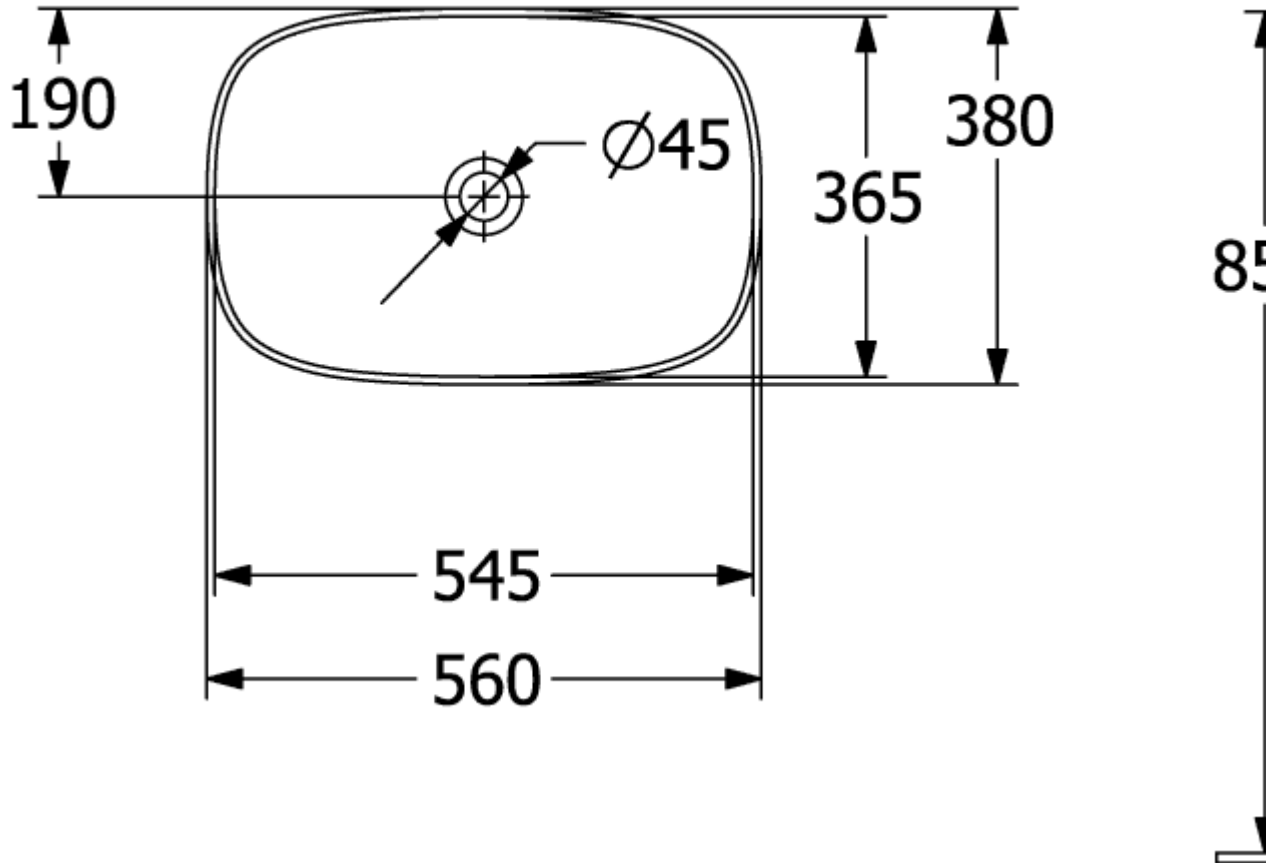

LOOP & FRIENDS SURFACE-MOUNTED WASHBASIN RECTANGLE

PRODUCT INFORMATION

Article title	Villeroy & Boch Loop & Friends Surface-mounted washbasin, 560 x 380 x 120 mm, Stone White CeramicPlus, without overflow, unpolished
Article number	4A4901RW
Assembly / Assembly type	Surface-mounted
Scope of delivery	1 x surface-mounted washbasin , 1 x fastening set 1 x cut-out template
Depth in mm	380
Width in mm	560
Height in mm	120
Interior depth	100
Collection	Loop & Friends
Suitable for	Wall-mounted tap fittings, Matching Villeroy&Boch furniture Tap fitting with raised base
Material	TitanCeram
surface	matt
Colour name	Stone White CeramicPlus
With overflow	No
Shape	Rectangle
Colour designation	Stone White
Antibacterial surface (with AntiBac)	No
Easy surface cleaning (CeramicPlus)	Yes
Underside of washbasin	unpolished
Number of bowls	1

TECHNICAL DRAWINGS

4A4901RW

4A4901RW

4A4901RW

	A	B	C	D	G	H	K	L	M
4A4900	545	365	560	380	190	700	120	580	10
4A4901	545	365	560	380	190	700	120	580	10
4A5000	610	410	630	430	215	710	120	580	9
4A5001	610	410	630	430	215	710	120	580	9

4A4901RW

	A	B	C	D	G	H	K	L	M
4A4900	545	365	560	380	190	700	120	580	100
4A4901	545	365	560	380	190	700	120	580	100
4A5000	610	410	630	430	215	710	120	580	95
4A5001	610	410	630	430	215	710	120	580	95