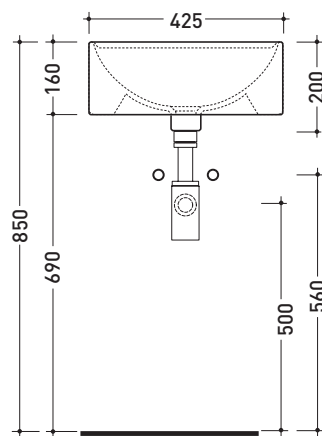

## 5050/42A Twin Set 42

Countertop single-hole basin 42 cm

•WITH OVERFLOW •WITH TAP LEDGE

Complements: **Line taps basin:** ONE - NOKÈ - FOLD - X1  
**Line accessories:** TWO - HOOP - NOKÈ - FOLD

Technical accessories: **Chrome siphon (SIFL/CR) - Telescopic chrome siphon (SIFL066)**  
**Stop & Go drain (PLSG)**  
**Ceramic Stop&Go drain (PLCE)**  
**Two piece set chrome tap filters (RF026)**

Package dim. 44 x 20 x 45 cm | Weight 13 kg | Pz. Pallet n° 30

UNI EN 14688 - CL20 Dop-No14688

vista zenitale / zenital view

vista zenitale / zenital view

vista frontale / frontal view

sezione longitudinale / section

sizes in mm

Please consider a 2% tolerance on indicated measurements

CERAMIC: glossy finish

matt finish

<http://www.ceramicaflaminia.it/en/products/322-twin>

©ceramicaflaminiaspa - All rights reserved. Unauthorized copying, publication, reproduction as well as partial reproduction are prohibited