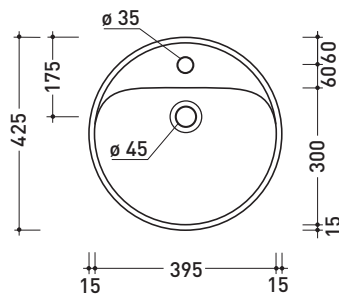

## 5050/42A Twin Set 42

Countertop single-hole basin 42 cm

•WITH OVERFLOW •WITH TAP LEDGE

Complements: **Line taps basin:** ONE - NOKÈ - FOLD - X1  
**Line accessories:** TWO - HOOP - NOKÈ - FOLD

Technical accessories: **Chrome siphon (SIFL/CR) - Telescopic chrome siphon (SIFL066)**  
**Stop & Go drain (PLSG)**  
**Ceramic Stop&Go drain (PLCE)**  
**Two piece set chrome tap filters (RF026)**

Package dim. 44 x 20 x 45 cm | Weight 13 kg | Pz. Pallet n° 30

UNI EN 14688 - CL20 Dop-No14688

vista zenitale / zenital view

vista zenitale / zenital view

vista frontale / frontal view

sezione longitudinale / section

sizes in mm

Please consider a 2% tolerance on indicated measurements

CERAMIC: glossy finish

matt finish

<http://www.ceramicaflaminia.it/en/products/322-twin>

©ceramicaflaminiaspa - All rights reserved. Unauthorized copying, publication, reproduction as well as partial reproduction are prohibited