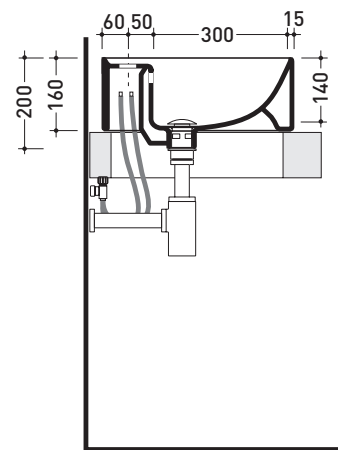

## 5050/42A Twin Set 42

Countertop single-hole basin 42 cm

•WITH OVERFLOW •WITH TAP LEDGE

Complements: **Line taps basin:** ONE - NOKÈ - FOLD - X1  
**Line accessories:** TWO - HOOP - NOKÈ - FOLD

Technical accessories: **Chrome siphon (SIFL/CR) - Telescopic chrome siphon (SIFL066)**  
**Stop & Go drain (PLSG)**  
**Ceramic Stop&Go drain (PLCE)**  
**Two piece set chrome tap filters (RF026)**

Package dim. 44 x 20 x 45 cm | Weight 13 kg | Pz. Pallet n° 30

UNI EN 14688 - CL20 Dop-No14688

vista zenitale / zenital view

vista zenitale / zenital view

vista frontale / frontal view

sezione longitudinale / section

sizes in mm

Please consider a 2% tolerance on indicated measurements

CERAMIC: glossy finish

matt finish

<http://www.ceramicaflaminia.it/en/products/322-twin>

©ceramicaflaminiaspa - All rights reserved. Unauthorized copying, publication, reproduction as well as partial reproduction are prohibited