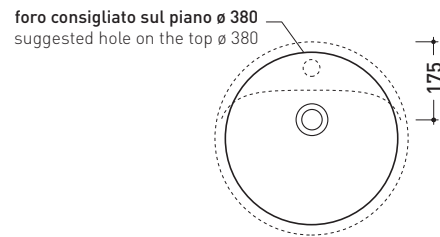

## 5050/42A Twin Set 42

Countertop single-hole basin 42 cm

•WITH OVERFLOW •WITH TAP LEDGE

Complements: **Line taps basin:** ONE - NOKÈ - FOLD - X1  
**Line accessories:** TWO - HOOP - NOKÈ - FOLD

Technical accessories: **Chrome siphon (SIFL/CR) - Telescopic chrome siphon (SIFL066)**  
**Stop & Go drain (PLSG)**  
**Ceramic Stop&Go drain (PLCE)**  
**Two piece set chrome tap filters (RF026)**

Package dim. 44 x 20 x 45 cm | Weight 13 kg | Pz. Pallet n° 30

UNI EN 14688 - CL20 Dop-No14688

vista zenitale / zenital view

vista zenitale / zenital view

vista frontale / frontal view

sezione longitudinale / section

sizes in mm

Please consider a 2% tolerance on indicated measurements

CERAMIC: glossy finish

matt finish

<http://www.ceramicaflaminia.it/en/products/322-twin>

©ceramicaflaminiaspa - All rights reserved. Unauthorized copying, publication, reproduction as well as partial reproduction are prohibited