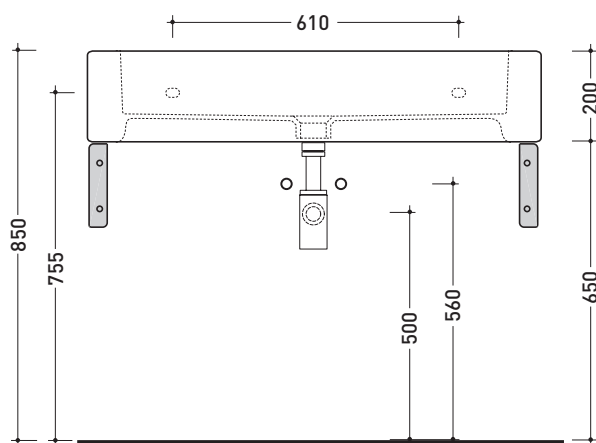

Acquagrande

➔ **FLAMINIA.**

design **GIULIO CAPPELLINI** and **ROBERTO PALOMBA** 1997

5051 Acquagrande 100

Countertop - wall hung basin 100 cm

•WITH OVERFLOW •ARRANGED FOR SEVEN HOLES TAP

Complements: **Couple brackets (AQ04)**
Bracket with towel holder (STUB100)
Line taps basin: ONE - NOKÉ - SI - FOLD - X1
Line accessories: TWO - HOOP - NOKÉ - FOLD

Package dim. 104 x 25 x 60 cm | Weight 57 kg | Pz. Pallet n° 8

CE UNI EN 14688 - CL20 Dop-No14688

vista zenitale / zenital view

vista frontale / frontal view

foro consigliato sul piano
suggested hole on the top

vista zenitale / zenital view

sezione longitudinale / section

art. AQ04 (OPTIONAL)
staffe di sostegno / supporting brackets

sizes in mm

Please consider a 2% tolerance on indicated measurements

CERAMIC: glossy finish