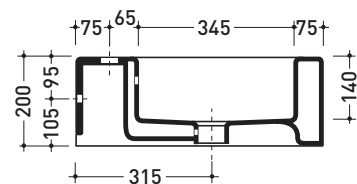

Package dim. 104 x 25 x 60 cm | Weight 57 kg | Pz. Pallet n° 8

CE UNI EN 14688 - CL20 Dop-No14688

vista zenitale / zenital view

vista frontale / frontal view

foro consigliato sul piano
suggested hole on the top

vista zenitale / zenital view

sezione longitudinale / section

art. AQ04 (OPTIONAL)
staffe di sostegno / supporting brackets

sizes in mm

Please consider a 2% tolerance on indicated measurements

CERAMIC: glossy finish