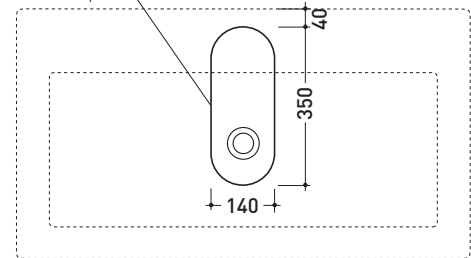

Package dim. 104 x 25 x 60 cm | Weight 57 kg | Pz. Pallet n° 8

CE UNI EN 14688 - CL20 Dop-No14688

vista zenitale / zenital view

vista frontale / frontal view

foro consigliato sul piano
suggested hole on the top

vista zenitale / zenital view

sezione longitudinale / section

art. AQ04 (OPTIONAL)
staffe di sostegno / supporting brackets

sizes in mm

Please consider a 2% tolerance on indicated measurements

CERAMIC: glossy finish