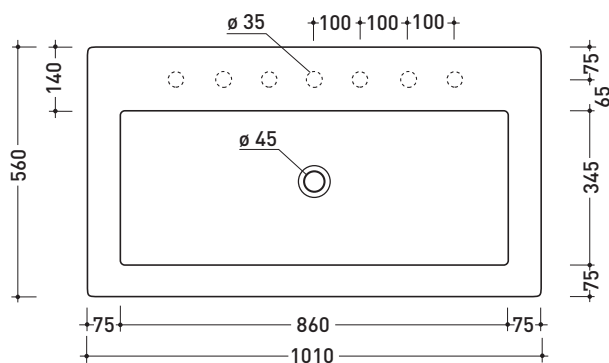

Acquagrande

➔ **FLAMINIA.**

design **GIULIO CAPPELLINI** and **ROBERTO PALOMBA** 1997

5051 Acquagrande 100

Countertop - wall hung basin 100 cm

•WITH OVERFLOW •ARRANGED FOR SEVEN HOLES TAP

Complements: **Couple brackets (AQ04)**
Bracket with towel holder (STUB100)
Line taps basin: ONE - NOKÉ - SI - FOLD - X1
Line accessories: TWO - HOOP - NOKÉ - FOLD

Package dim. 104 x 25 x 60 cm | Weight 57 kg | Pz. Pallet n° 8

CE UNI EN 14688 - CL20 Dop-No14688

vista zenitale / zenital view

vista frontale / frontal view

foro consigliato sul piano
suggested hole on the top

vista zenitale / zenital view

sezione longitudinale / section

art. AQ04 (OPTIONAL)
staffe di sostegno / supporting brackets

sizes in mm

Please consider a 2% tolerance on indicated measurements

CERAMIC: glossy finish