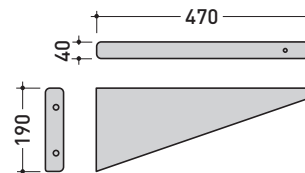

Package dim. 104 x 25 x 60 cm | Weight 57 kg | Pz. Pallet n° 8

CE UNI EN 14688 - CL20 Dop-No14688

vista zenitale / zenital view

vista frontale / frontal view

foro consigliato sul piano
suggested hole on the top

vista zenitale / zenital view

sezione longitudinale / section

art. AQ04 (OPTIONAL)
staffe di sostegno / supporting brackets

sizes in mm

Please consider a 2% tolerance on indicated measurements

CERAMIC: glossy finish