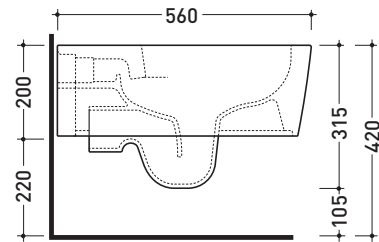

Technical accessories: **Universal fixing bracket for wall hung wc/bidet** (41/P)

Package dim. **58 x 36,5 x 36 cm** | Weight **21,5 kg** | Pz. Pallet n° **15**

UNI EN 997

Dop-No997

vista zenitale / zenital view

vista laterale / lateral view

sezione longitudinale / section

vista retro / back view

sizes in mm

Please consider a 2% tolerance on indicated measurements

CERAMIC: glossy finish

matt finish

METAL