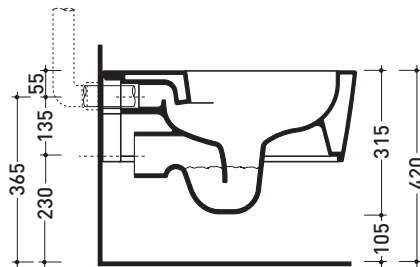

Technical accessories: **Universal fixing bracket for wall hung wc/bidet** (41/P)

Package dim. **58 x 36,5 x 36 cm** | Weight **21,5 kg** | Pz. Pallet n° **15**

UNI EN 997

Dop-No997

vista zenitale / zenital view

vista laterale / lateral view

sezione longitudinale / section

vista retro / back view

sizes in mm

Please consider a 2% tolerance on indicated measurements

CERAMIC: glossy finish

matt finish

METAL