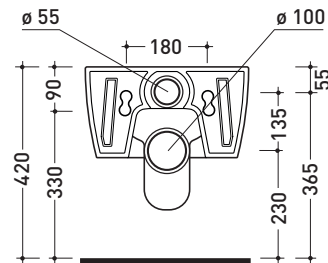

Technical accessories: **Universal fixing bracket for wall hung wc/bidet** (41/P)

Package dim. **58 x 36,5 x 36 cm** | Weight **21,5 kg** | Pz. Pallet n° **15**

UNI EN 997

Dop-No997

vista zenitale / zenital view

vista laterale / lateral view

sezione longitudinale / section

vista retro / back view

sizes in mm

Please consider a 2% tolerance on indicated measurements

CERAMIC: glossy finish

matt finish

METAL