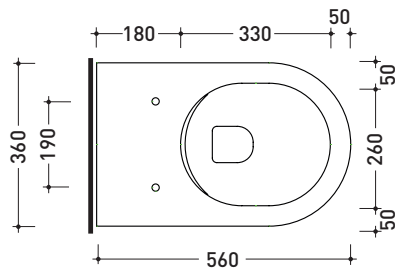

Technical accessories: **Universal fixing bracket for wall hung wc/bidet** (41/P)

Package dim. **58 x 36,5 x 36 cm** | Weight **21,5 kg** | Pz. Pallet n° **15**

UNI EN 997

Dop-No997

vista zenitale / zenital view

vista laterale / lateral view

sezione longitudinale / section

vista retro / back view

sizes in mm

Please consider a 2% tolerance on indicated measurements

CERAMIC: glossy finish

matt finish

METAL