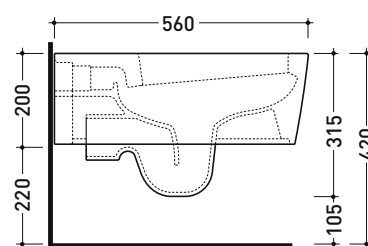

Technical accessories: Universal fixing bracket for wall hung wc/bidet (41/P)

Package dim. 58 x 36,5 x 36 cm | Weight 23,5 kg | Pz. Pallet n° 15

CE UNI EN 997

Dop-No997

FLAMINIA does not recommend combining this toilet model with rapid-flow/flushometer systems or traditional high tanks

vista zenitale / zenital view

vista laterale / lateral view

sezione longitudinale / section

vista retro / back view

sizes in mm

CERAMIC: glossy finish

white

Please consider a 2% tolerance on indicated measurements