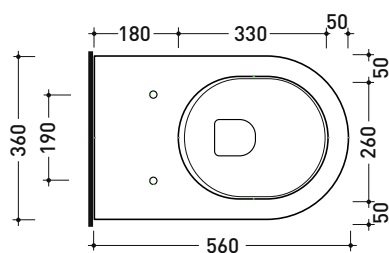

Technical accessories: Universal fixing bracket for wall hung wc/bidet (41/P)

Package dim. 58 x 36,5 x 36 cm | Weight 23,5 kg | Pz. Pallet n° 15

CE UNI EN 997

Dop-No997

FLAMINIA does not recommend combining this toilet model with rapid-flow/flushometer systems or traditional high tanks

vista zenitale / zenital view

vista laterale / lateral view

sezione longitudinale / section

vista retro / back view

sizes in mm

CERAMIC: glossy finish

white

Please consider a 2% tolerance on indicated measurements