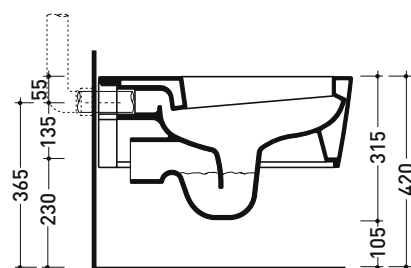

Technical accessories: Universal fixing bracket for wall hung wc/bidet (41/P)

Package dim. 58 x 36,5 x 36 cm | Weight 23,5 kg | Pz. Pallet n° 15

CE UNI EN 997

Dop-No997

FLAMINIA does not recommend combining this toilet model with rapid-flow/flushometer systems or traditional high tanks

vista zenitale / zenital view

vista laterale / lateral view

sezione longitudinale / section

vista retro / back view

sizes in mm

CERAMIC: glossy finish

white

Please consider a 2% tolerance on indicated measurements