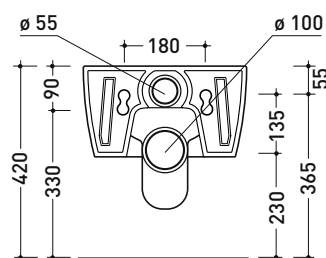

Technical accessories: Universal fixing bracket for wall hung wc/bidet (41/P)

Package dim. 58 x 36,5 x 36 cm | Weight 23,5 kg | Pz. Pallet n° 15

CE UNI EN 997

Dop-No997

FLAMINIA does not recommend combining this toilet model with rapid-flow/flushometer systems or traditional high tanks

vista zenitale / zenital view

vista laterale / lateral view

sezione longitudinale / section

vista retro / back view

sizes in mm

CERAMIC: glossy finish

white

Please consider a 2% tolerance on indicated measurements