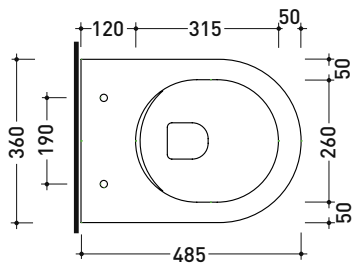

Technical accessories: Universal fixing bracket for wall hung wc/bidet (41/P)

Package dim. 58 x 36,5 x 36 cm | Weight 21 kg | Pz. Pallet n° 15

CE UNI EN 997

Dop-No997

FLAMINIA does not recommend combining this toilet model with rapid-flow/flushometer systems or traditional high tanks

vista zenitale / zenital view

vista laterale / lateral view

sezione longitudinale / section

vista retro / back view

sizes in mm

Please consider a 2% tolerance on indicated measurements

CERAMIC: glossy finish