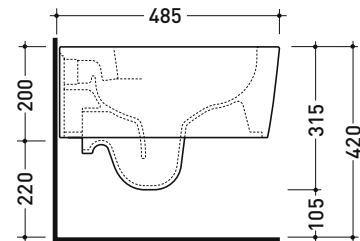

Technical accessories: Universal fixing bracket for wall hung wc/bidet (41/P)

Package dim. 58 x 36,5 x 36 cm | Weight 21 kg | Pz. Pallet n° 15

CE UNI EN 997

Dop-No997

FLAMINIA does not recommend combining this toilet model with rapid-flow/flushometer systems or traditional high tanks

vista zenitale / zenital view

vista laterale / lateral view

sezione longitudinale / section

vista retro / back view

sizes in mm

Please consider a 2% tolerance on indicated measurements

CERAMIC: glossy finish