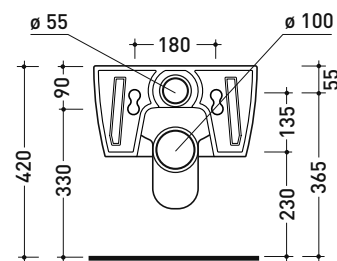

Technical accessories: Universal fixing bracket for wall hung wc/bidet (41/P)

Package dim. 58 x 36,5 x 36 cm | Weight 21 kg | Pz. Pallet n° 15

CE UNI EN 997

Dop-No997

FLAMINIA does not recommend combining this toilet model with rapid-flow/flushometer systems or traditional high tanks

vista zenitale / zenital view

vista laterale / lateral view

sezione longitudinale / section

vista retro / back view

sizes in mm

Please consider a 2% tolerance on indicated measurements

CERAMIC: glossy finish