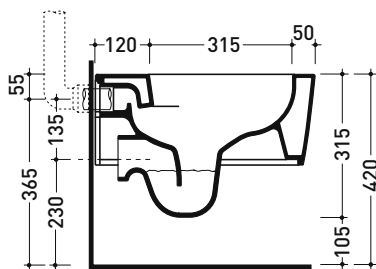

Technical accessories: Universal fixing bracket for wall hung wc/bidet (41/P)

Package dim. 58 x 36,5 x 36 cm | Weight 21 kg | Pz. Pallet n° 15

CE UNI EN 997

Dop-No997

FLAMINIA does not recommend combining this toilet model with rapid-flow/flushometer systems or traditional high tanks

vista zenitale / zenital view

vista laterale / lateral view

sezione longitudinale / section

vista retro / back view

sizes in mm

Please consider a 2% tolerance on indicated measurements

CERAMIC: glossy finish