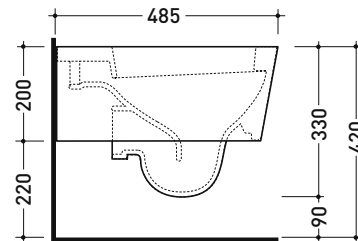

Technical accessories: Universal fixing bracket for wall hung wc/bidet (41/P)

Package dim. 58 x 36,5 x 36 cm | Weight 21 kg | Pz. Pallet n° 15

UNI EN 997

Dop-No997

FLAMINIA does not recommend combining this toilet model with rapid-flow/flushometer systems or traditional high tanks

vista zenitale / zenital view

vista laterale / lateral view

sezione longitudinale / section

vista retro / back view

sizes in mm

CERAMIC: glossy finish

white

Please consider a 2% tolerance on indicated measurements