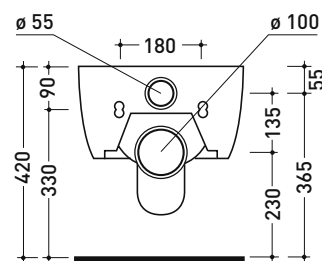

Technical accessories: Universal fixing bracket for wall hung wc/bidet (41/P)

Package dim. 58 x 36,5 x 36 cm | Weight 21 kg | Pz. Pallet n° 15

UNI EN 997

Dop-No997

FLAMINIA does not recommend combining this toilet model with rapid-flow/flushometer systems or traditional high tanks

vista zenitale / zenital view

vista laterale / lateral view

sezione longitudinale / section

vista retro / back view

sizes in mm

CERAMIC: glossy finish

white

Please consider a 2% tolerance on indicated measurements