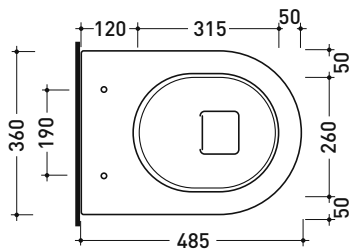

Technical accessories: Universal fixing bracket for wall hung wc/bidet (41/P)

Package dim. 58 x 36,5 x 36 cm | Weight 21 kg | Pz. Pallet n° 15

UNI EN 997

Dop-No997

FLAMINIA does not recommend combining this toilet model with rapid-flow/flushometer systems or traditional high tanks

vista zenitale / zenital view

vista laterale / lateral view

sezione longitudinale / section

vista retro / back view

sizes in mm

CERAMIC: glossy finish

white

Please consider a 2% tolerance on indicated measurements