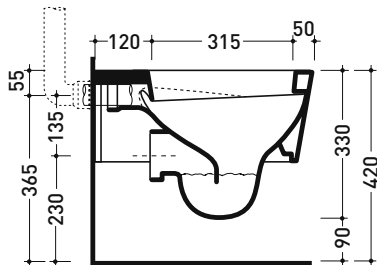

Technical accessories: Universal fixing bracket for wall hung wc/bidet (41/P)

Package dim. 58 x 36,5 x 36 cm | Weight 21 kg | Pz. Pallet n° 15

UNI EN 997

Dop-No997

FLAMINIA does not recommend combining this toilet model with rapid-flow/flushometer systems or traditional high tanks

vista zenitale / zenital view

vista laterale / lateral view

sezione longitudinale / section

vista retro / back view

sizes in mm

CERAMIC: glossy finish

white

Please consider a 2% tolerance on indicated measurements