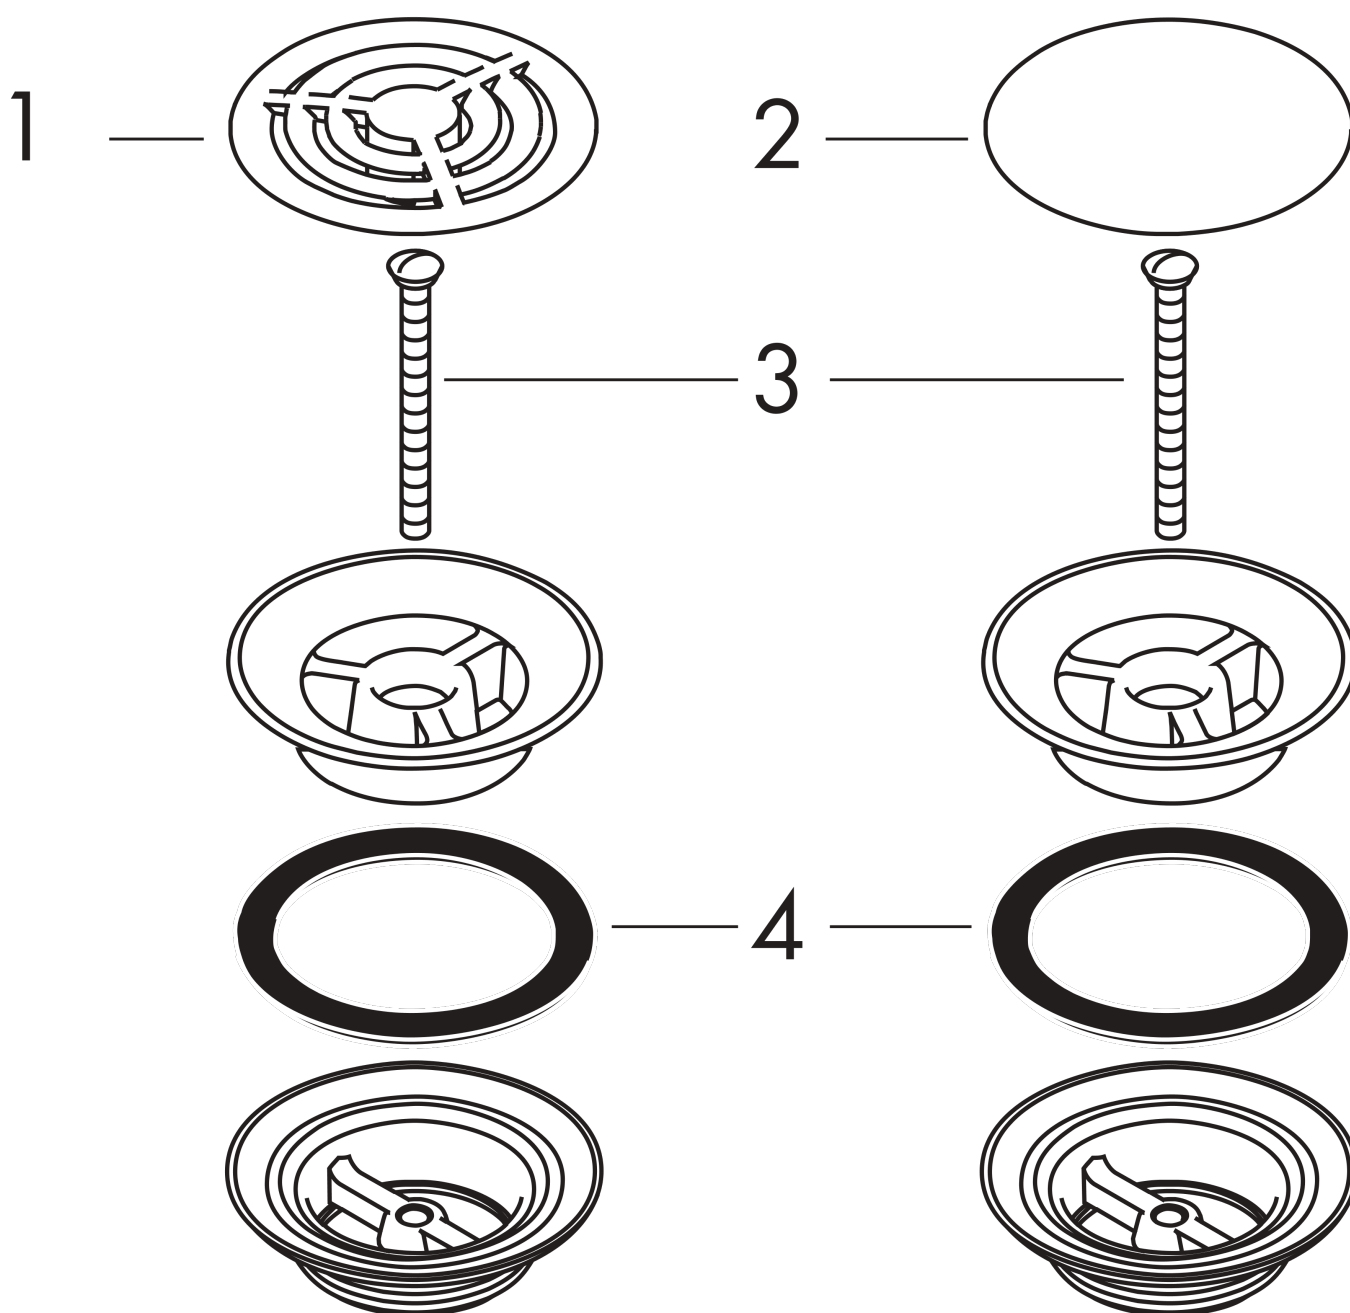

Waste set non-closing for washbasins

Surfaces: **Chrome** Article Number: **51301000**

Product image

Scale drawing

Waste set non-closing for washbasins
Surfaces: **Chrome** Article Number: **51301000**

Exploded Drawing

Year of production: >10/17

Waste set non-closing for washbasins
 Surfaces: **Chrome** Article Number: **51301000**

Spare part list

Year of production: >10/17

Pos.		Article Number	Price	PU
1	strainer plate	92091000	-	1
2	cover	97141000	-	1
3	screw	98000000	-	1
4	form ring	96361000	-	1