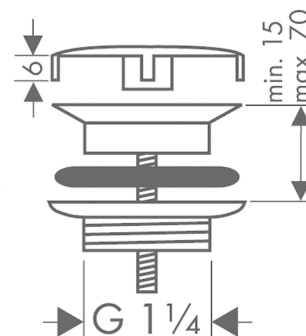

Waste set non-closing for washbasins

Surfaces: **Chrome** Article Number: **51301000**

Product image

Scale drawing

Waste set non-closing for washbasins
Surfaces: **Chrome** Article Number: **51301000**

Exploded Drawing

Year of production: >10/17

Waste set non-closing for washbasins
 Surfaces: **Chrome** Article Number: **51301000**

Spare part list

Year of production: >10/17

Pos.		Article Number	Price	PU
1	strainer plate	92091000	-	1
2	cover	97141000	-	1
3	screw	98000000	-	1
4	form ring	96361000	-	1