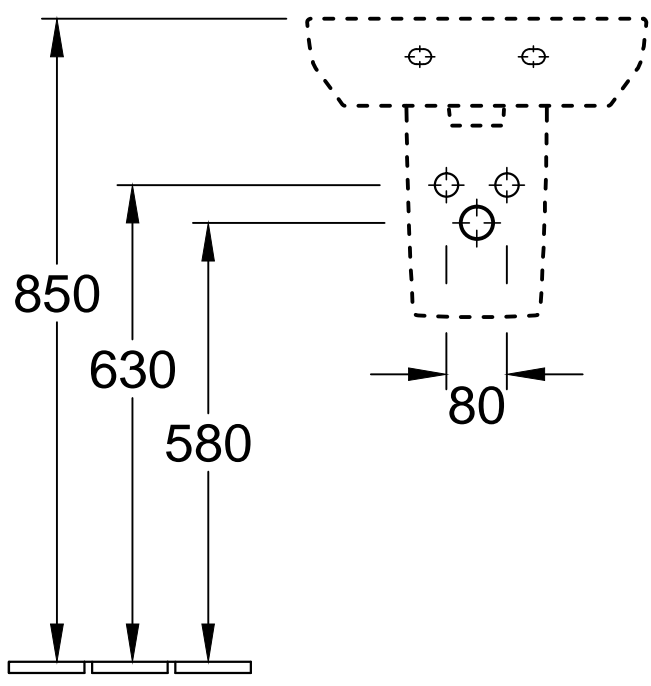

5243 00  
Position pedestal to  
determine Cx

5222 00 + 9219 88 Easy Access

Designation		<b>Villeroy&amp;Boch</b>			
SENTIQUE					
5322 45 / 46 - Handwashbasin					
5222 00 - Trap cover		This drawing may not be copied or passed on to third parties or competitive companies without our permission. Villeroy & Boch accepts no liability whatsoever for these data and technical drawings. Other parties use them at their own risk. The dimensions indicated are not binding. Villeroy & Boch reserves the right to make product changes.			
5243 00 - Pedestal					
Altered:				Approved by:	DM
				Date:	20.05.2015
		Signed:	NB		
		Date:	04.2015		