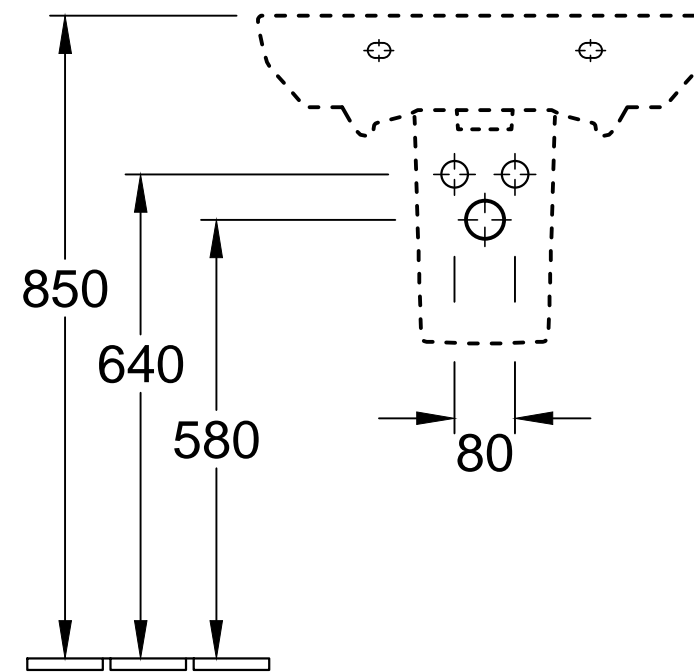

5243 00
Position pedestal to
determine Cx

5244 00

Designation		Villeroy & Boch <small>This drawing may not be copied or passed on to third parties or competitive companies without our permission. Villeroy & Boch accepts no liability whatsoever for these data and technical drawings. Other parties use them at their own risk. The dimensions indicated are not binding. Villeroy & Boch reserves the right to make product changes.</small>	
SENTIQUE 5143 60 / 61 - Washbasin 5244 00 - Trap cover 5243 00 - Pedestal			
Altered:	09.05.2017		
		Date:	16.12.2009
		Signed:	NB
		Date:	11. 2009