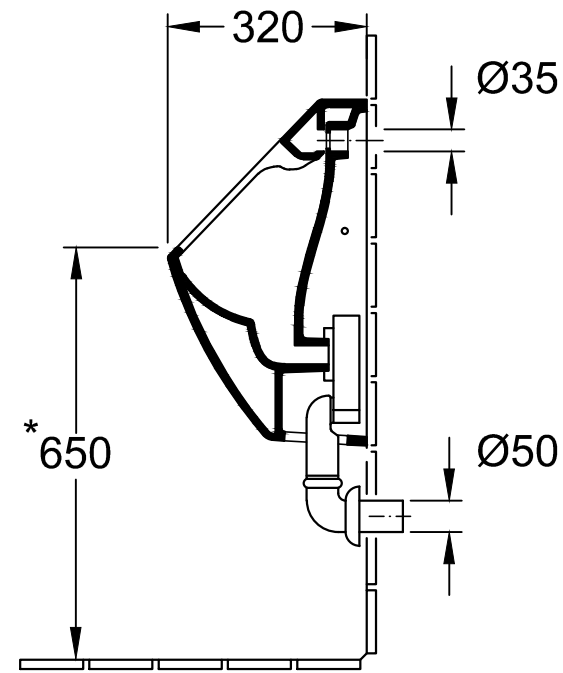

\* We recommend installation at a height suitable for the average user!

\* We recommend installation at a height suitable for the average user!

Designation		<b>VENTICELLO</b>		<b>Villeroy&amp;Boch</b>
		5504 R0 / 5504 R1 - Urinal		
Altered:	22.08.2017	Approved by:	SW	This drawing may not be copied or passed on to third parties or competitive companies without our permission. Villeroy & Boch accepts no liability whatsoever for these data and technical drawings. Other parties use them at their own risk. The dimensions indicated are not binding. Villeroy & Boch reserves the right to make product changes.
		Date:	01.03.2017	
		Signed:	MHK	
		Date:	05.2016	