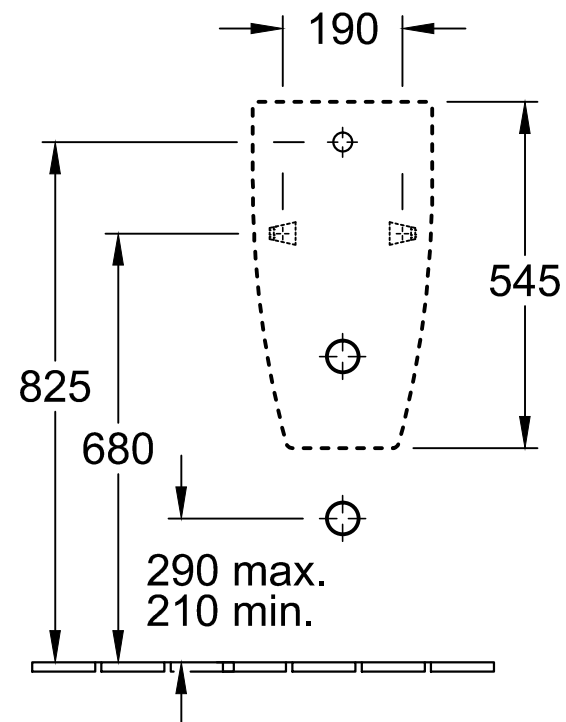

\* We recommend installation at a height suitable for the average user!

\* We recommend installation at a height suitable for the average user!

Designation		<b>VENTICELLO</b>		<b>Villeroy&amp;Boch</b>
		5504 R0 / 5504 R1 - Urinal		
Altered:	22.08.2017	Approved by:	SW	This drawing may not be copied or passed on to third parties or competitive companies without our permission. Villeroy & Boch accepts no liability whatsoever for these data and technical drawings. Other parties use them at their own risk. The dimensions indicated are not binding. Villeroy & Boch reserves the right to make product changes.
		Date:	01.03.2017	
		Signed:	MHK	
		Date:	05.2016	