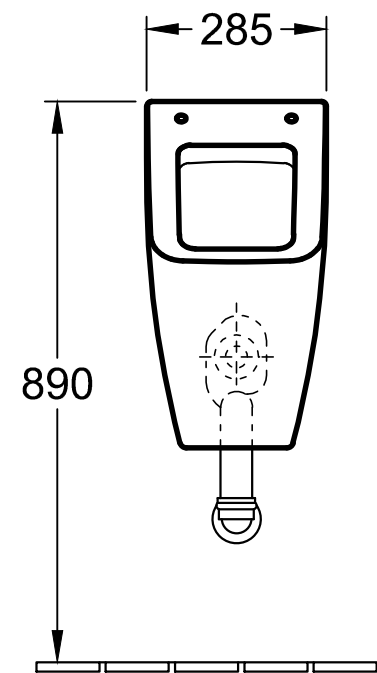

\* We recommend installation at a height suitable for the average user!

\* We recommend installation at a height suitable for the average user!

Designation		<b>VENTICELLO</b>		<b>Villeroy&amp;Boch</b>
		5504 R0 / 5504 R1 - Urinal		
Altered:	22.08.2017	Approved by:	SW	This drawing may not be copied or passed on to third parties or competitive companies without our permission. Villeroy & Boch accepts no liability whatsoever for these data and technical drawings. Other parties use them at their own risk. The dimensions indicated are not binding. Villeroy & Boch reserves the right to make product changes.
		Date:	01.03.2017	
		Signed:	MHK	
		Date:	05.2016	