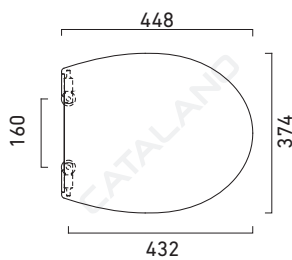

COPRIVASO SOFT-CLOSE

CATALANO
THE ESSENCE OF CERAMICS

cod. 5NLV5STF00

Sedile soft-close in resina inalterabile.
Soft-close Seat-cover made of unalterable resin.
Abattant soft-close en résine inaltérable.