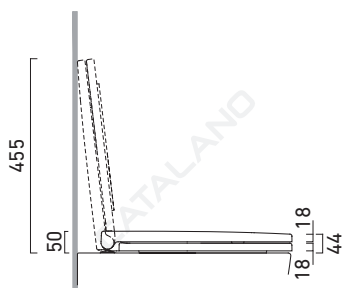

COPRIVASO SOFT-CLOSE

CATALANO
THE ESSENCE OF CERAMICS

cod. 5NLV5STF00

Sedile soft-close in resina inalterabile.
Soft-close Seat-cover made of unalterable resin.
Abattant soft-close en résine inaltérable.