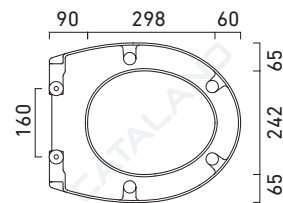

COPRIVASO SOFT-CLOSE

CATALANO
THE ESSENCE OF CERAMICS

cod. 5NLV5STF00

Sedile soft-close in resina inalterabile.
Soft-close Seat-cover made of unalterable resin.
Abattant soft-close en résine inaltérable.