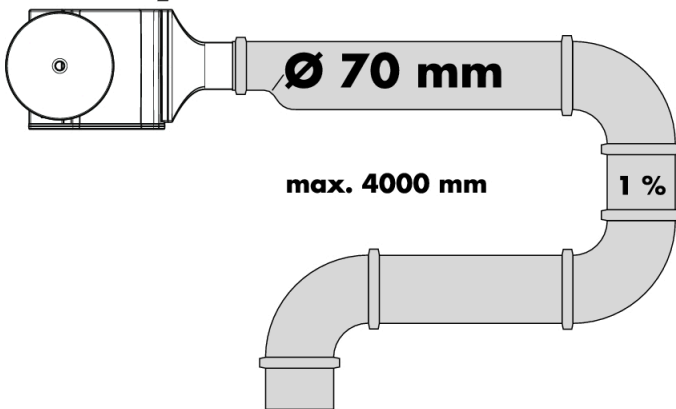

Raindrain

Complete set waste set 90 XXL

Surfaces: **Chrome** Article Number: **60067000**

Description

product features

- consists of: basic set, finish set
- suitable for shower trays with Ø 90 mm waste outlet
- drainage capacity 51 l/min at 15 mm water level
- waste pipe Ø 50 mm
- stainless steel finish set
- opening for cleaning

Product image

Scale drawing

Raindrain
 Complete set waste set 90 XXL
 Surfaces: **Chrome** Article Number: 60067000

Installation examples

DIN EN 274
52 l/min

DIN EN 274
51 l/min

DIN EN 12056
52 l/min

DIN EN 12056
41 l/min

Raindrain

Complete set waste set 90 XXL

Surfaces: **Chrome** Article Number: **60067000**

Exploded Drawing

Year of production: >04/08

Raindrain

Complete set waste set 90 XXL

Surfaces: **Chrome** Article Number: **60067000**