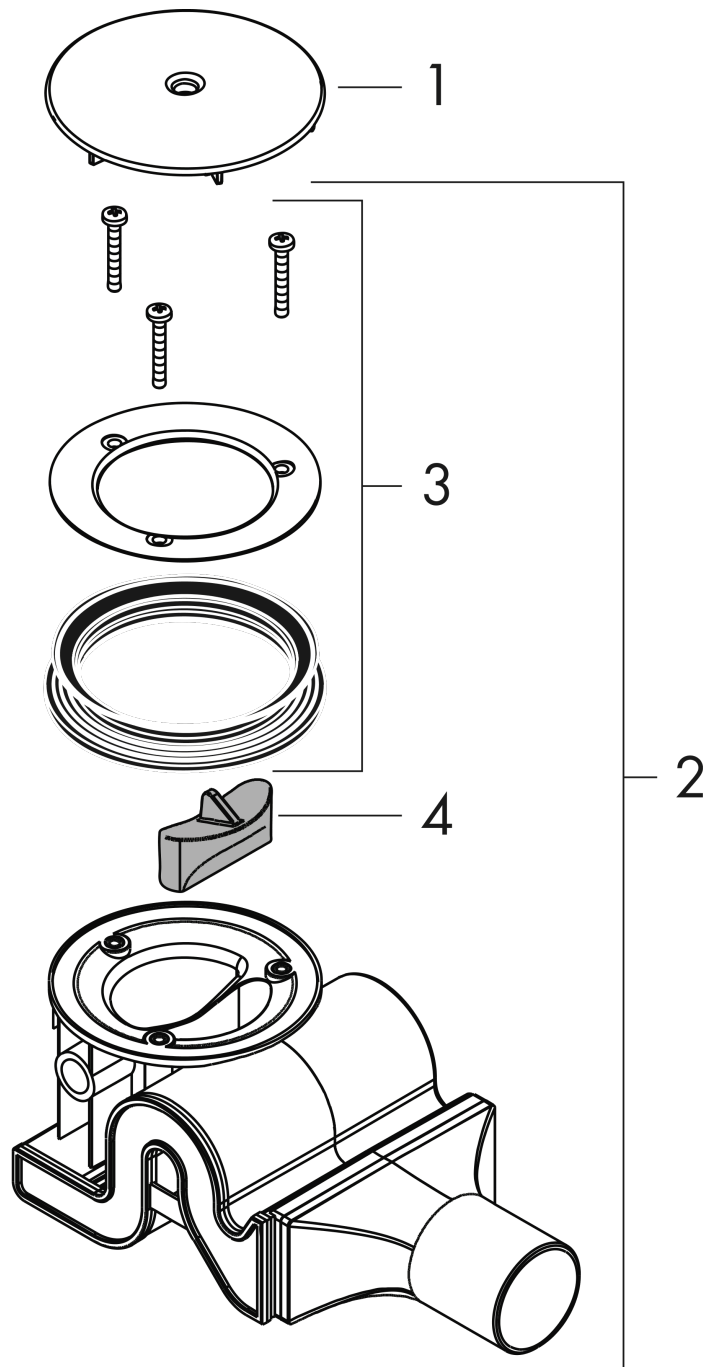

Raindrain

Complete set waste set 90 XXL

Surfaces: **Chrome** Article Number: **60067000**

Description

product features

- consists of: basic set, finish set
- suitable for shower trays with Ø 90 mm waste outlet
- drainage capacity 51 l/min at 15 mm water level
- waste pipe Ø 50 mm
- stainless steel finish set
- opening for cleaning

Product image

Scale drawing

Raindrain
 Complete set waste set 90 XXL
 Surfaces: **Chrome** Article Number: 60067000

Installation examples

DIN EN 274
52 l/min

DIN EN 274
51 l/min

DIN EN 12056
52 l/min

DIN EN 12056
41 l/min

Raindrain

Complete set waste set 90 XXL

Surfaces: **Chrome** Article Number: **60067000**

Exploded Drawing

Year of production: >04/08

Raindrain

Complete set waste set 90 XXL

Surfaces: **Chrome** Article Number: **60067000**

Spare part list

Year of production: >04/08

Pos.	Description	Article Number	Price	PU
1	Finish set	60066000	-	1
2	concealed item	60065180	-	1
3	sealing set	92733000	-	1
4	plug	92734000	-	1