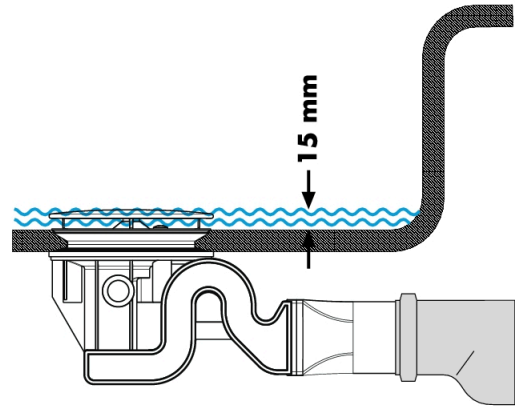

Raindrain

Complete set waste set 90 XXL

Surfaces: **Chrome** Article Number: **60067000**

Description

product features

- consists of: basic set, finish set
- suitable for shower trays with Ø 90 mm waste outlet
- drainage capacity 51 l/min at 15 mm water level
- waste pipe Ø 50 mm
- stainless steel finish set
- opening for cleaning

Product image

Scale drawing

Raindrain
 Complete set waste set 90 XXL
 Surfaces: **Chrome** Article Number: 60067000

Installation examples

DIN EN 274
52 l/min

DIN EN 274
51 l/min

DIN EN 12056
52 l/min

DIN EN 12056
41 l/min

Raindrain

Complete set waste set 90 XXL

Surfaces: **Chrome** Article Number: **60067000**

Exploded Drawing

Year of production: >04/08

Raindrain

Complete set waste set 90 XXL

Surfaces: **Chrome** Article Number: **60067000**

Spare part list

Year of production: >04/08

Pos.	Description	Article Number	Price	PU
1	Finish set	60066000	-	1
2	concealed item	60065180	-	1
3	sealing set	92733000	-	1
4	plug	92734000	-	1