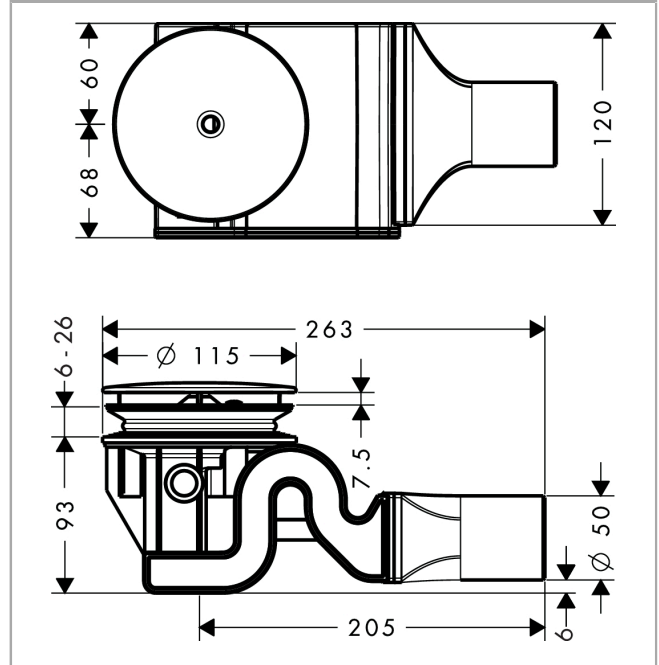

Raindrain

Complete set waste set 90 XXL

Surfaces: **Chrome** Article Number: **60067000**

Description

product features

- consists of: basic set, finish set
- suitable for shower trays with Ø 90 mm waste outlet
- drainage capacity 51 l/min at 15 mm water level
- waste pipe Ø 50 mm
- stainless steel finish set
- opening for cleaning

Product image

Scale drawing

Raindrain
 Complete set waste set 90 XXL
 Surfaces: **Chrome** Article Number: 60067000

Installation examples

DIN EN 274
52 l/min

DIN EN 274
51 l/min

DIN EN 12056
52 l/min

DIN EN 12056
41 l/min

Raindrain

Complete set waste set 90 XXL

Surfaces: **Chrome** Article Number: **60067000**

Exploded Drawing

Year of production: >04/08

Raindrain

Complete set waste set 90 XXL

Surfaces: **Chrome** Article Number: **60067000**

Spare part list

Year of production: >04/08

Pos.	Description	Article Number	Price	PU
1	Finish set	60066000	-	1
2	concealed item	60065180	-	1
3	sealing set	92733000	-	1
4	plug	92734000	-	1