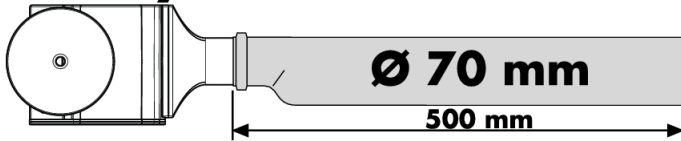

Raindrain

Complete set waste set 90 XXL

Surfaces: **Chrome** Article Number: **60067000**

Description

product features

- consists of: basic set, finish set
- suitable for shower trays with Ø 90 mm waste outlet
- drainage capacity 51 l/min at 15 mm water level
- waste pipe Ø 50 mm
- stainless steel finish set
- opening for cleaning

Product image

Scale drawing

Raindrain
 Complete set waste set 90 XXL
 Surfaces: **Chrome** Article Number: 60067000

Installation examples

DIN EN 274
52 l/min

DIN EN 274
51 l/min

DIN EN 12056
52 l/min

DIN EN 12056
41 l/min

Raindrain

Complete set waste set 90 XXL

Surfaces: **Chrome** Article Number: **60067000**

Exploded Drawing

Year of production: >04/08

Raindrain

Complete set waste set 90 XXL

Surfaces: **Chrome** Article Number: **60067000**