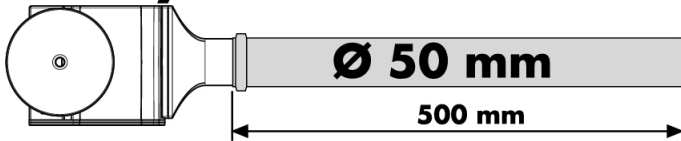

Raindrain

Complete set waste set 90 XXL

Surfaces: **Chrome** Article Number: **60067000**

Description

product features

- consists of: basic set, finish set
- suitable for shower trays with Ø 90 mm waste outlet
- drainage capacity 51 l/min at 15 mm water level
- waste pipe Ø 50 mm
- stainless steel finish set
- opening for cleaning

Product image

Scale drawing

Raindrain
 Complete set waste set 90 XXL
 Surfaces: **Chrome** Article Number: 60067000

Installation examples

DIN EN 274
52 l/min

DIN EN 274
51 l/min

DIN EN 12056
52 l/min

DIN EN 12056
41 l/min

Raindrain

Complete set waste set 90 XXL

Surfaces: **Chrome** Article Number: **60067000**

Exploded Drawing

Year of production: >04/08

Raindrain

Complete set waste set 90 XXL

Surfaces: **Chrome** Article Number: **60067000**