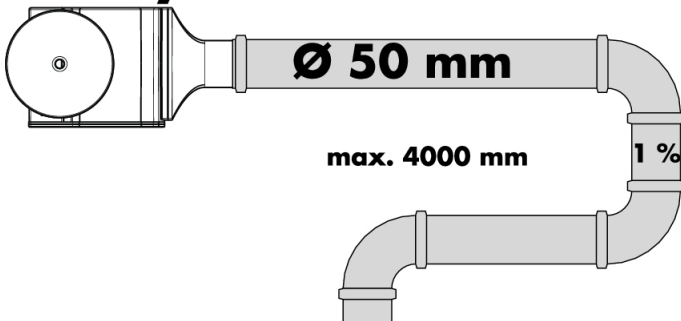

Raindrain

Complete set waste set 90 XXL

Surfaces: **Chrome** Article Number: **60067000**

Description

product features

- consists of: basic set, finish set
- suitable for shower trays with Ø 90 mm waste outlet
- drainage capacity 51 l/min at 15 mm water level
- waste pipe Ø 50 mm
- stainless steel finish set
- opening for cleaning

Product image

Scale drawing

Raindrain
 Complete set waste set 90 XXL
 Surfaces: **Chrome** Article Number: 60067000

Installation examples

DIN EN 274
52 l/min

DIN EN 274
51 l/min

DIN EN 12056
52 l/min

DIN EN 12056
41 l/min

Raindrain

Complete set waste set 90 XXL

Surfaces: **Chrome** Article Number: **60067000**

Exploded Drawing

Year of production: >04/08

Raindrain

Complete set waste set 90 XXL

Surfaces: **Chrome** Article Number: **60067000**