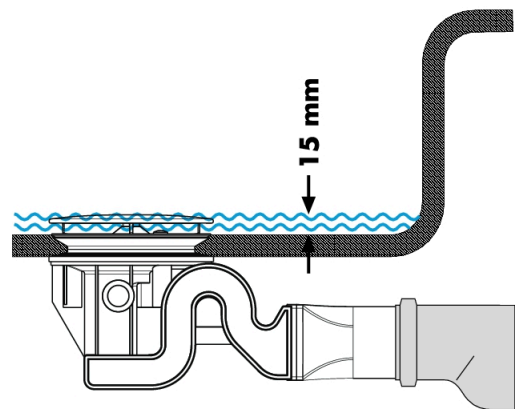

Raindrain

Complete set waste set 90 XXL

Surfaces: **Chrome** Article Number: **60067000**

Description

product features

- consists of: basic set, finish set
- suitable for shower trays with Ø 90 mm waste outlet
- drainage capacity 51 l/min at 15 mm water level
- waste pipe Ø 50 mm
- stainless steel finish set
- opening for cleaning

Product image

Scale drawing

Raindrain
 Complete set waste set 90 XXL
 Surfaces: **Chrome** Article Number: 60067000

Installation examples

DIN EN 274
52 l/min

DIN EN 274
51 l/min

DIN EN 12056
52 l/min

DIN EN 12056
41 l/min

Raindrain

Complete set waste set 90 XXL

Surfaces: **Chrome** Article Number: **60067000**

Exploded Drawing

Year of production: >04/08

Raindrain

Complete set waste set 90 XXL

Surfaces: **Chrome** Article Number: **60067000**

Spare part list

Year of production: >04/08

Pos.	Description	Article Number	Price	PU
1	Finish set	60066000	-	1
2	concealed item	60065180	-	1
3	sealing set	92733000	-	1
4	plug	92734000	-	1