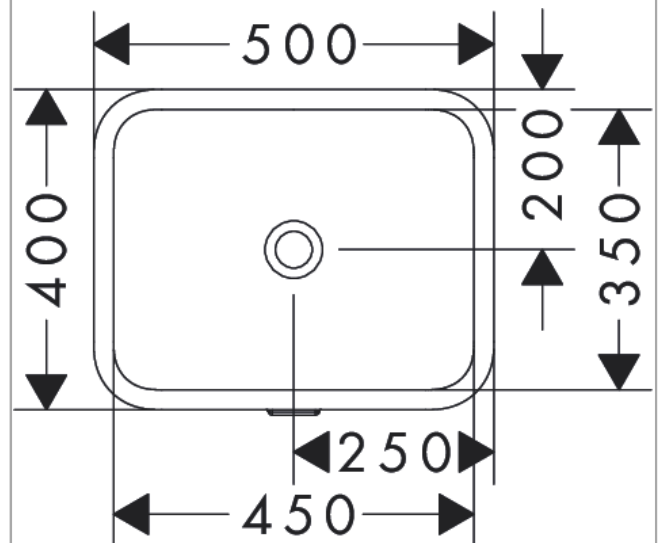

**Xuniva Q**  
**Undercounter basin 450/350 without tap hole with overflow**  
 Finish: **White** Article Number: **60154450**

**Description**

**product features**

- material: ceramic
- basin inner height: 130 mm
- degree of gloss: glossy
- without tap hole
- with overflow
- without shelf
- without waste set
- installation type: undercounter
- with mounting material
- overflow class: CL25

**Design awards**

**Product image**

**Scale drawing**

**Xuniva Q**  
**Undercounter basin 450/350 without tap hole with overflow**  
 Finish: **White** Article Number: **60154450**

Installation examples