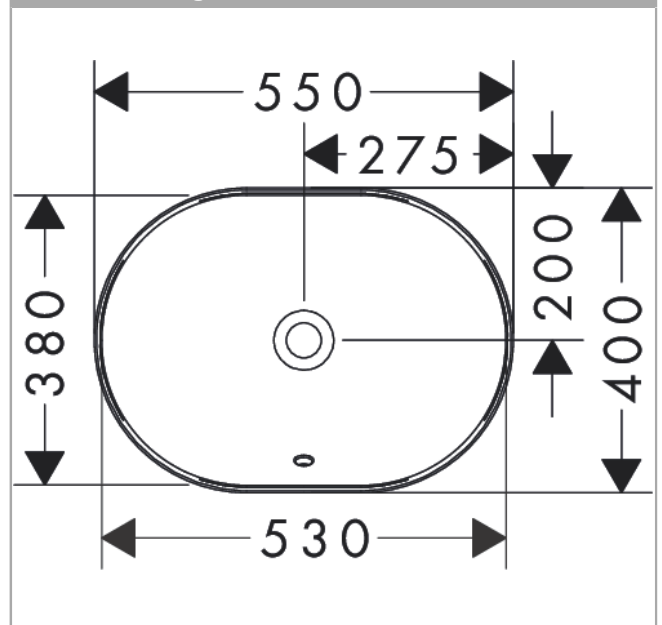

Xuniva U
Above counter basin 550/400 without tap hole with overflow
 Finish: **White** Article Number: **60157450**

Description

product features

- material: ceramic
- basin inner height: 130 mm
- degree of gloss: glossy
- without tap hole
- with overflow
- without shelf
- without waste set
- installation type: built-in
- overflow class: CL25

Design awards

Product image

Scale drawing

Xuniva U
 Above counter basin 550/400 without tap hole with overflow
 Finish: White Article Number: 60157450

Installation examples