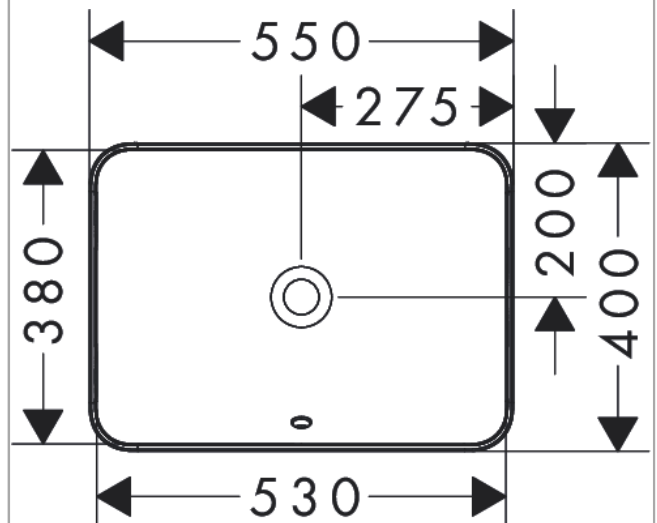

**Xuniva Q**  
**Above counter basin 550/400 without tap hole with overflow**  
 Finish: **White** Article Number: **60158450**

**Description**

**product features**

- material: ceramic
- basin inner height: 130 mm
- degree of gloss: glossy
- without tap hole
- with overflow
- without shelf
- without waste set
- installation type: built-in
- overflow class: CL25

**Design awards**

**Product image**

**Scale drawing**

Xuniva Q  
 Above counter basin 550/400 without tap hole with overflow  
 Finish: White Article Number: 60158450

Installation examples