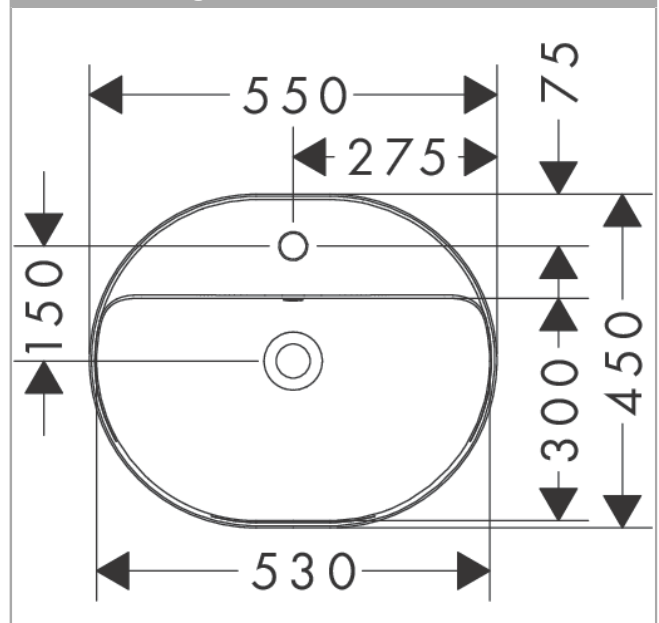

Xuniva U
Above counter basin 550/450 with tap hole and overflow
 Finish: **White** Article Number: **60161450**

Description

product features

- material: ceramic
- basin inner height: 130 mm
- degree of gloss: glossy
- with one tap hole
- with overflow
- without shelf
- without waste set
- installation type: built-in
- overflow class: CL25

Design awards

Product image

Scale drawing

Xuniva U
 Above counter basin 550/450 with tap hole and overflow
 Finish: White Article Number: 60161450

Installation examples