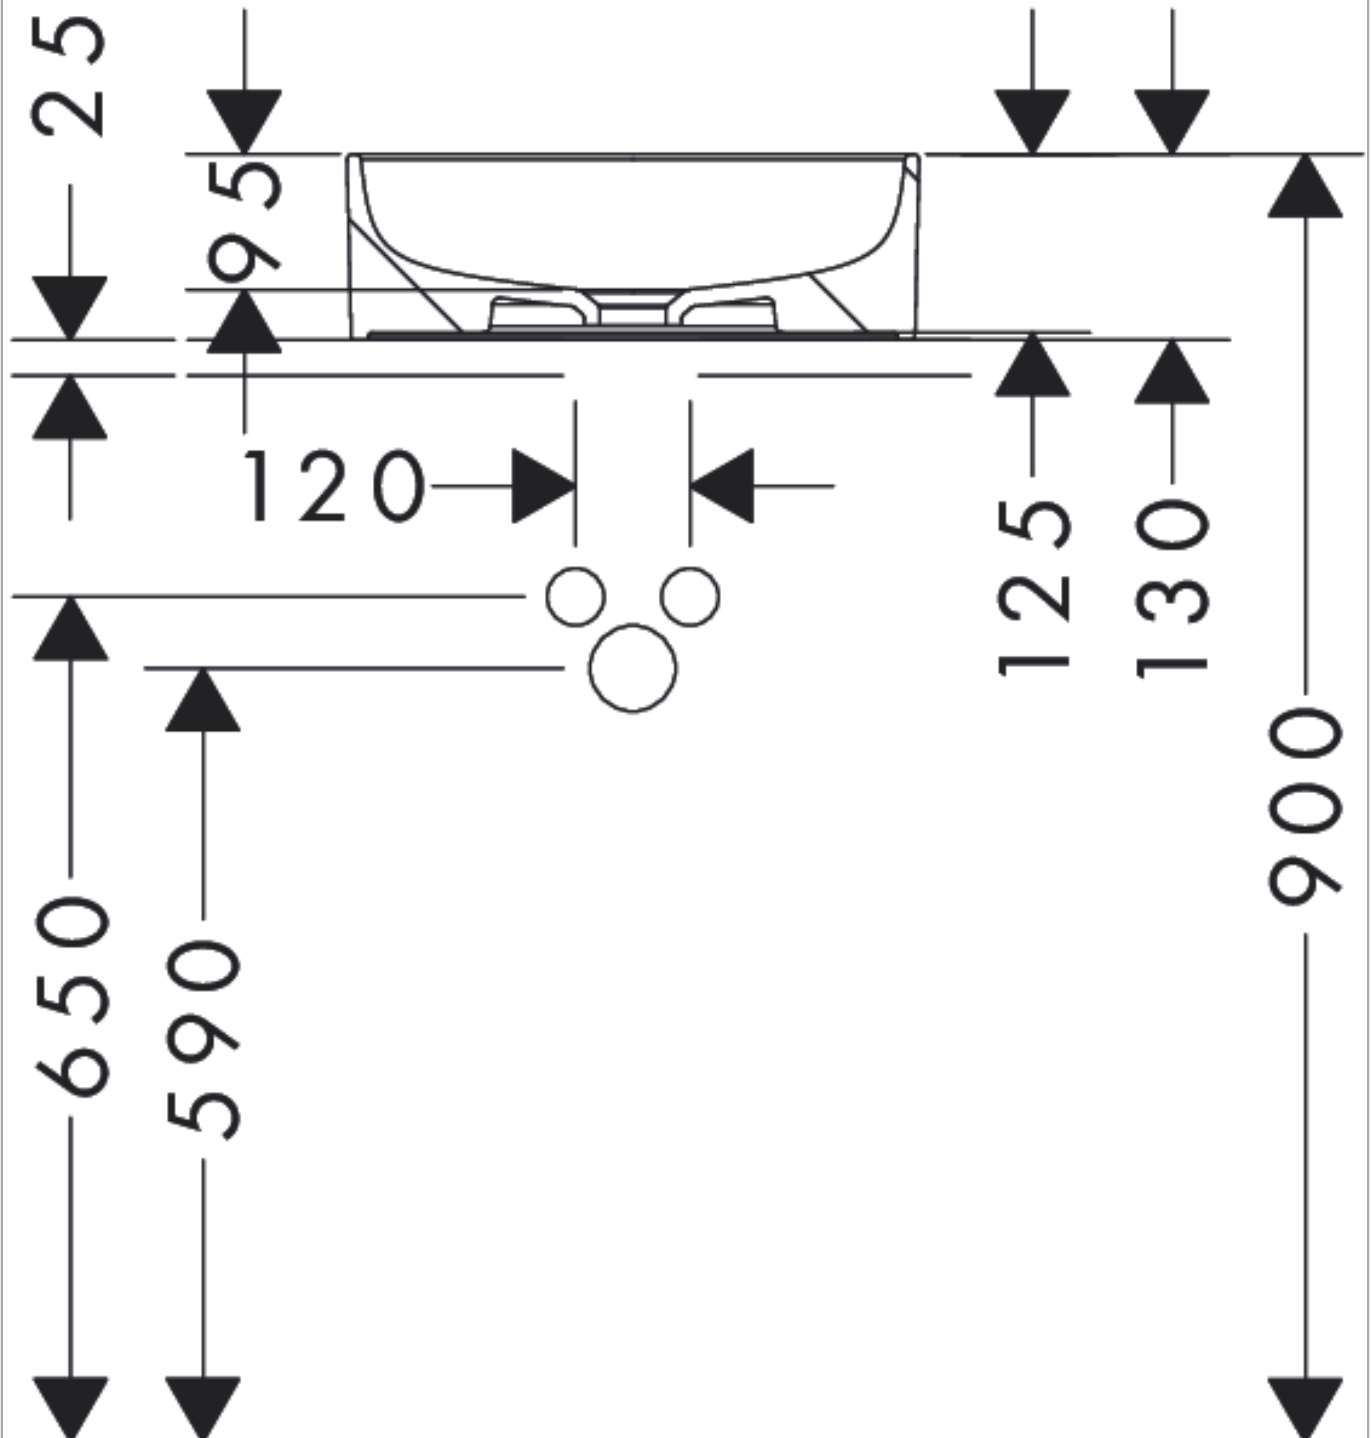

Xuniva S**Wash bowl 400/400 without tap hole and overflow**Finish: **White** Article Number: **60164450****Description****product features**

- material: ceramic
- basin inner height: 95 mm
- degree of gloss: glossy
- without tap hole
- without overflow
- without shelf
- without waste set
- installation type: built-on
- with mounting material
- overflow class: CL00

Design awards**Product image****Scale drawing**

Xuniva S
 Wash bowl 400/400 without tap hole and overflow
 Finish: **White** Article Number: **60164450**

Installation examples

Xuniva S
Wash bowl 400/400 without tap hole and overflow
 Finish: **White** Article Number: **60164450**

Exploded Drawing

Year of production: >06/23

Xuniva S
Wash bowl 400/400 without tap hole and overflow
 Finish: **White** Article Number: **60164450**

Spare part list

Year of production: >06/23

Pos.	Description	Article Number	PC	PU
1	mounting kit	94633006	1	1