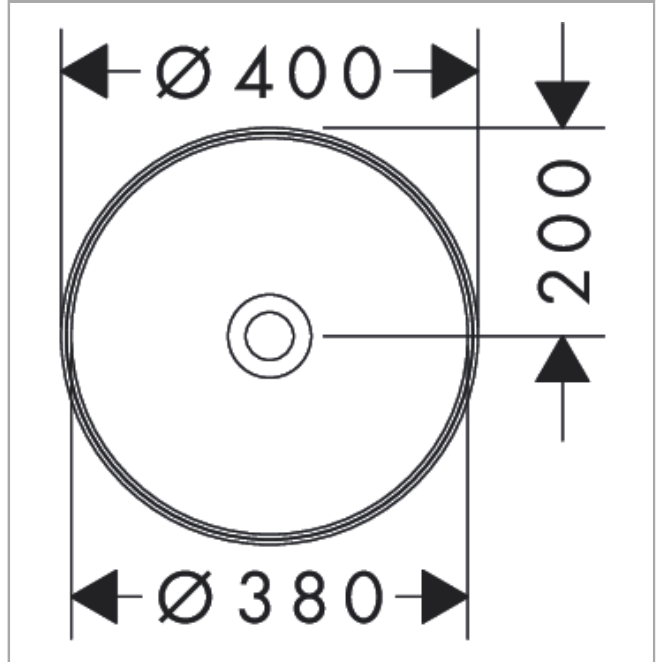

Xuniva S**Wash bowl 400/400 without tap hole and overflow**Finish: **White** Article Number: **60164450****Description****product features**

- material: ceramic
- basin inner height: 95 mm
- degree of gloss: glossy
- without tap hole
- without overflow
- without shelf
- without waste set
- installation type: built-on
- with mounting material
- overflow class: CL00

Design awards**Product image****Scale drawing**

Xuniva S
 Wash bowl 400/400 without tap hole and overflow
 Finish: **White** Article Number: **60164450**

Installation examples

Xuniva S
Wash bowl 400/400 without tap hole and overflow
 Finish: **White** Article Number: **60164450**

Exploded Drawing

Year of production: >06/23

Xuniva S
Wash bowl 400/400 without tap hole and overflow
 Finish: **White** Article Number: **60164450**

Spare part list

Year of production: >06/23

Pos.	Description	Article Number	PC	PU
1	mounting kit	94633006	1	1