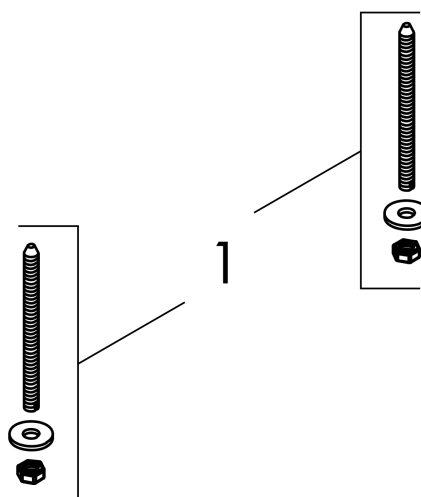

Xuniva S**Wash bowl 400/400 without tap hole and overflow**Finish: **White** Article Number: **60164450****Description****product features**

- material: ceramic
- basin inner height: 95 mm
- degree of gloss: glossy
- without tap hole
- without overflow
- without shelf
- without waste set
- installation type: built-on
- with mounting material
- overflow class: CL00

Design awards**Product image****Scale drawing**

Xuniva S
 Wash bowl 400/400 without tap hole and overflow
 Finish: **White** Article Number: **60164450**

Installation examples

Xuniva S
Wash bowl 400/400 without tap hole and overflow
 Finish: **White** Article Number: **60164450**

Exploded Drawing

Year of production: >06/23

Xuniva S
Wash bowl 400/400 without tap hole and overflow
 Finish: **White** Article Number: **60164450**

Spare part list

Year of production: >06/23

Pos.	Description	Article Number	PC	PU
1	mounting kit	94633006	1	1