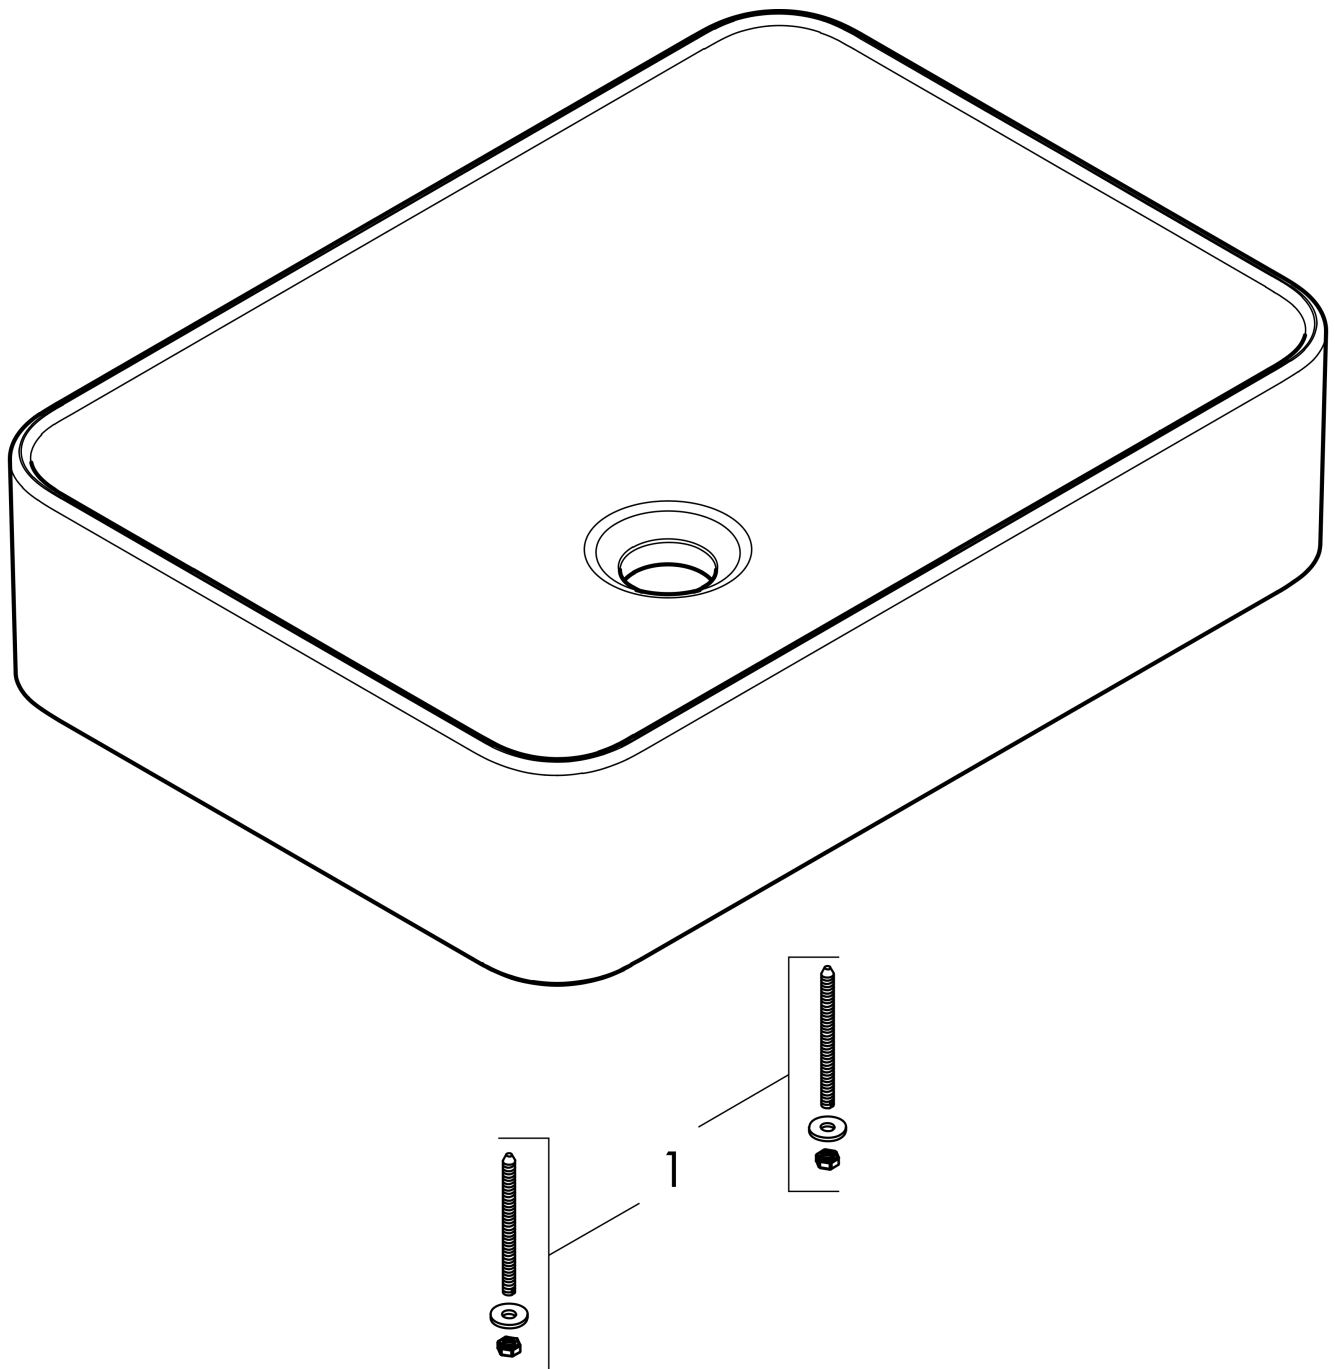

Xuniva Q
Wash bowl 550/400 without tap hole and overflow
 Finish: **White** Article Number: **60168450**

Description

product features

- material: ceramic
- basin inner height: 95 mm
- degree of gloss: glossy
- without tap hole
- without overflow
- without shelf
- without waste set
- installation type: built-on
- with mounting material
- suitable for Xelu vanity units with console
- overflow class: CL00

Design awards

Product image

Scale drawing

Xuniva Q
 Wash bowl 550/400 without tap hole and overflow
 Finish: White Article Number: 60168450

Installation examples

Xuniva Q
Wash bowl 550/400 without tap hole and overflow
 Finish: **White** Article Number: **60168450**

Exploded Drawing

Year of production: >06/23

Xuniva Q
Wash bowl 550/400 without tap hole and overflow
 Finish: **White** Article Number: **60168450**

Spare part list

Year of production: >06/23

Pos.	Description	Article Number	PC	PU
1	mounting kit	94633006	1	1