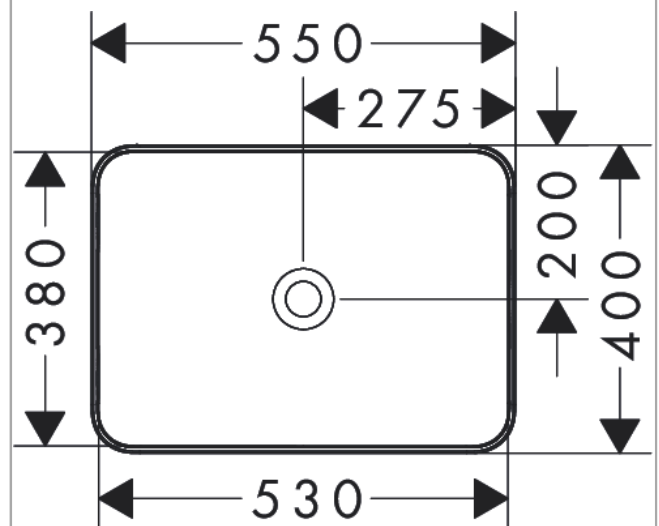

Xuniva Q
Wash bowl 550/400 without tap hole and overflow
 Finish: **White** Article Number: **60168450**

Description

product features

- material: ceramic
- basin inner height: 95 mm
- degree of gloss: glossy
- without tap hole
- without overflow
- without shelf
- without waste set
- installation type: built-on
- with mounting material
- suitable for Xelu vanity units with console
- overflow class: CL00

Design awards

Product image

Scale drawing

Xuniva Q
 Wash bowl 550/400 without tap hole and overflow
 Finish: White Article Number: 60168450

Installation examples

Xuniva Q
Wash bowl 550/400 without tap hole and overflow
 Finish: **White** Article Number: **60168450**

Exploded Drawing

Year of production: >06/23

Xuniva Q
Wash bowl 550/400 without tap hole and overflow
 Finish: **White** Article Number: **60168450**

Spare part list

Year of production: >06/23

Pos.	Description	Article Number	PC	PU
1	mounting kit	94633006	1	1