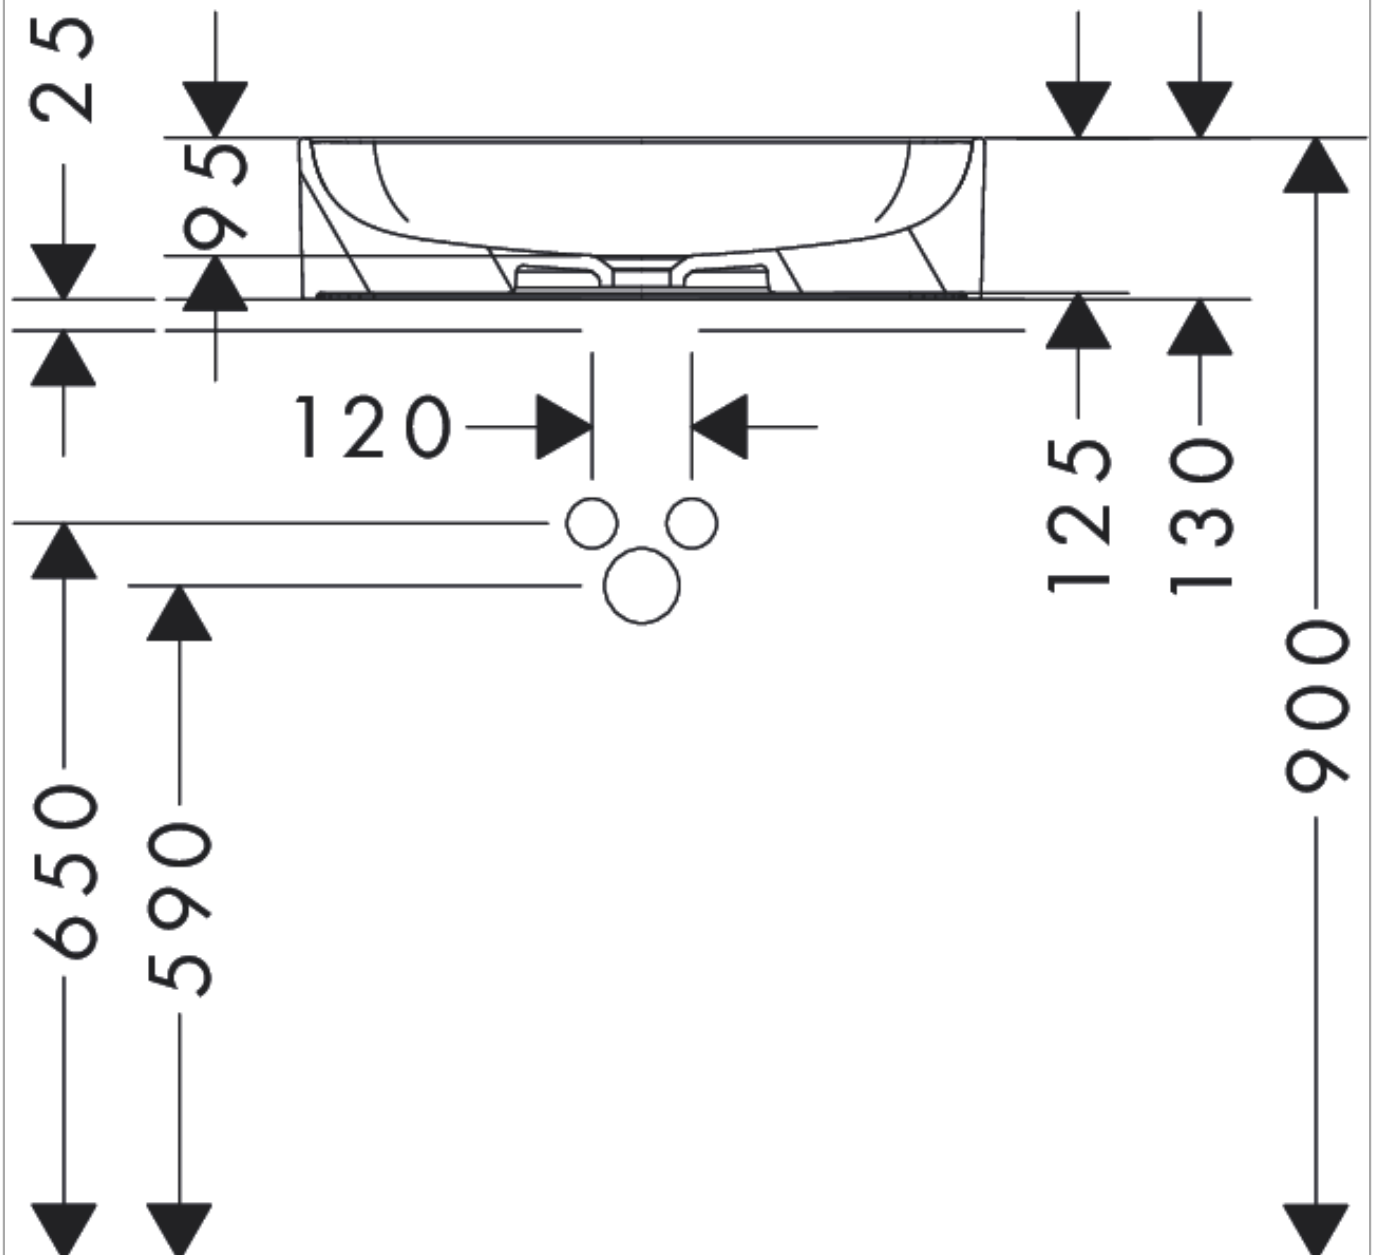

Xuniva Q
Wash bowl 550/400 without tap hole and overflow
 Finish: **White** Article Number: **60168450**

Description

product features

- material: ceramic
- basin inner height: 95 mm
- degree of gloss: glossy
- without tap hole
- without overflow
- without shelf
- without waste set
- installation type: built-on
- with mounting material
- suitable for Xelu vanity units with console
- overflow class: CL00

Design awards

Product image

Scale drawing

Xuniva Q
 Wash bowl 550/400 without tap hole and overflow
 Finish: White Article Number: 60168450

Installation examples

Xuniva Q
Wash bowl 550/400 without tap hole and overflow
 Finish: **White** Article Number: **60168450**

Exploded Drawing

Year of production: >06/23

Xuniva Q
Wash bowl 550/400 without tap hole and overflow
 Finish: **White** Article Number: **60168450**

Spare part list

Year of production: >06/23

Pos.	Description	Article Number	PC	PU
1	mounting kit	94633006	1	1