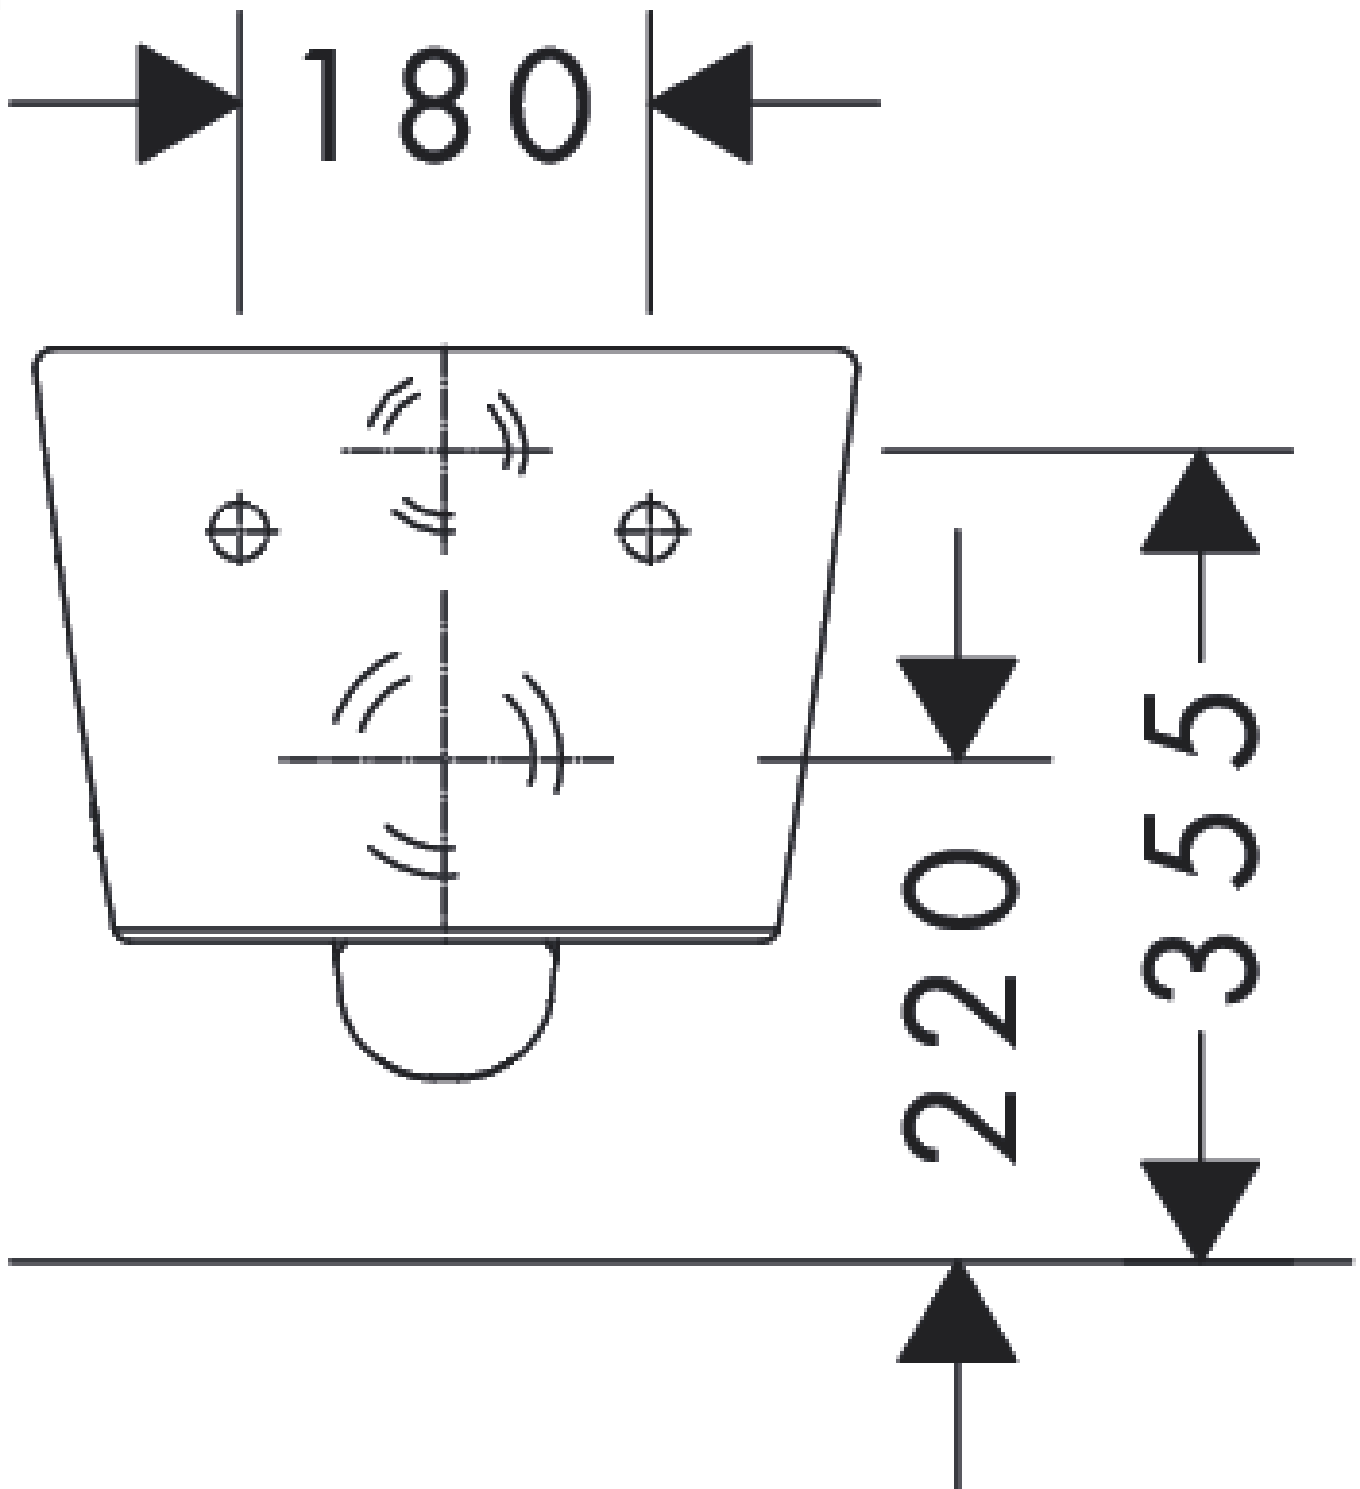

##### product features

- material: ceramic
- Made to fit NoiseReduction: soundproofing mat matched to the shape of the product
- degree of gloss ceramic: glossy
- AquaFall Flush: powerful water surge and rimless design
- flushing water quantity: 4.5 l, 5 l, 6 l
- EcoSmart: water-saving toilet (suitable flushing tank required)
- flushing type: wash-down
- Rimless
- concealed fixation
- horizontal outlet
- installation type: wall-mounted

#### Product image

#### Scale drawing

EluPura S  
 Wall hung WC 540 AquaFall Flush  
 Finish: **White** Article Number: **60193450**

Installation examples

**EluPura S**  
**Wall hung WC 540 AquaFall Flush**  
 Finish: **White** Article Number: **60193450**

**Exploded Drawing**

Year of production: >06/23

**EluPura S**  
**Wall hung WC 540 AquaFall Flush**  
 Finish: **White** Article Number: **60193450**

**Spare part list**

Year of production: >06/23

Pos.	Description	Article Number	PC	PU
1	flow limiter	94887000	3	1
2	soundproofing mat	94867000	7	1
3	-	94783000	10	1