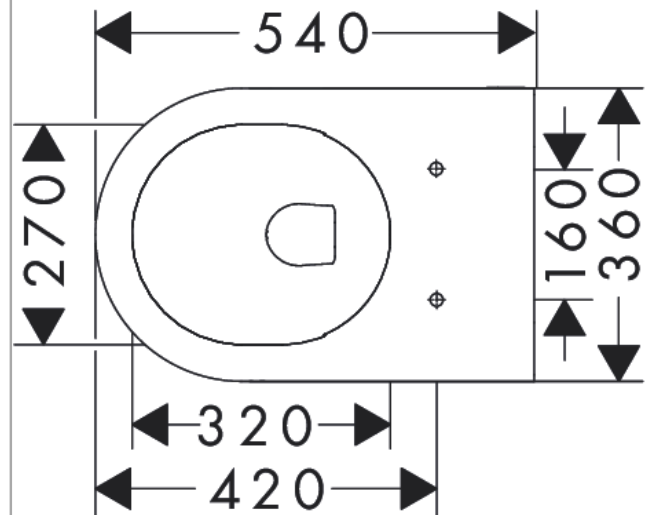

Scale drawing