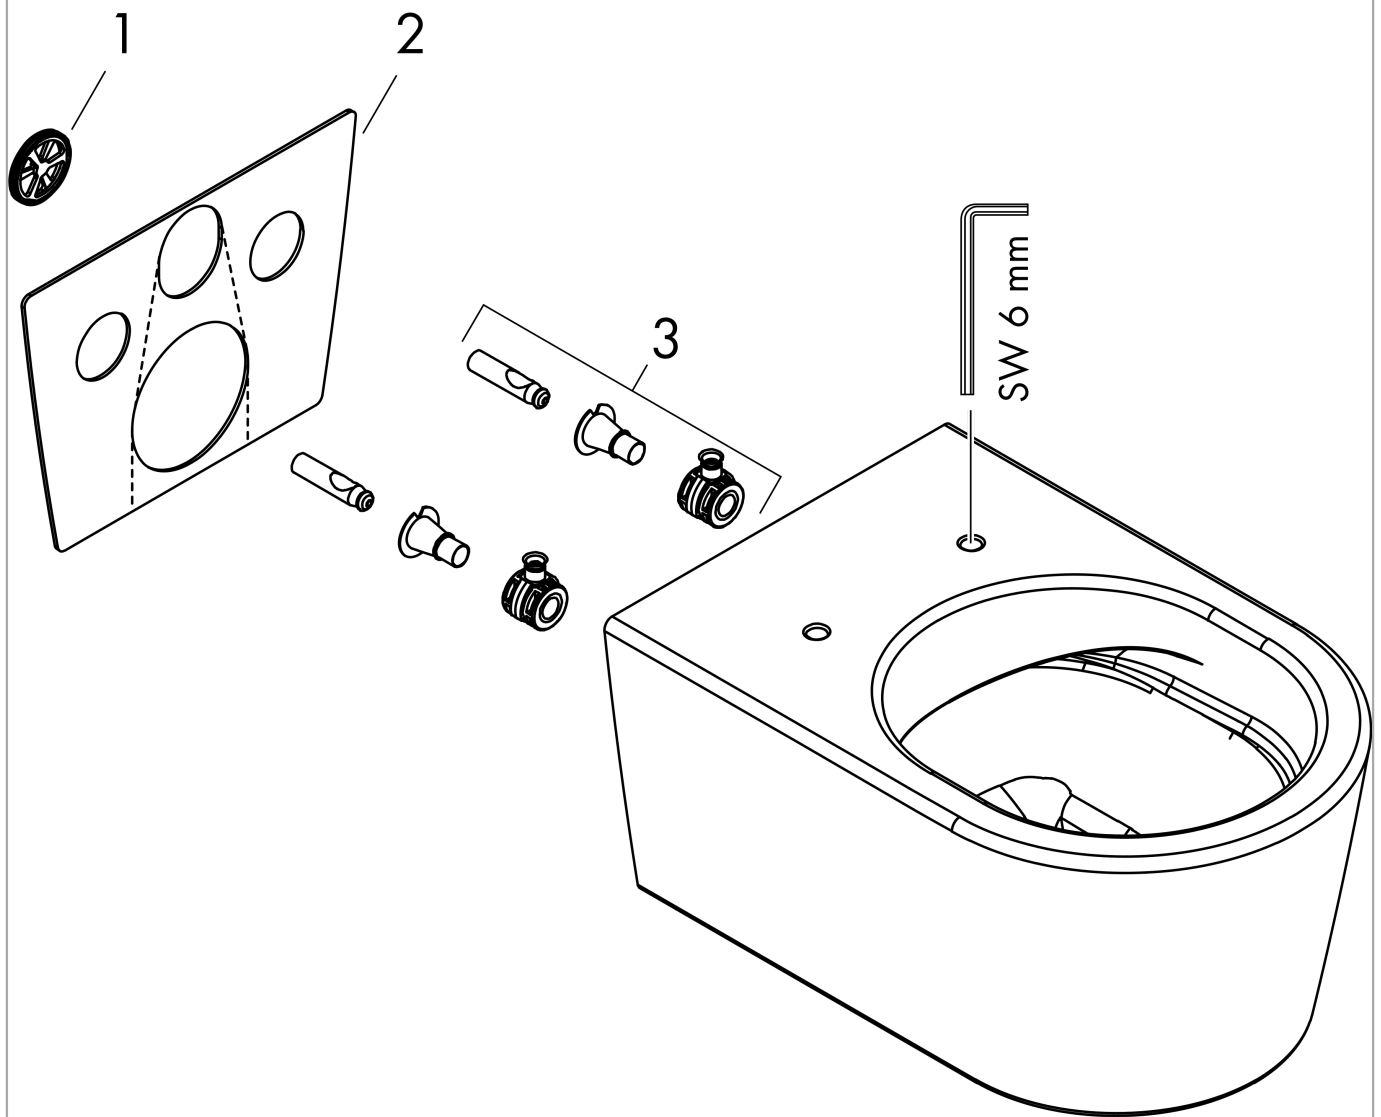

#### Product image

#### Scale drawing

EluPura S  
 Wall hung WC 540 AquaFall Flush  
 Finish: **White** Article Number: **60193450**

Installation examples

**EluPura S**  
**Wall hung WC 540 AquaFall Flush**  
 Finish: **White** Article Number: **60193450**

**Exploded Drawing**

Year of production: >06/23

**EluPura S**  
**Wall hung WC 540 AquaFall Flush**  
 Finish: **White** Article Number: **60193450**

**Spare part list**

Year of production: >06/23

Pos.	Description	Article Number	PC	PU
1	flow limiter	94887000	3	1
2	soundproofing mat	94867000	7	1
3	-	94783000	10	1