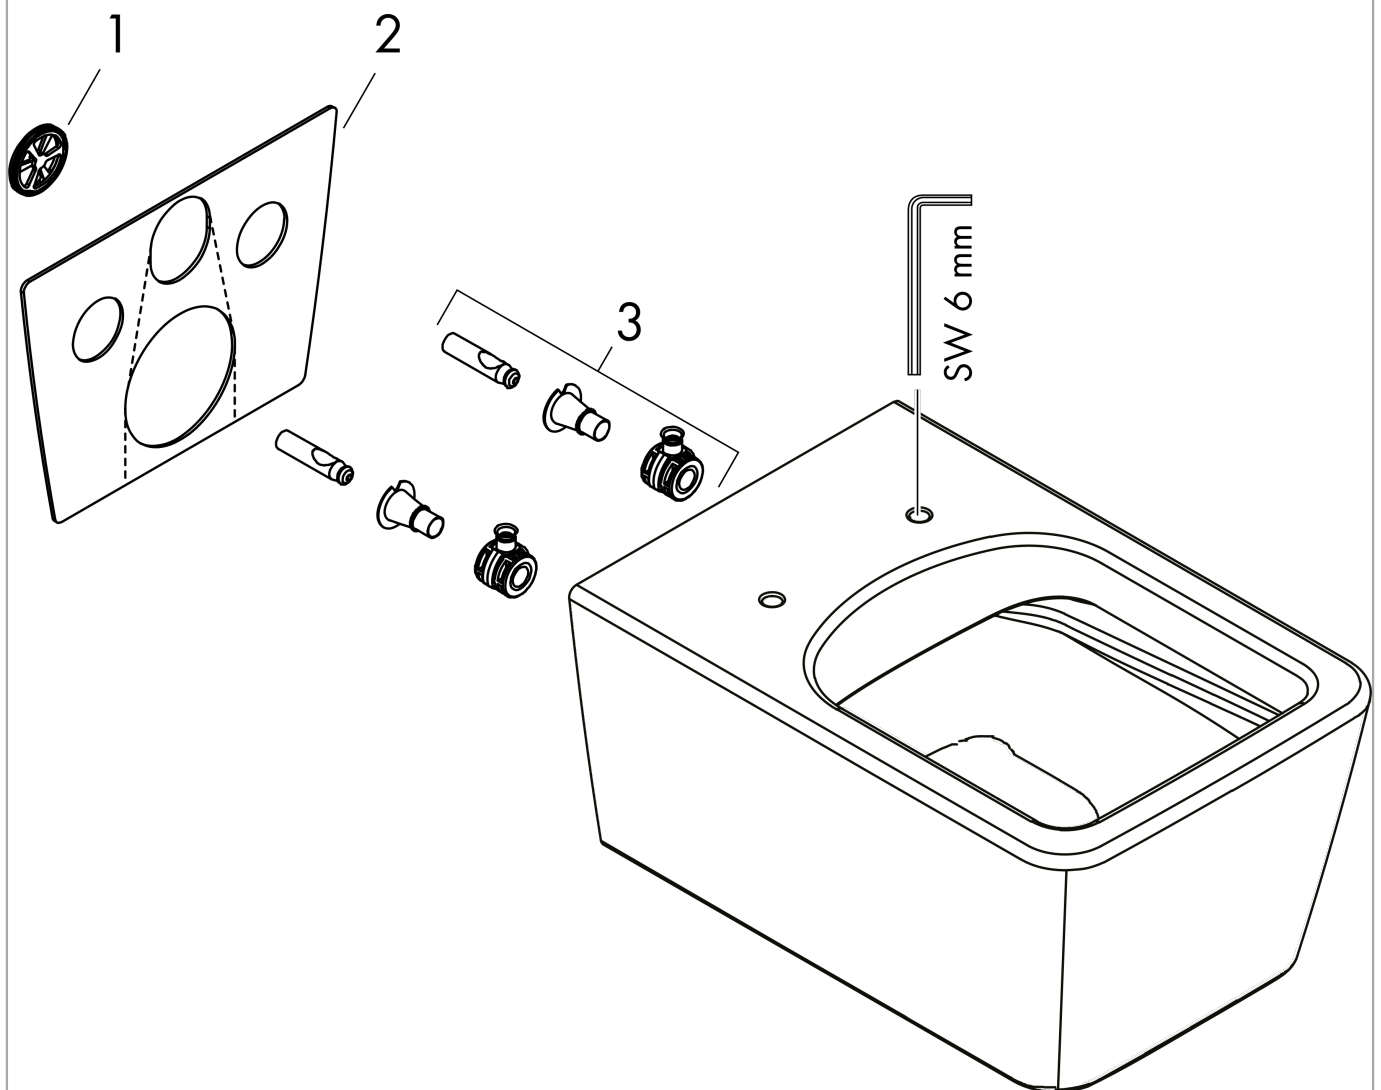

## Product image

## Scale drawing

EluPura Q  
 Wall hung WC 540 AquaFall Flush  
 Finish: **White** Article Number: **60194450**

Installation examples

EluPura Q  
 Wall hung WC 540 AquaFall Flush  
 Finish: **White** Article Number: **60194450**

Exploded Drawing

Year of production: >06/23

**EluPura Q**  
**Wall hung WC 540 AquaFall Flush**  
 Finish: **White** Article Number: **60194450**

**Spare part list**

Year of production: >06/23

Pos.	Description	Article Number	PC	PU
1	flow limiter	94887000	3	1
2	soundproofing mat	94867000	7	1
3	-	94783000	10	1