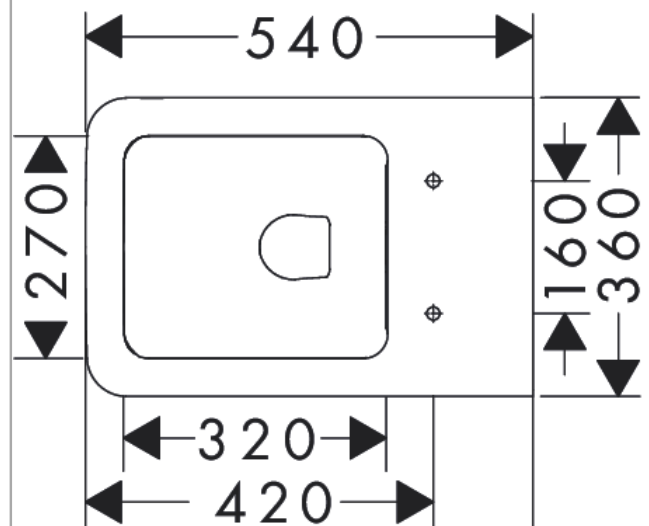

Scale drawing