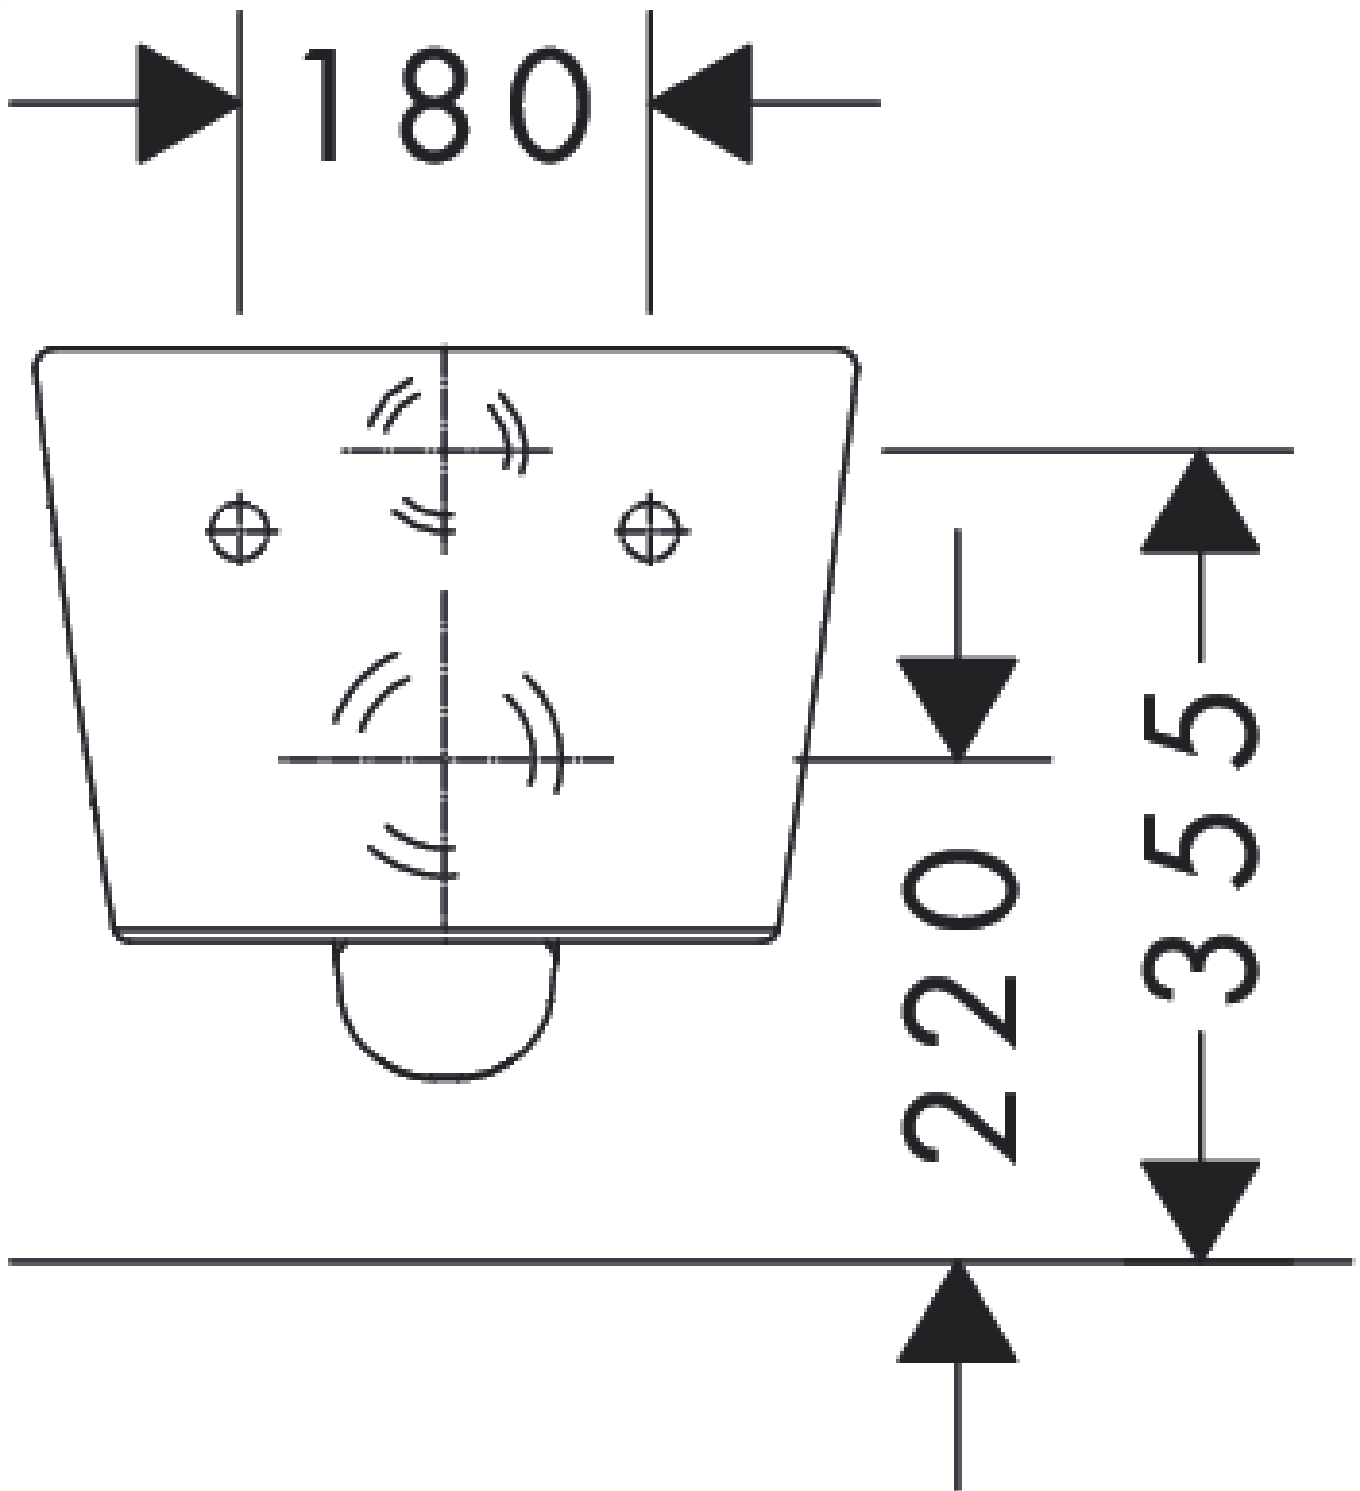

EluPura Q
Wall hung WC 540 AquaFall Flush
Finish: **White** Article Number: **60194450**

Installation examples