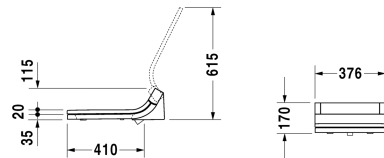

Сиденье для унитаза с душем SensoWash Starck C для DuraStyle* # 610200002000300

| < 376 мм > |

Сиденье для унитаза с душем SensoWash Starck C для DuraStyle*	Размеры	Вес	Номер заказа
душ для ягодиц, для дам и комфортный душ, индивидуальная установка температуры воды, фена, поверхности сиденья, а также положения и мощности душевых форсунок, электроуправление функциями сиденья и крышки, ночная подсветка, 2 индивидуально программируемых профиля пользователя, включая ПДУ, самоочищающаяся душевая насадка, выключатель, со скрытым подключением, Быстрый демонтаж: сиденье легко снимается			
Цвета			
00 Белый Alpin			
Вариант			
220-240В 50/60Гц	376 x 519 мм	6,400 кг	610200002000300
Справка			
При жесткости воды $\geq 2,4$ ммоль/л ($\geq 14^\circ$ dH или 24° fH) необходима установка для смягчения воды.			
Соответствующая продукция			
Унитаз подвесной для SensoWash® с вертикальным смывом, только в сочетании с SensoWash, включая компоненты для SensoWash со скрытым подключением, вкл. крепление Durafix, 370 x 620 мм	370 x 620 мм		253759
Унитаз комбинированный для SensoWash® (не вкл. бачок), только в сочетании с SensoWash, с вертикальным смывом, сток для комплекта подключения варио, сток горизонтальный и вертикальный 70 - 190 мм, длина регулируется, а также колено для подключения варио, сток вертикальный 170-220 мм, включая компоненты для SensoWash со скрытым подключением, включая крепление, 370 x 700 мм	370 x 700 мм		215659
Унитаз подвесной Duravit Rimless для SensoWash® без смывного края, с вертикальным смывом, только в сочетании с SensoWash, включая компоненты для SensoWash со скрытым подключением, вкл. крепление Durafix, 370 x 620 мм	370 x 620 мм		254259