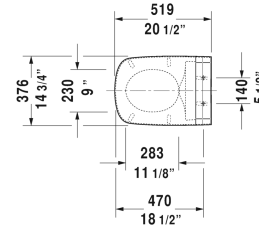

Сиденье для унитаза с душем SensoWash Starck C для DuraStyle* # 610200002000300

| < 376 мм > |

Сиденье для унитаза с душем SensoWash Starck C для DuraStyle*	Размеры	Вес	Номер заказа
душ для ягодиц, для дам и комфортный душ, индивидуальная установка температуры воды, фена, поверхности сиденья, а также положения и мощности душевых форсунок, электроуправление функциями сиденья и крышки, ночная подсветка, 2 индивидуально программируемых профиля пользователя, включая ПДУ, самоочищающаяся душевая насадка, выключатель, со скрытым подключением, Быстрый демонтаж: сиденье легко снимается			
Цвета			
00 Белый Alpin			
Вариант			
220-240В 50/60Гц	376 x 519 мм	6,400 кг	610200002000300
Справка			
При жесткости воды $\geq 2,4$ ммоль/л ($\geq 14^\circ$ dH или 24° fH) необходима установка для смягчения воды.			
Соответствующая продукция			
Унитаз подвесной для SensoWash® с вертикальным смывом, только в сочетании с SensoWash, включая компоненты для SensoWash со скрытым подключением, вкл. крепление Durafix, 370 x 620 мм	370 x 620 мм		253759
Унитаз комбинированный для SensoWash® (не вкл. бачок), только в сочетании с SensoWash, с вертикальным смывом, сток для комплекта подключения варио, сток горизонтальный и вертикальный 70 - 190 мм, длина регулируется, а также колено для подключения варио, сток вертикальный 170-220 мм, включая компоненты для SensoWash со скрытым подключением, включая крепление, 370 x 700 мм	370 x 700 мм		215659
Унитаз подвесной Duravit Rimless для SensoWash® без смывного края, с вертикальным смывом, только в сочетании с SensoWash, включая компоненты для SensoWash со скрытым подключением, вкл. крепление Durafix, 370 x 620 мм	370 x 620 мм		254259