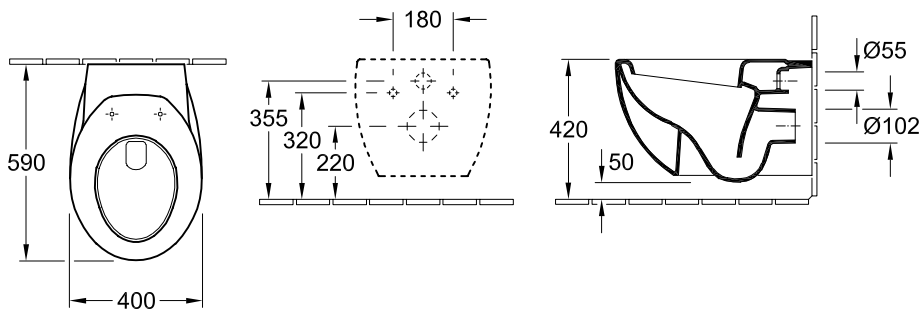

WALL-MOUNTED WC AVEO NEW GENERATION

PRODUCT INFORMATION

1 . POSITION

Model	661210
Collection	Aveo new generation
PROJECTS	 PREMIUM
Width	400 mm
Depth	590 mm
Weight	28,91 kg
description	Sanitary porcelain CeramicPlus with fastening set for concealed fastening
Flush volume	3 / 6 l
Installation	wall-mounted
Outlet	horizontal outlet
material	Sanitary porcelain
Leed	2
Specification texts	Aveo new generation; Washdown WC; Sanitary porcelain; Size: 400 x 590 mm; wall-mounted; Flush volume: 3 / 6 l; Leed: 2; with fastening set for concealed fastening; horizontal outlet

COLOURS

White Alpin CeramicPlus	661210R1	4022693611895
Star White CeramicPlus	661210R2	4022693611901

TECHNICAL DRAWINGS

661210

TECHNICAL DRAWINGS

661210