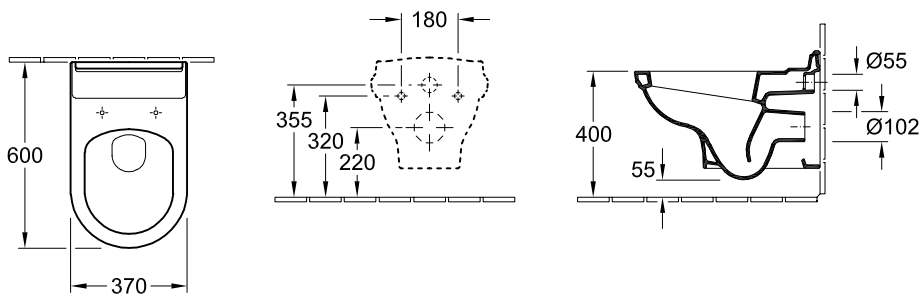

WALL-MOUNTED WC HOMMAGE

PRODUCT INFORMATION

1. POSITION

Model	6661B0
Collection	Hommage
PROJECTS	 PREMIUM
Width	370 mm
Depth	600 mm
Weight	22,5 kg
description	Sanitary porcelain CeramicPlus with fastening set for concealed fastening
Flush volume	3 / 6 l
Installation	wall-mounted
Outlet	horizontal outlet
material	Sanitary porcelain
Leed	2
Specification texts	Hommage; Washdown WC; Sanitary porcelain; Size: 370 x 600 mm; wall-mounted; Flush volume: 3 / 6 l; Leed: 2; with fastening set for concealed fastening; horizontal outlet

COLOURS

White Alpin CeramicPlus	6661B0R1	4022693874528
Star White CeramicPlus	6661B0R2	4022693874535

TECHNICAL DRAWINGS

6661B0

TECHNICAL DRAWINGS

6661B0